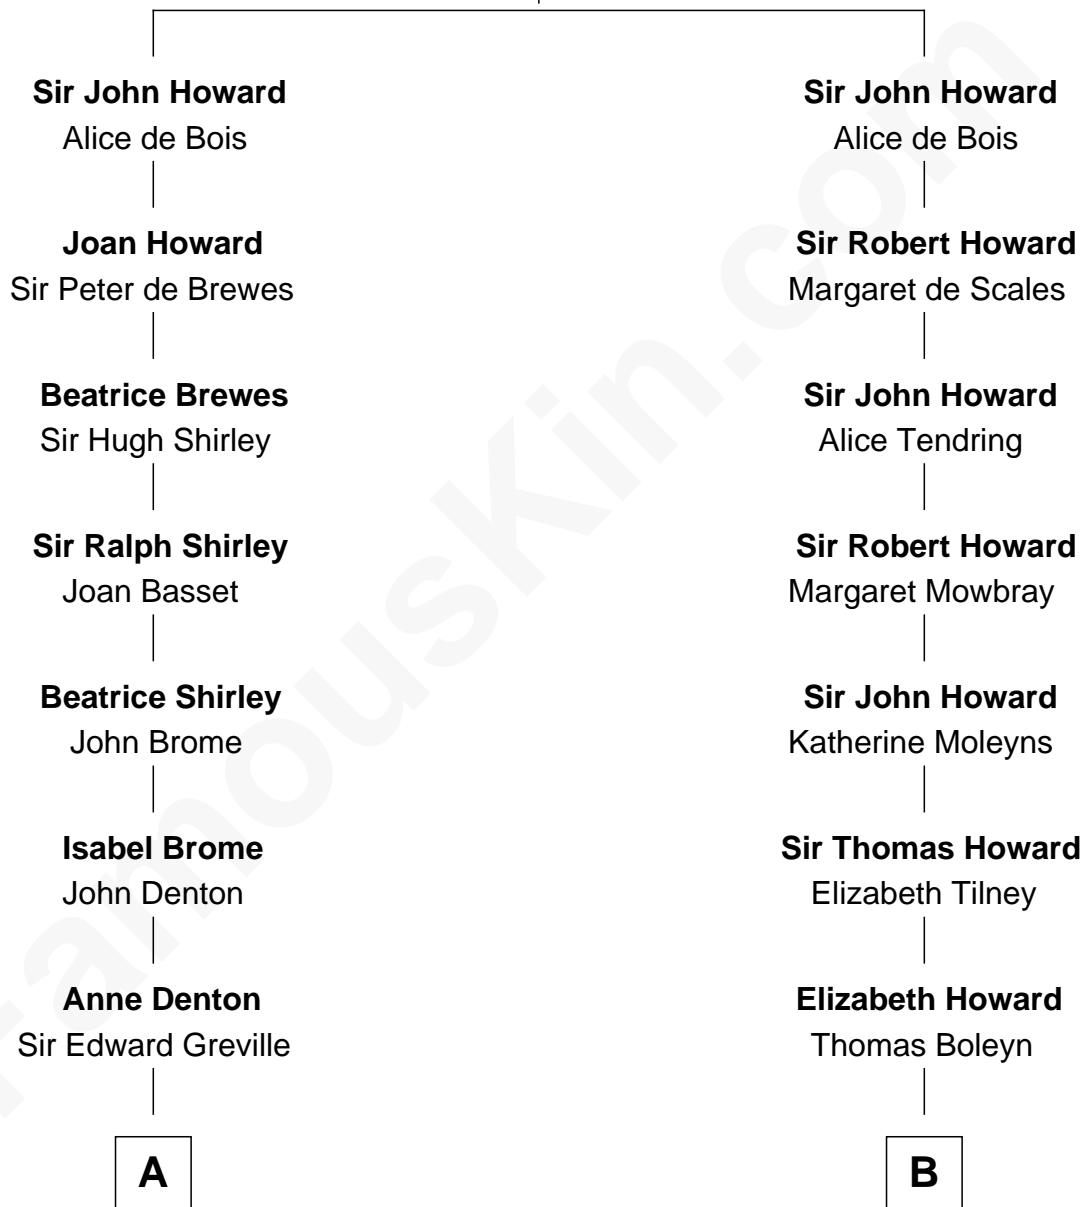

FamousKin.com Relationship Chart of

King Charles III

King of the United Kingdom

8th cousin 13 times removed of

Queen Elizabeth I

Queen of England

Sir John Howard

Joan of Cornwall

C

Rev. Charles William Cavendish-Bentinck

Caroline Louisa Burnaby

Cecilia Nina Cavendish-Bentinck

Claude George Bowes-Lyon

Elizabeth Bowes-Lyon

George VI, King of the United Kingdom

Elizabeth II, Queen of the United Kingdom