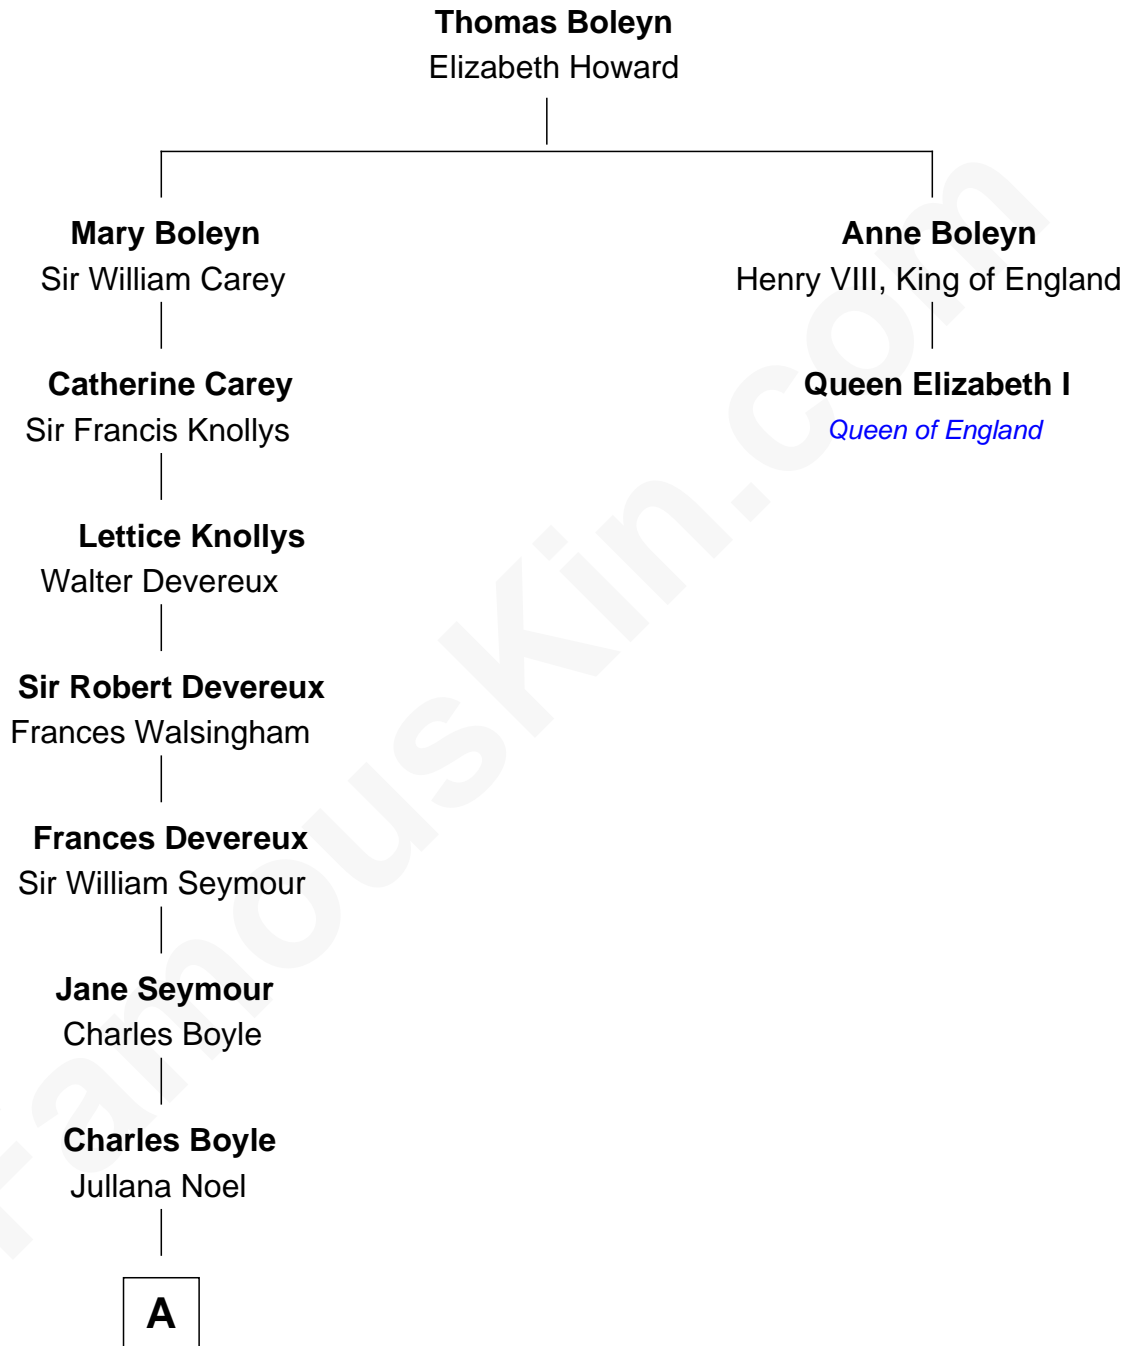

FamousKin.com Relationship Chart of

King Charles III

King of the United Kingdom

1st cousin 14 times removed of

Queen Elizabeth I

Queen of England

A

Richard Boyle