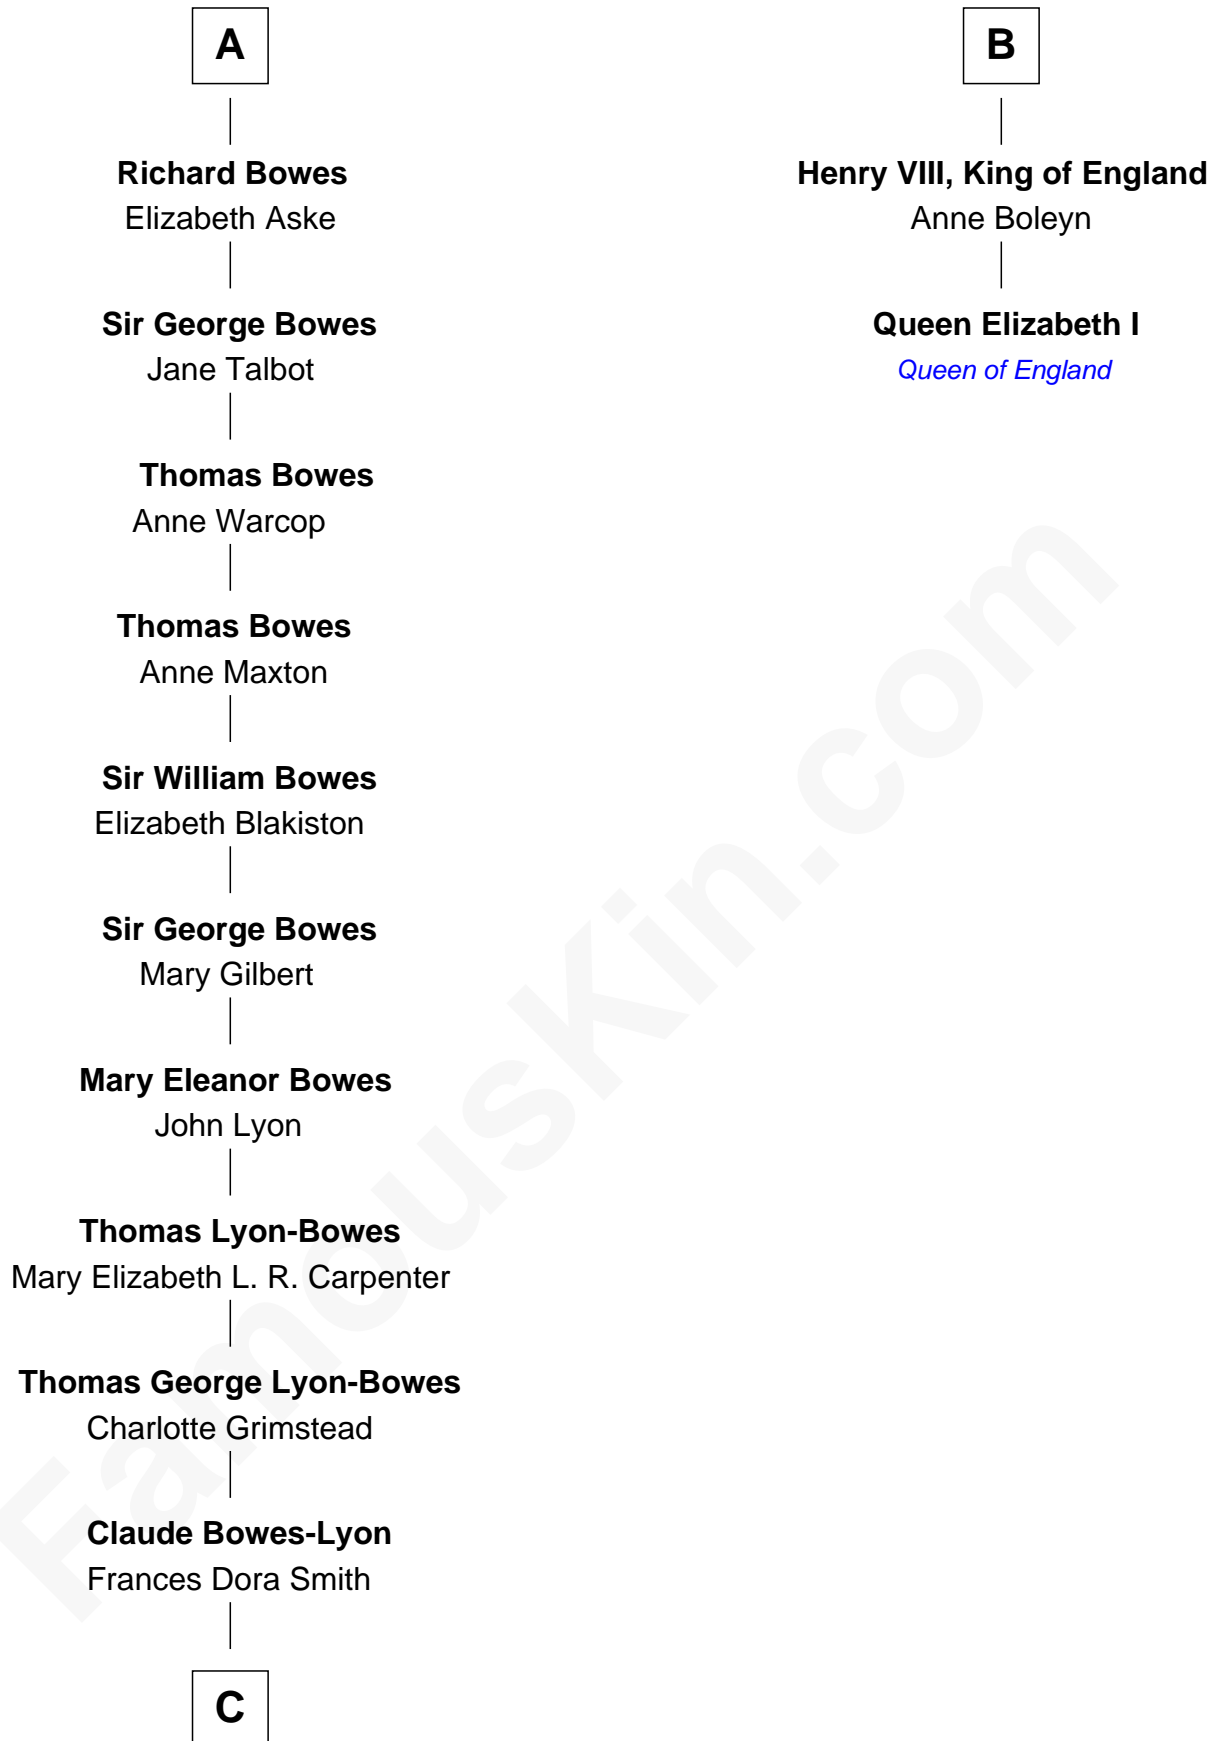

FamousKin.com Relationship Chart of

King Charles III

King of the United Kingdom

8th cousin 12 times removed of

Queen Elizabeth I

Queen of England

Sir James de Audley

Ela Longespee

Sir Richard Plantagenet

Edward IV, King of England

Elizabeth Woodville

Elizabeth of York

Henry VII, King of England

B

C

—
Claude George Bowes-Lyon
Cecilia Nina Cavendish-Bentinck