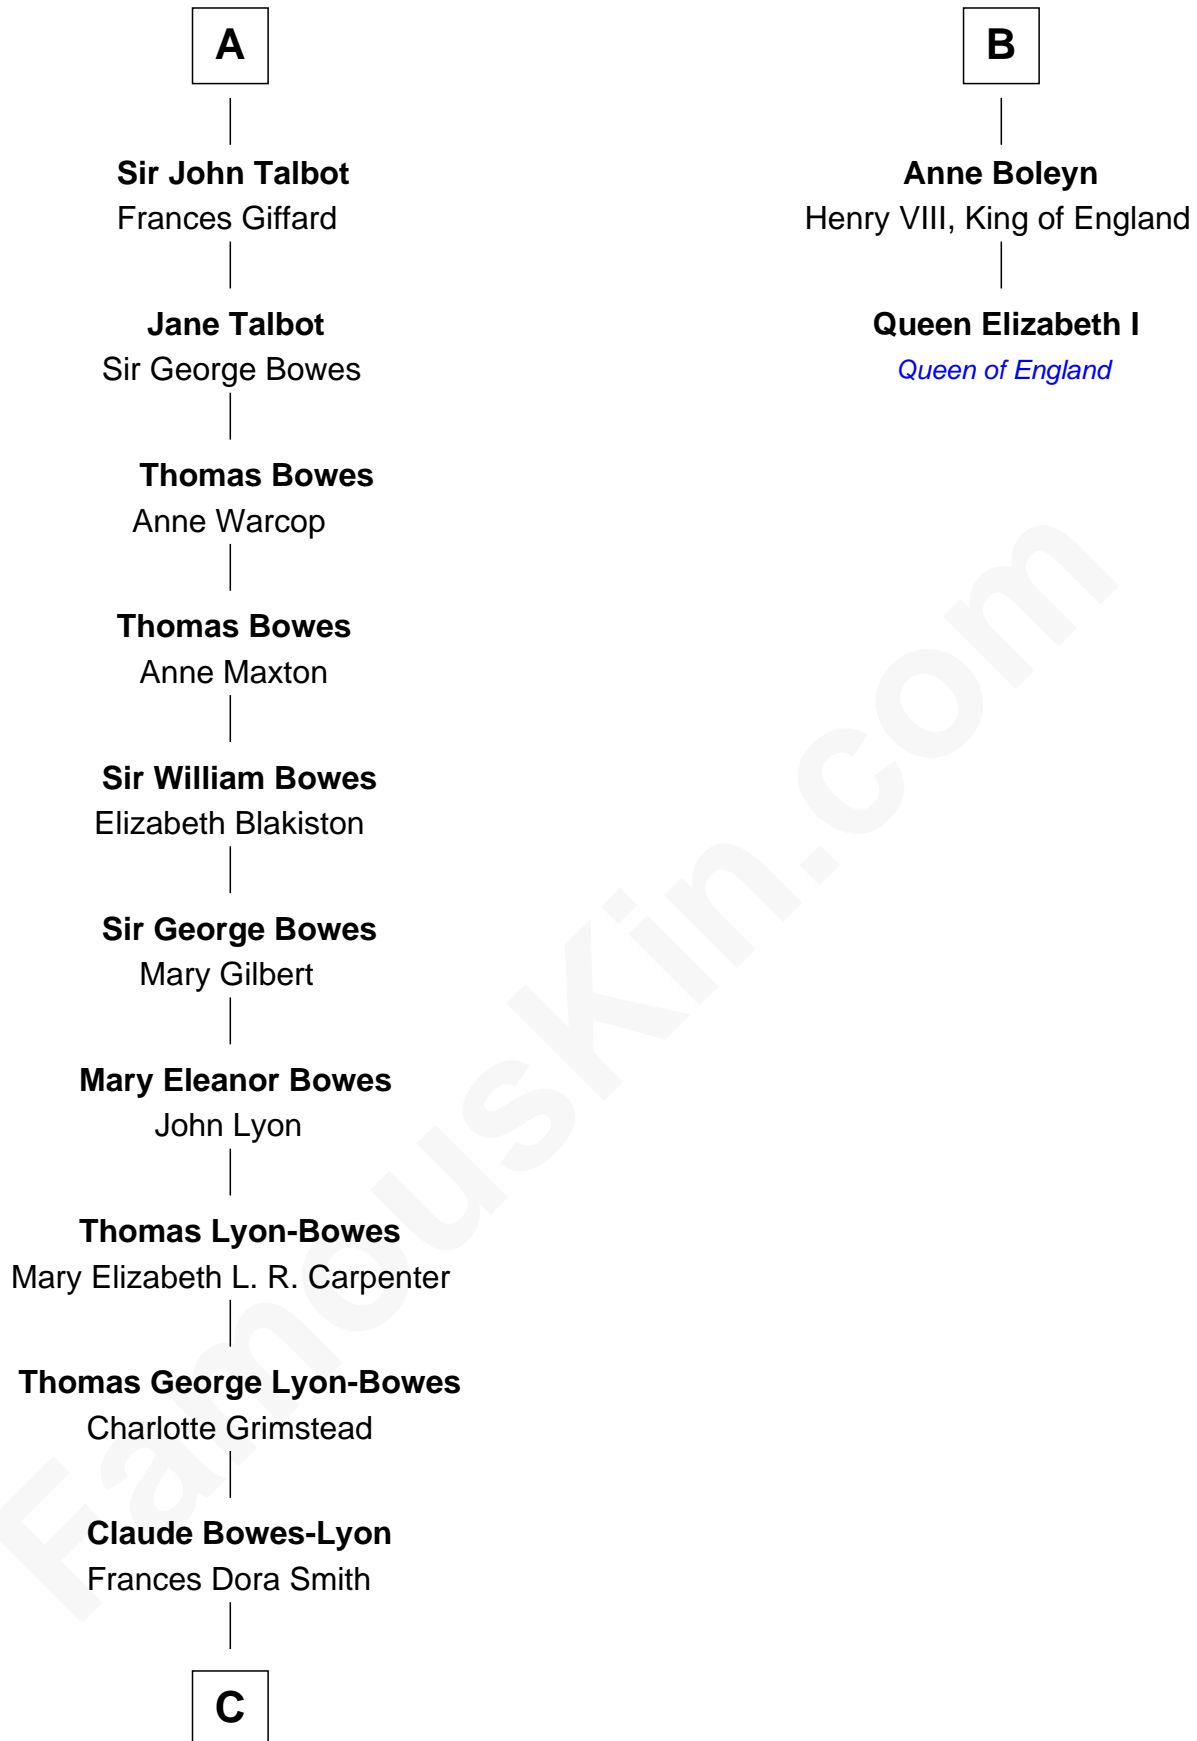

# FamousKin.com Relationship Chart of

**King Charles III**

*King of the United Kingdom*

8th cousin 12 times removed of

**Queen Elizabeth I**

*Queen of England*

**Sir Edmund Boteler**

Joan FitzGerald

Anne Hankeford

**Margaret Butler**

Sir William Boleyn

**Thomas Boleyn**

Elizabeth Howard

**B**

**C**

—  
**Claude George Bowes-Lyon**  
Cecilia Nina Cavendish-Bentinck

—  
**Elizabeth Bowes-Lyon**  
George VI, King of the United Kingdom

—  
**Elizabeth II, Queen of the United Kingdom**  
Prince Philip of Edinburgh

—  
**King Charles III**  
*King of the United Kingdom*