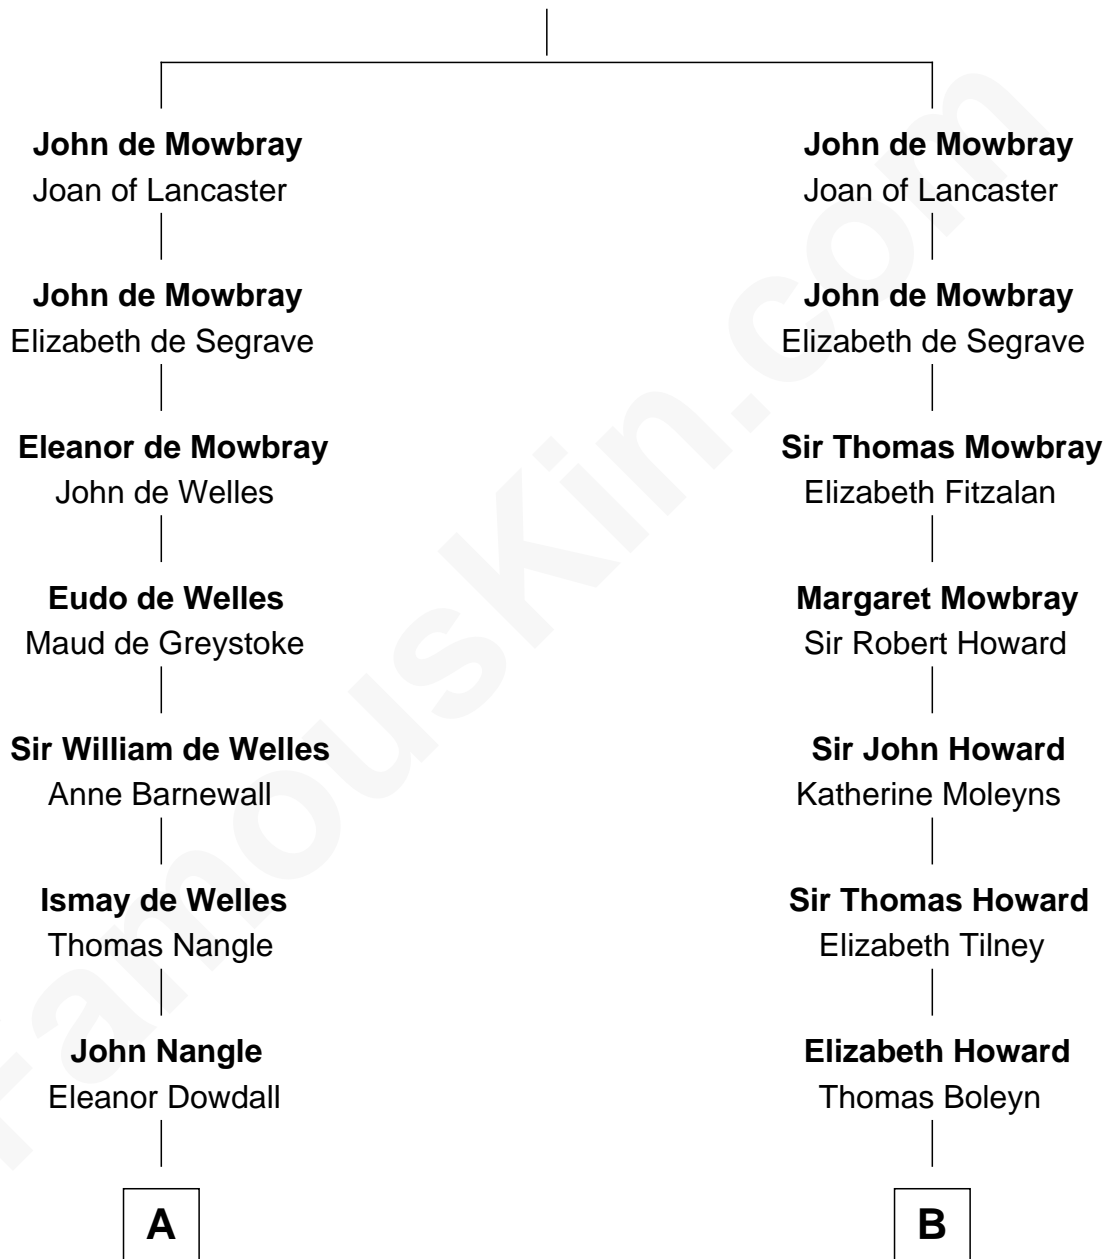

FamousKin.com Relationship Chart of

King Charles III

King of the United Kingdom

8th cousin 12 times removed of

Queen Elizabeth I

Queen of England

Sir John de Mowbray

Aline de Braiose

A

Amy Nangle
Thomas Fagan

Richard Fagan
Cecily Holmes

John Fagan
Alice Segrave

John Fagan
Beale Knowles

Christopher Fagan
Mary Nagle

Patrick Fagan
Christiana FitzMaurice

Christopher Alexander Fagan
Hyacinthe Gabrielle Varis