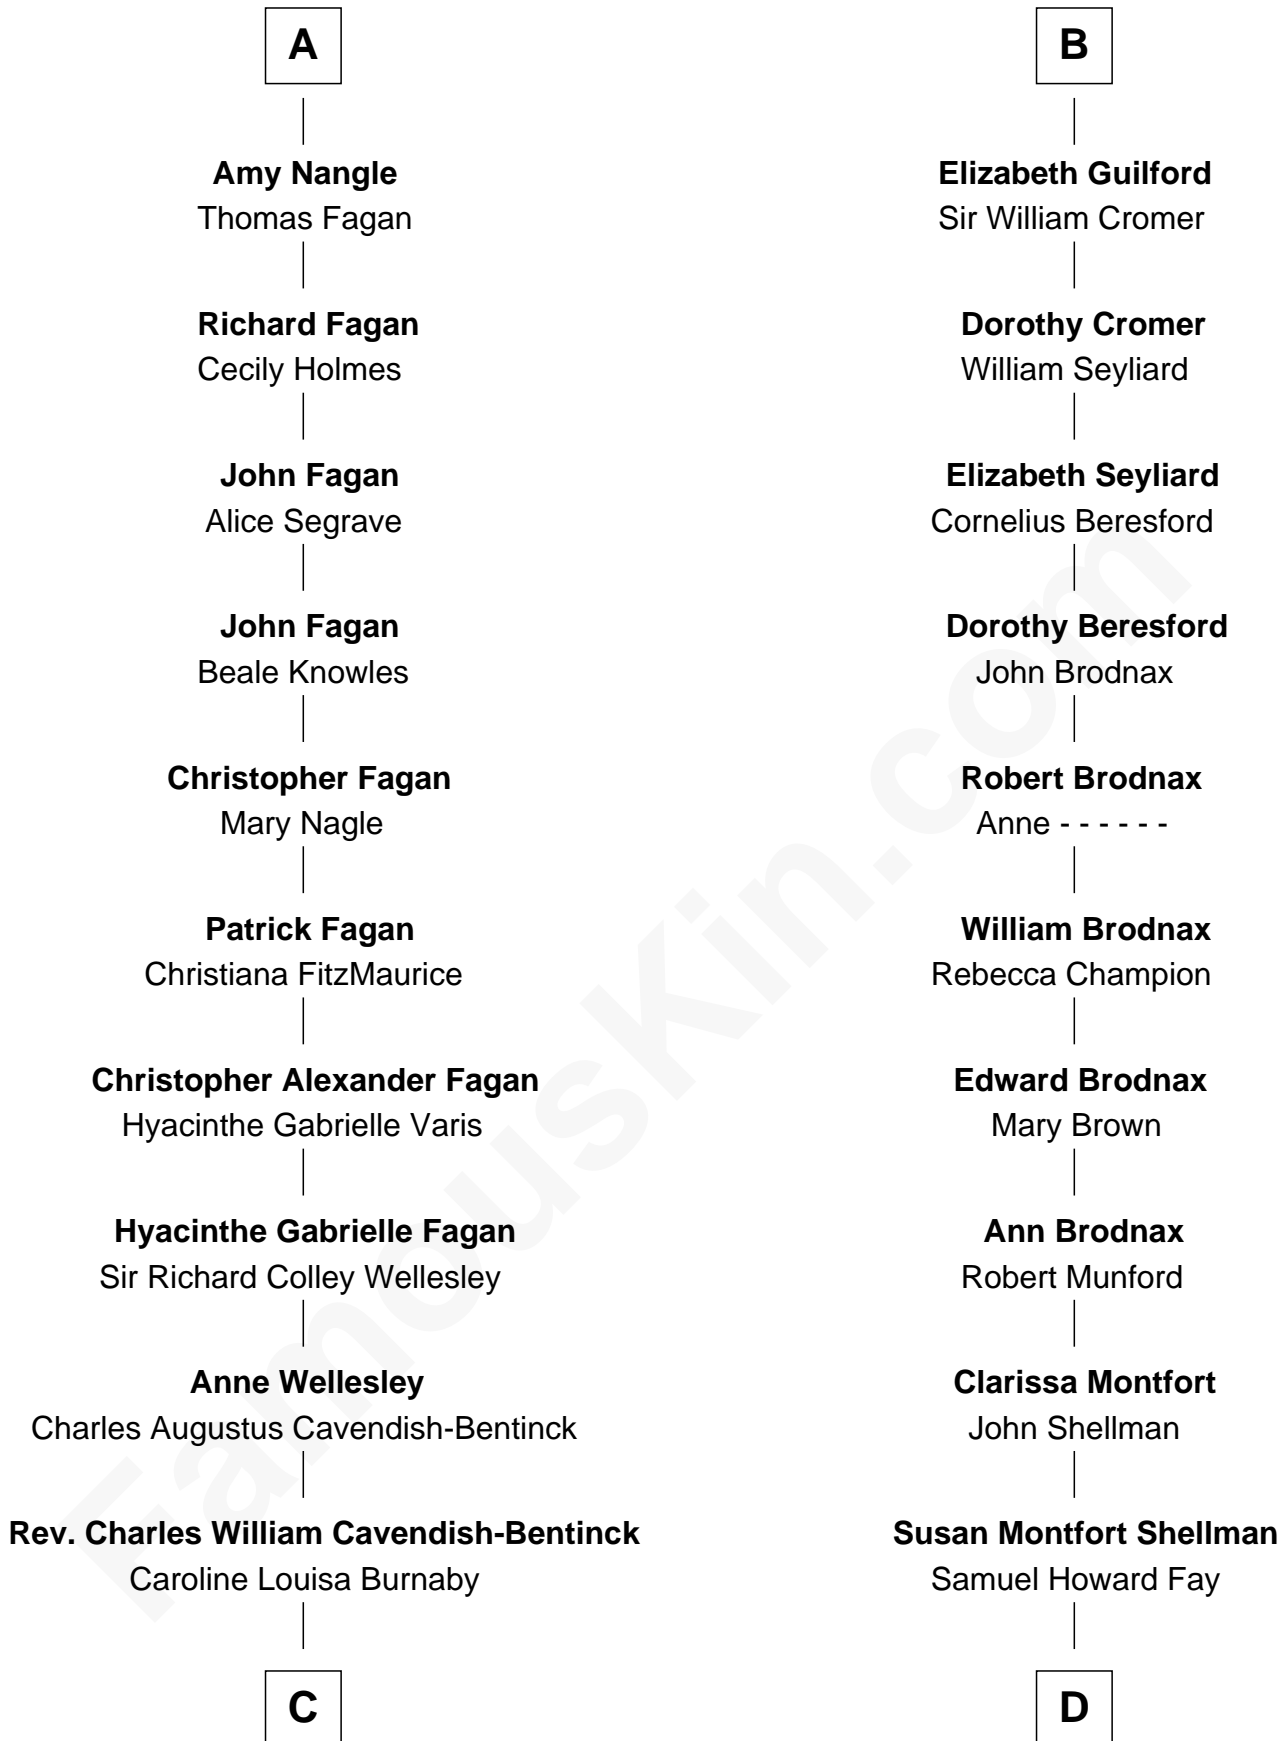

FamousKin.com Relationship Chart of

King Charles III

King of the United Kingdom

20th cousin 1 time removed of

George W. Bush

43rd U.S. President

Sir John de Mowbray

Aline de Braiose

C

Cecilia Nina Cavendish-Bentinck

Claude George Bowes-Lyon

Elizabeth Bowes-Lyon

George VI, King of the United Kingdom

Elizabeth II, Queen of the United Kingdom

Prince Philip of Edinburgh

King Charles III

King of the United Kingdom

D

Harriet Eleanor Fay

Rev. James Smith Bush

Samuel Prescott Bush

Flora Sheldon

Prescott Sheldon Bush

Dorothy Wear Walker