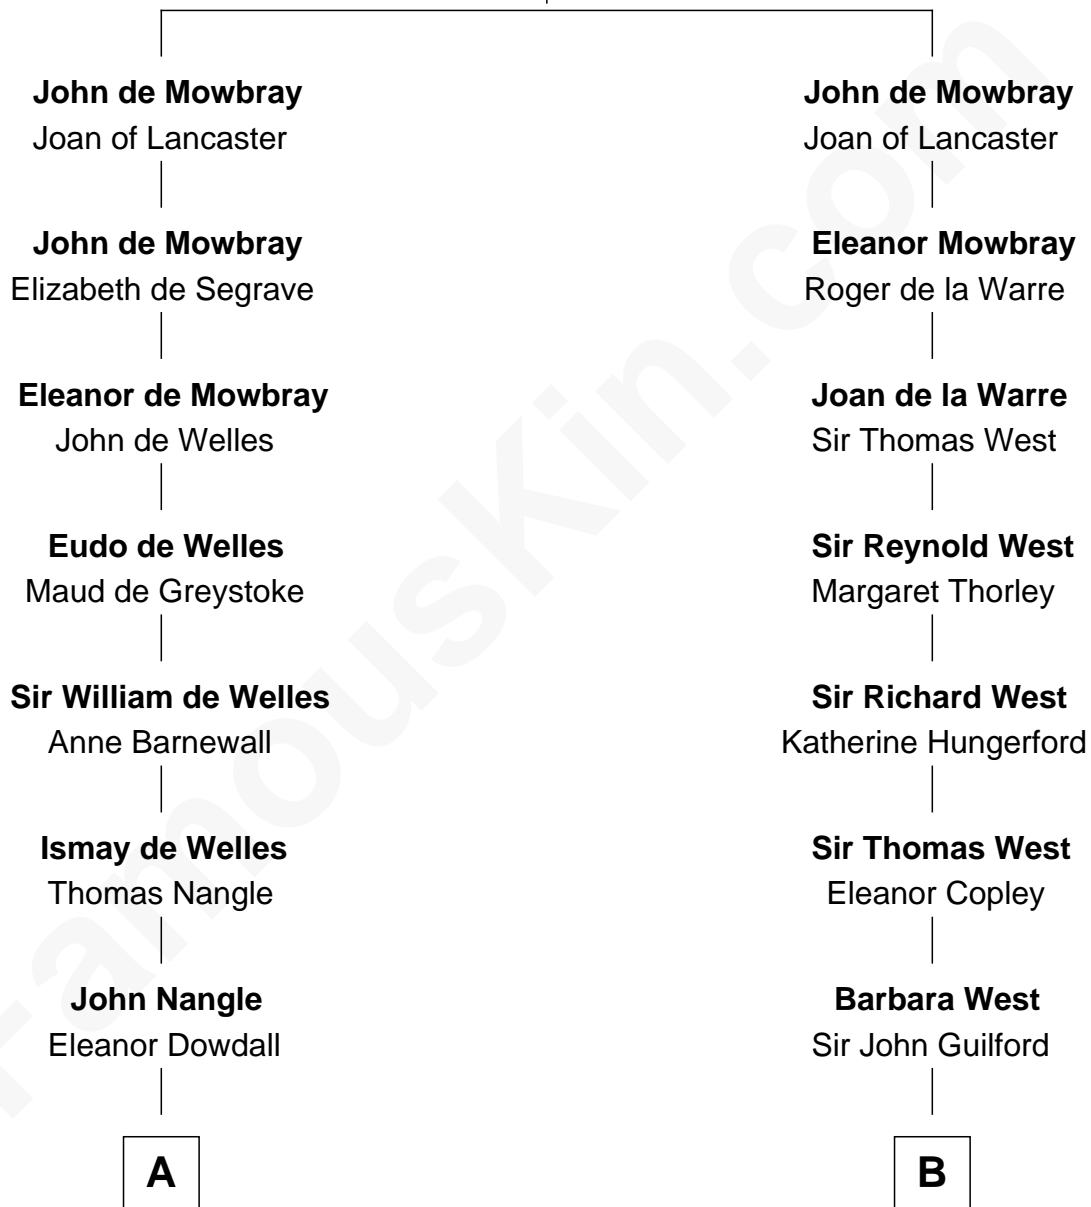

FamousKin.com Relationship Chart of

King Charles III

King of the United Kingdom

20th cousin 1 time removed of

George W. Bush

43rd U.S. President

Sir John de Mowbray

Aline de Braiose

C

Cecilia Nina Cavendish-Bentinck

Claude George Bowes-Lyon

Elizabeth Bowes-Lyon

George VI, King of the United Kingdom

Elizabeth II, Queen of the United Kingdom

Prince Philip of Edinburgh

King Charles III

King of the United Kingdom

D

Harriet Eleanor Fay

Rev. James Smith Bush

Samuel Prescott Bush

Flora Sheldon

Prescott Sheldon Bush

Dorothy Wear Walker