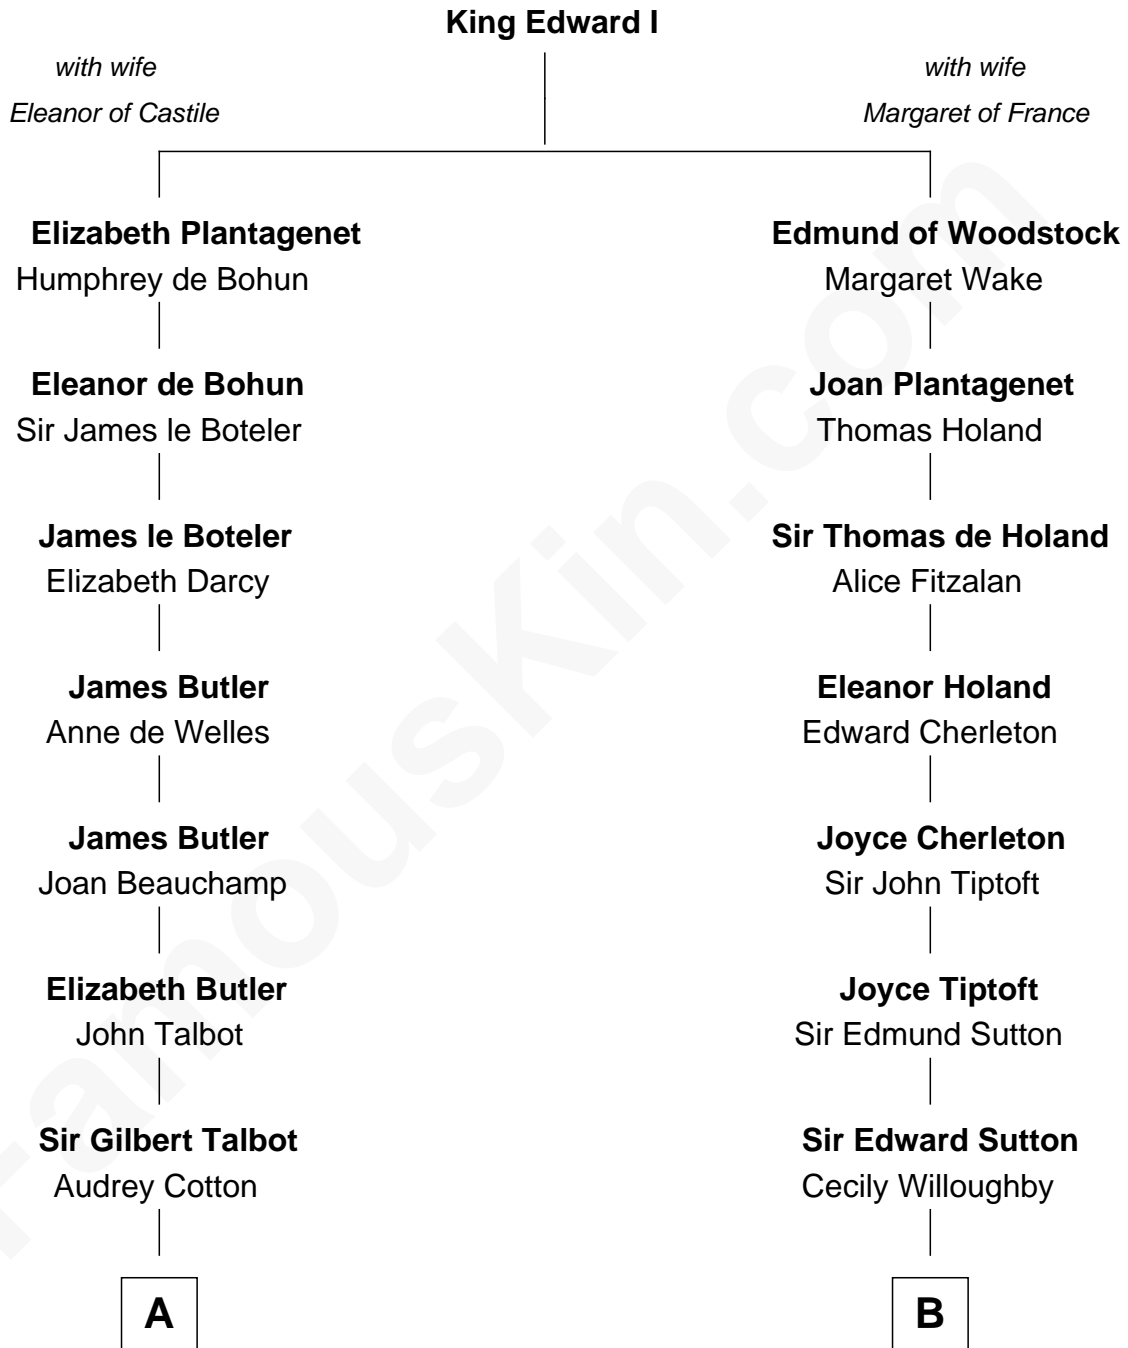

# FamousKin.com Relationship Chart of

**King Charles III**

*King of the United Kingdom*

20th cousin 1 time removed of

**Humphrey Bogart**

*Movie Actor*

**C**

**Claude Bowes-Lyon**  
Frances Dora Smith

**Claude George Bowes-Lyon**  
Cecilia Nina Cavendish-Bentinck

**Elizabeth Bowes-Lyon**  
George VI, King of the United Kingdom

**Elizabeth II, Queen of the United Kingdom**  
Prince Philip of Edinburgh

**King Charles III**  
*King of the United Kingdom*

**D**

**Elizabeth Rogers Perkins**  
Harvey Humphrey

**John Perkins Humphrey**  
Frances Dewey Churchill

**Maud Humphrey**  
Dr. Belmont Deforest Bogart