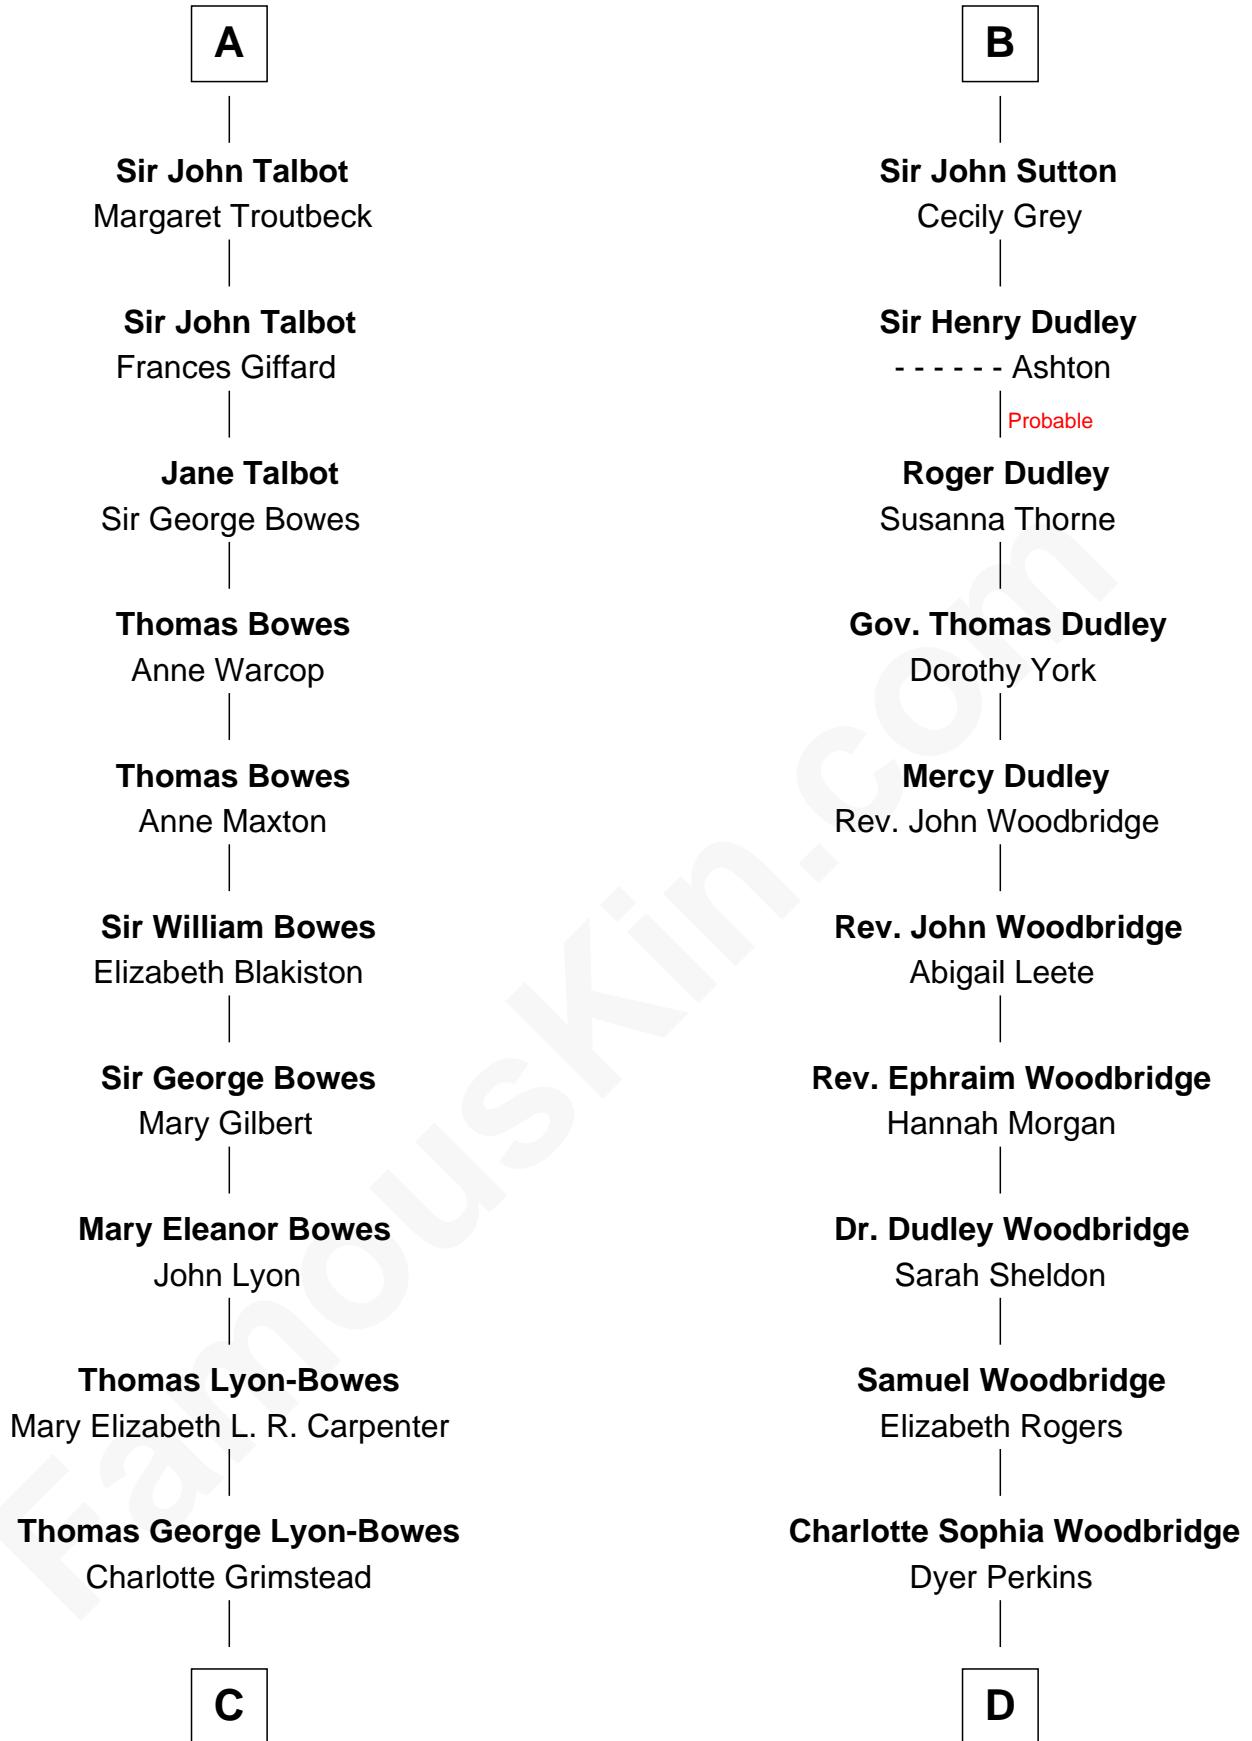

# FamousKin.com Relationship Chart of

**King Charles III**

*King of the United Kingdom*

20th cousin 1 time removed of

**Humphrey Bogart**

*Movie Actor*

**C**

**Claude Bowes-Lyon**  
Frances Dora Smith

**Claude George Bowes-Lyon**  
Cecilia Nina Cavendish-Bentinck

**Elizabeth Bowes-Lyon**  
George VI, King of the United Kingdom

**Elizabeth II, Queen of the United Kingdom**  
Prince Philip of Edinburgh

**King Charles III**  
*King of the United Kingdom*

**D**

**Elizabeth Rogers Perkins**  
Harvey Humphrey

**John Perkins Humphrey**  
Frances Dewey Churchill

**Maud Humphrey**  
Dr. Belmont Deforest Bogart