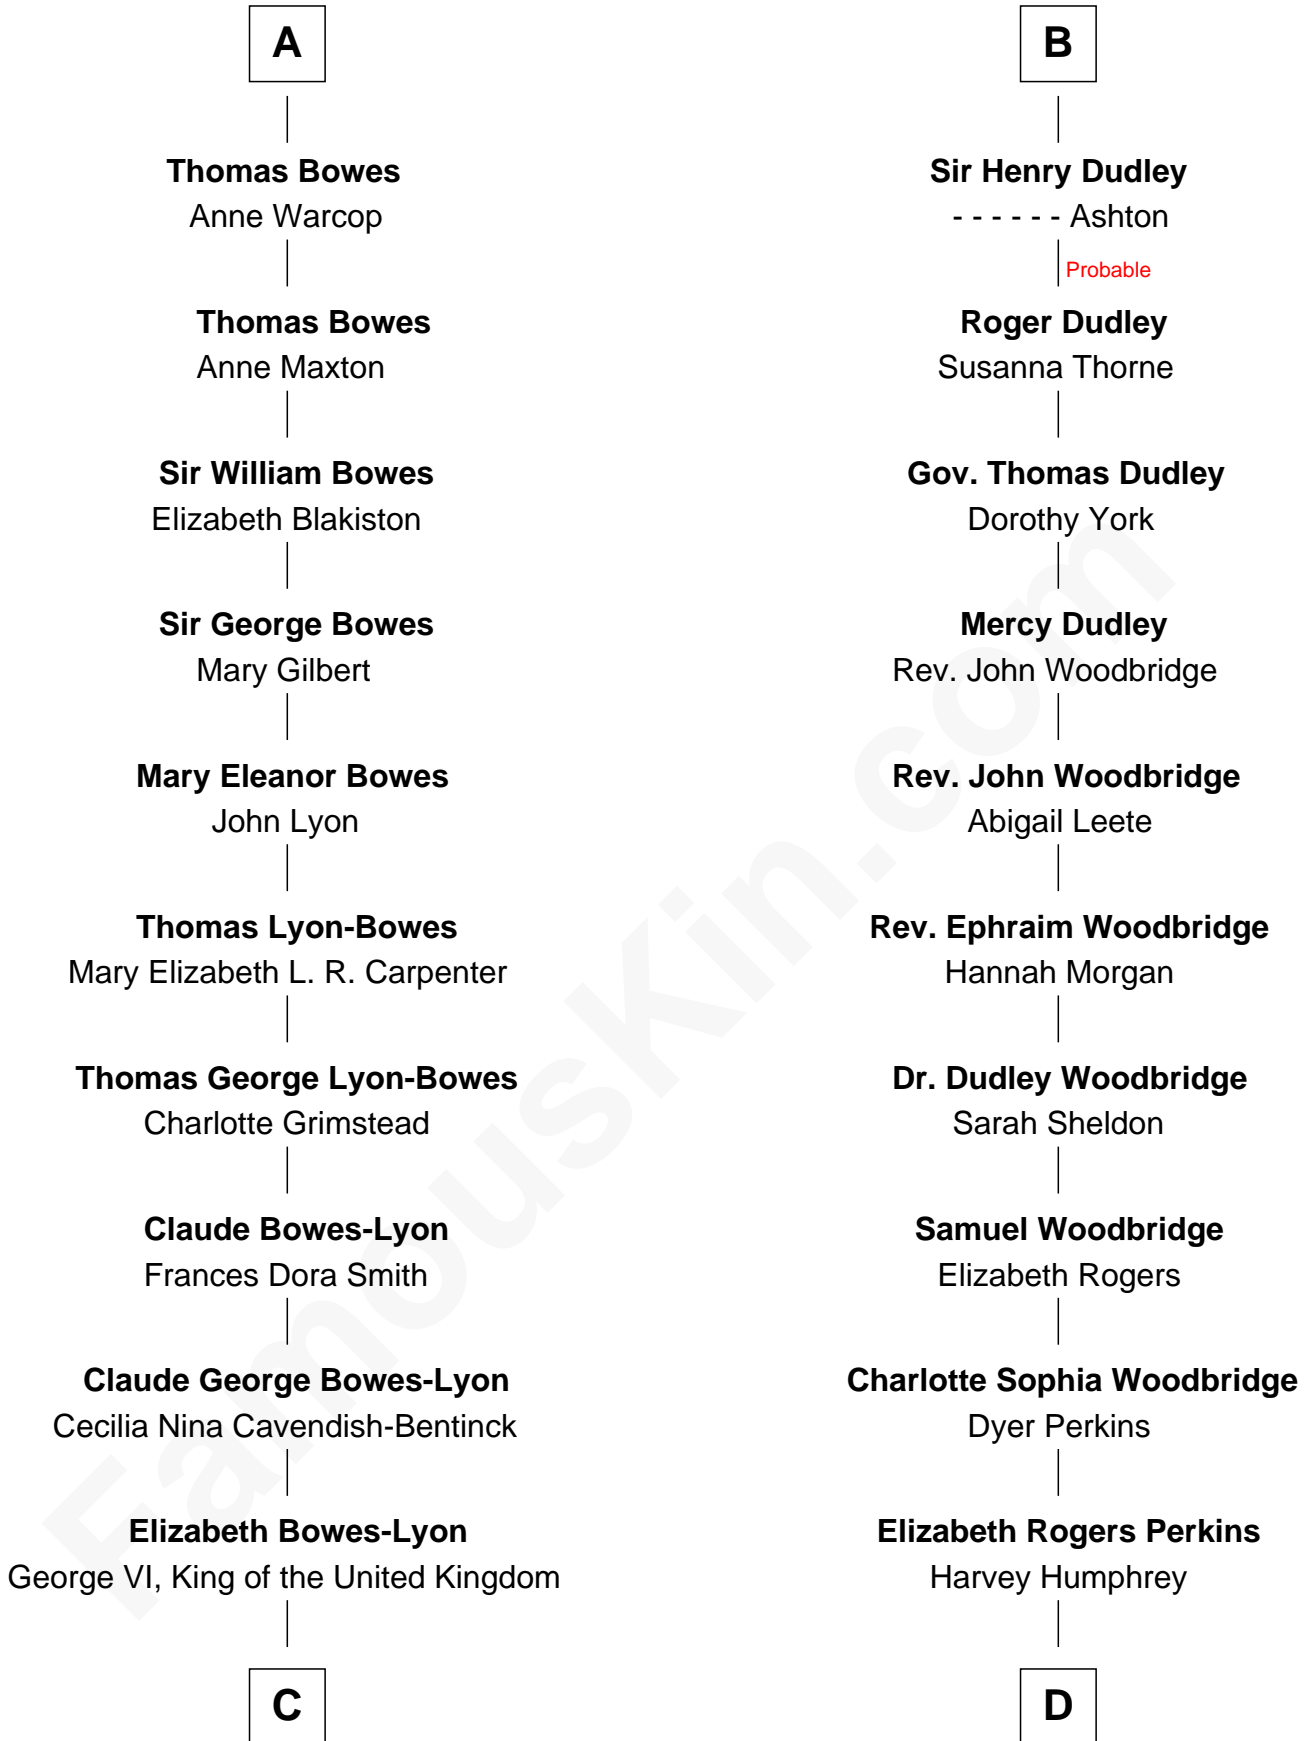

# FamousKin.com Relationship Chart of

**King Charles III**

*King of the United Kingdom*

18th cousin 1 time removed of

**Humphrey Bogart**

*Movie Actor*

**Edmund Fitzalan**

Alice de Warenne

**C**

**Elizabeth II, Queen of the United Kingdom**

Prince Philip of Edinburgh

**King Charles III**

*King of the United Kingdom*

**D**

**John Perkins Humphrey**

Frances Dewey Churchill

**Maud Humphrey**

Dr. Belmont Deforest Bogart

**Humphrey Bogart**

*Movie Actor*

FamousKin.com