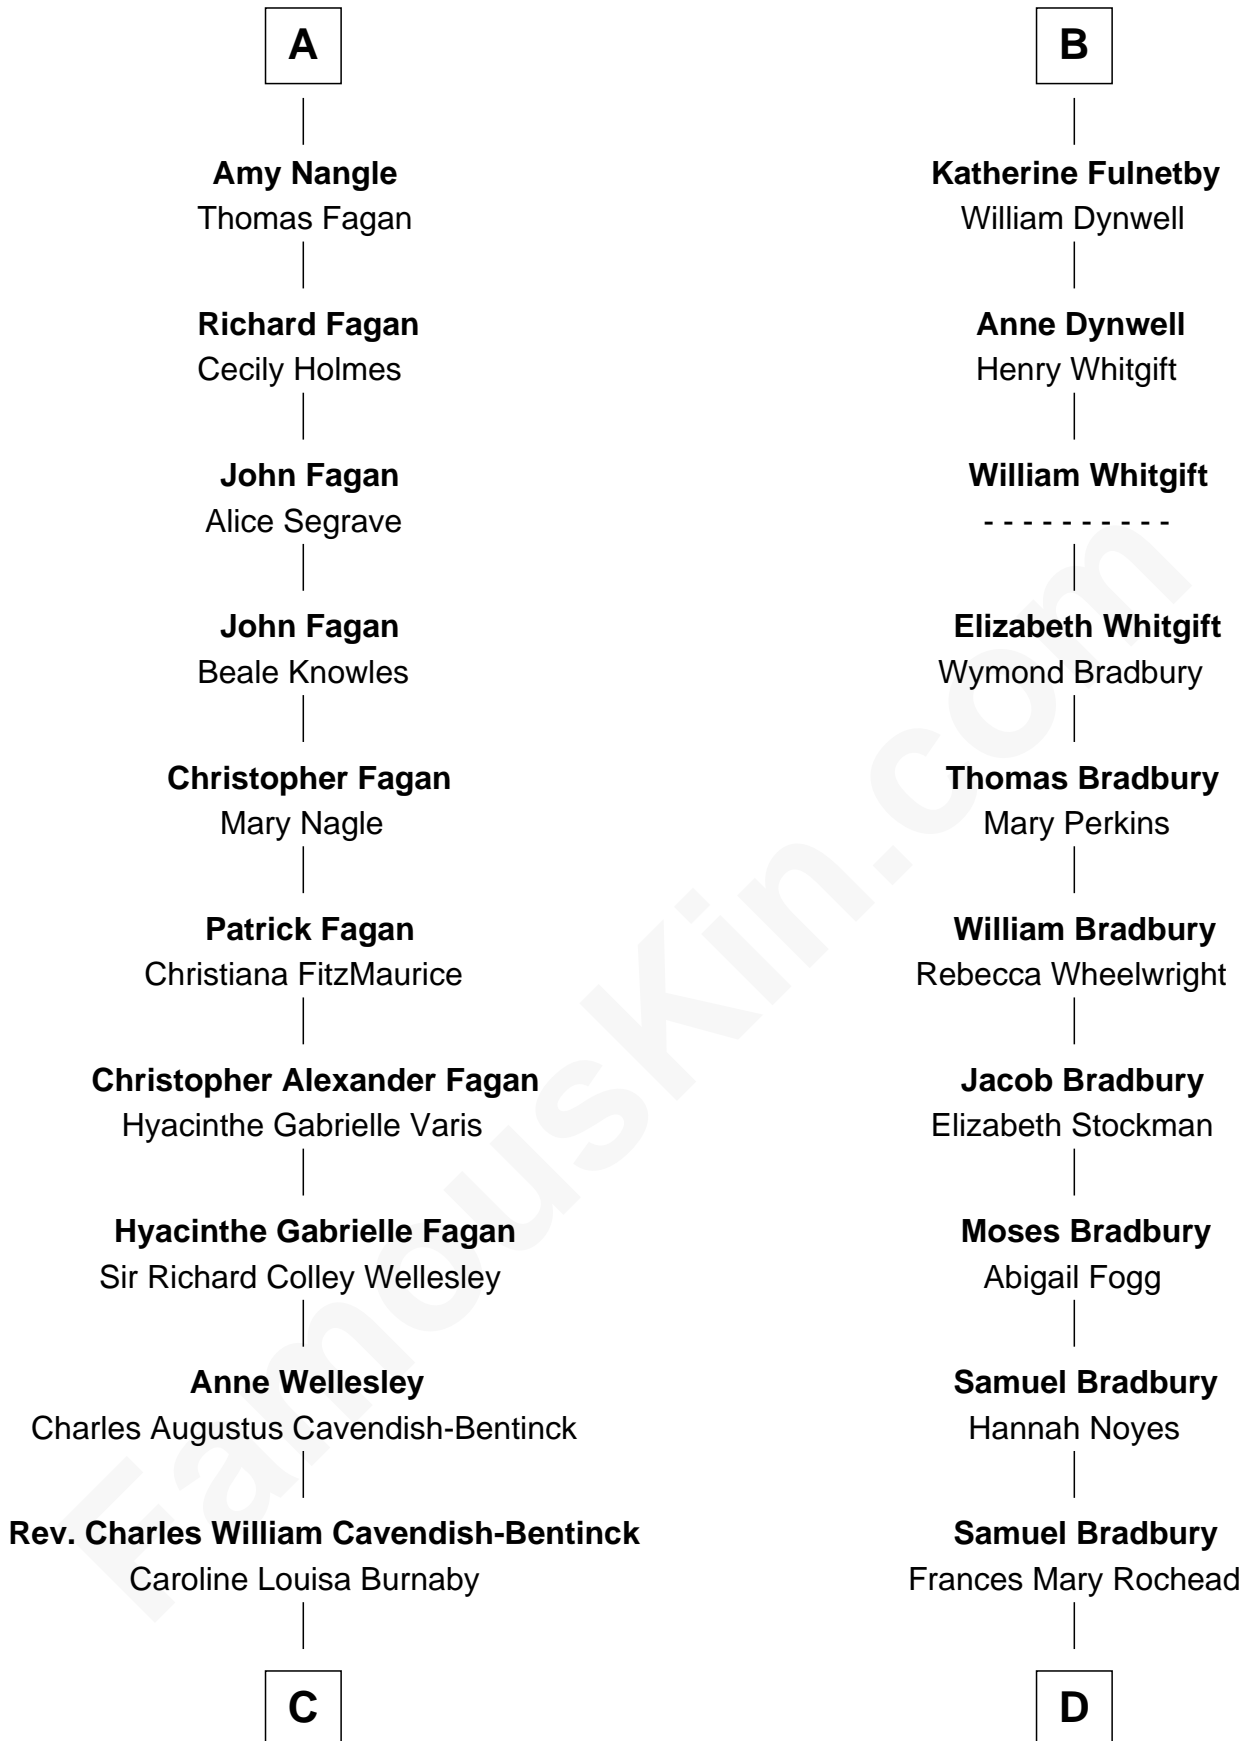

FamousKin.com Relationship Chart of

King Charles III

King of the United Kingdom

20th cousin of

Ray Bradbury

Author of The Martian Chronicles

Stephen de Segrave

Alice de Arundel

John de Segrave
Margaret Plantagenet

Elizabeth de Segrave
John de Mowbray

Eleanor de Mowbray
John de Welles

Eudo de Welles
Maud de Greystoke

Sir William de Welles
Anne Barnewall

Ismay de Welles
Thomas Nangle

John Nangle
Eleanor Dowdall

A

John de Segrave
Margaret Plantagenet

Elizabeth de Segrave
John de Mowbray

Eleanor de Mowbray
John de Welles

Eudo de Welles
Maud de Greystoke

Sir Lionel de Welles
Joan de Waterton

Margaret de Welles
Sir Thomas Dymoke

Jane Dymoke
John Fulnetby

B

C

Cecilia Nina Cavendish-Bentinck

Claude George Bowes-Lyon

Elizabeth Bowes-Lyon

George VI, King of the United Kingdom