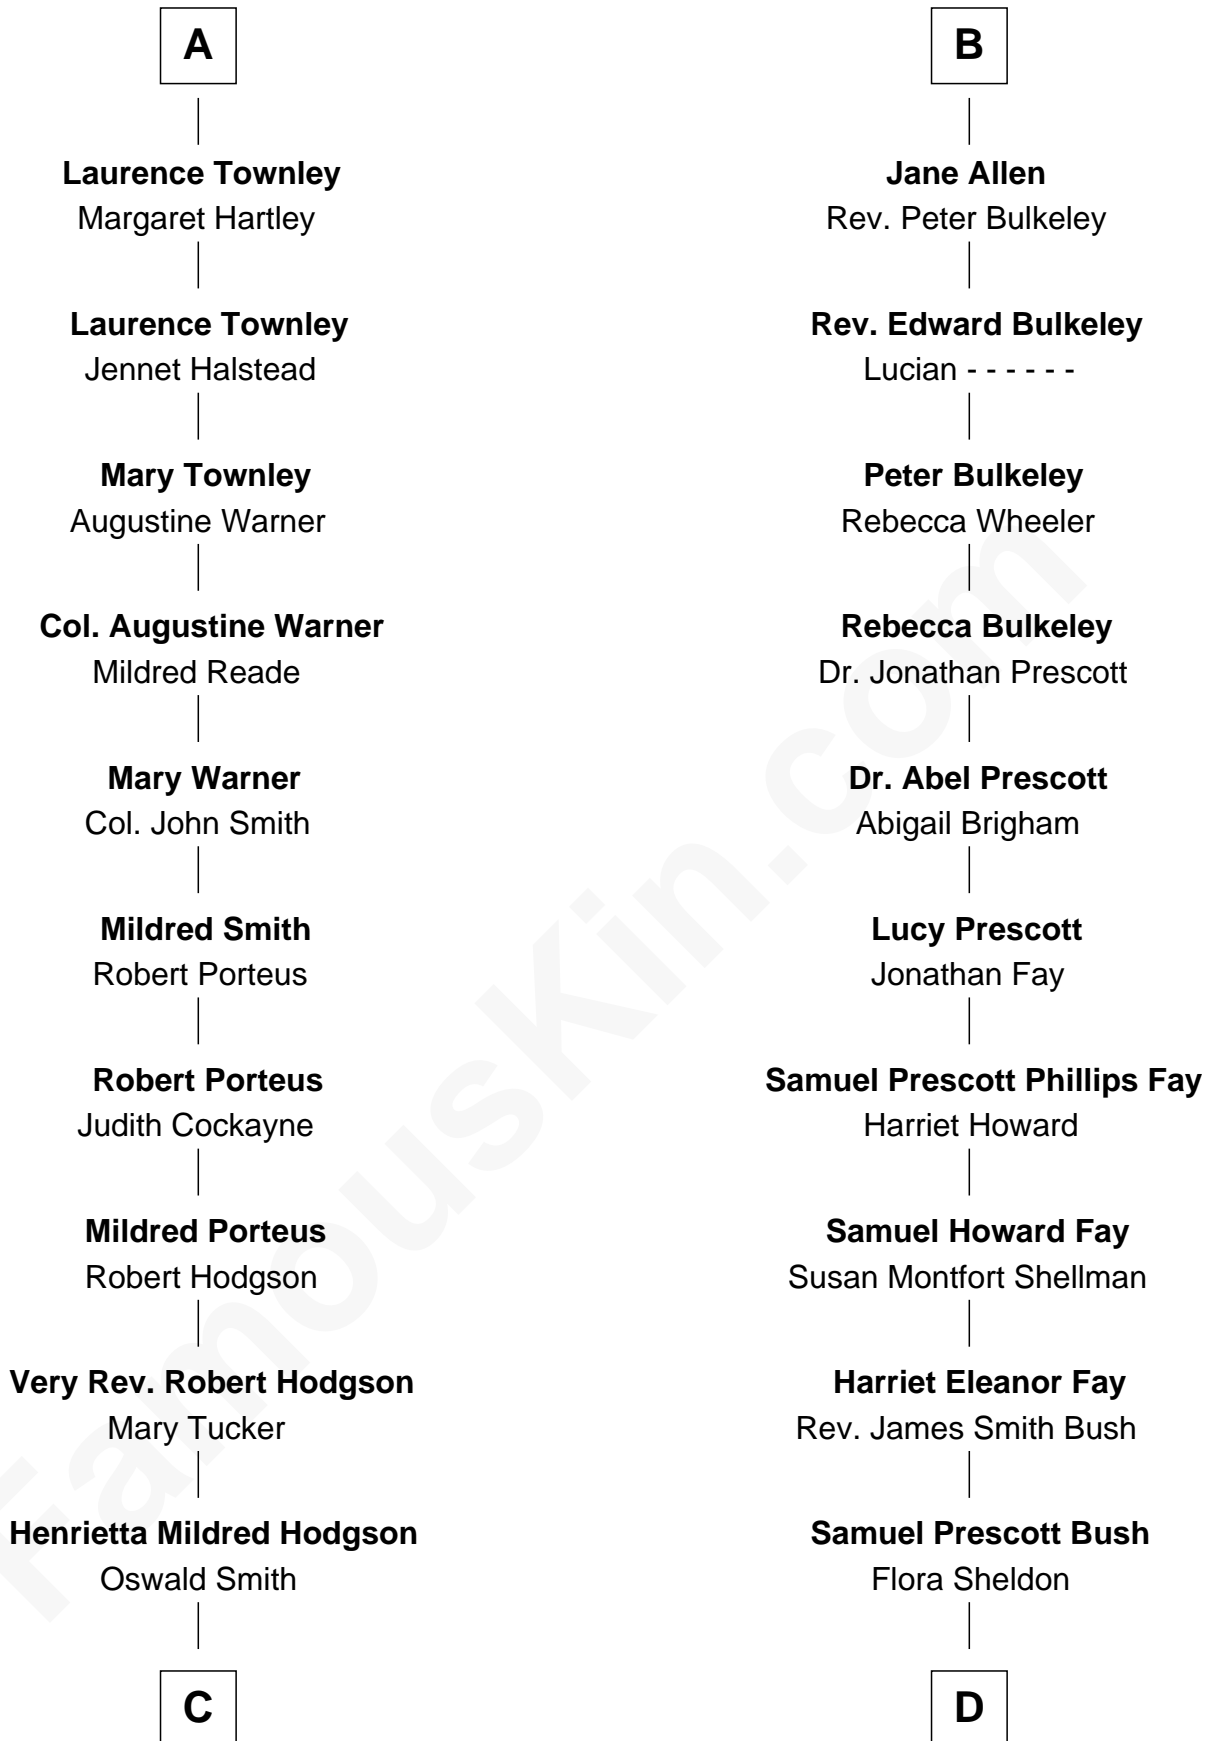

# FamousKin.com Relationship Chart of

**King Charles III**

*King of the United Kingdom*

19th cousin 2 times removed of

**Jeb Bush**

*43rd Governor of Florida*

**C**

**Frances Dora Smith**

Claude Bowes-Lyon

**Claude George Bowes-Lyon**

Cecilia Nina Cavendish-Bentinck

**Elizabeth Bowes-Lyon**

George VI, King of the United Kingdom

**Elizabeth II, Queen of the United Kingdom**

Prince Philip of Edinburgh

**King Charles III**

*King of the United Kingdom*

**D**

**Prescott Sheldon Bush**

Dorothy Wear Walker

**George Herbert Walker Bush**

Barbara Pierce

**Jeb Bush**