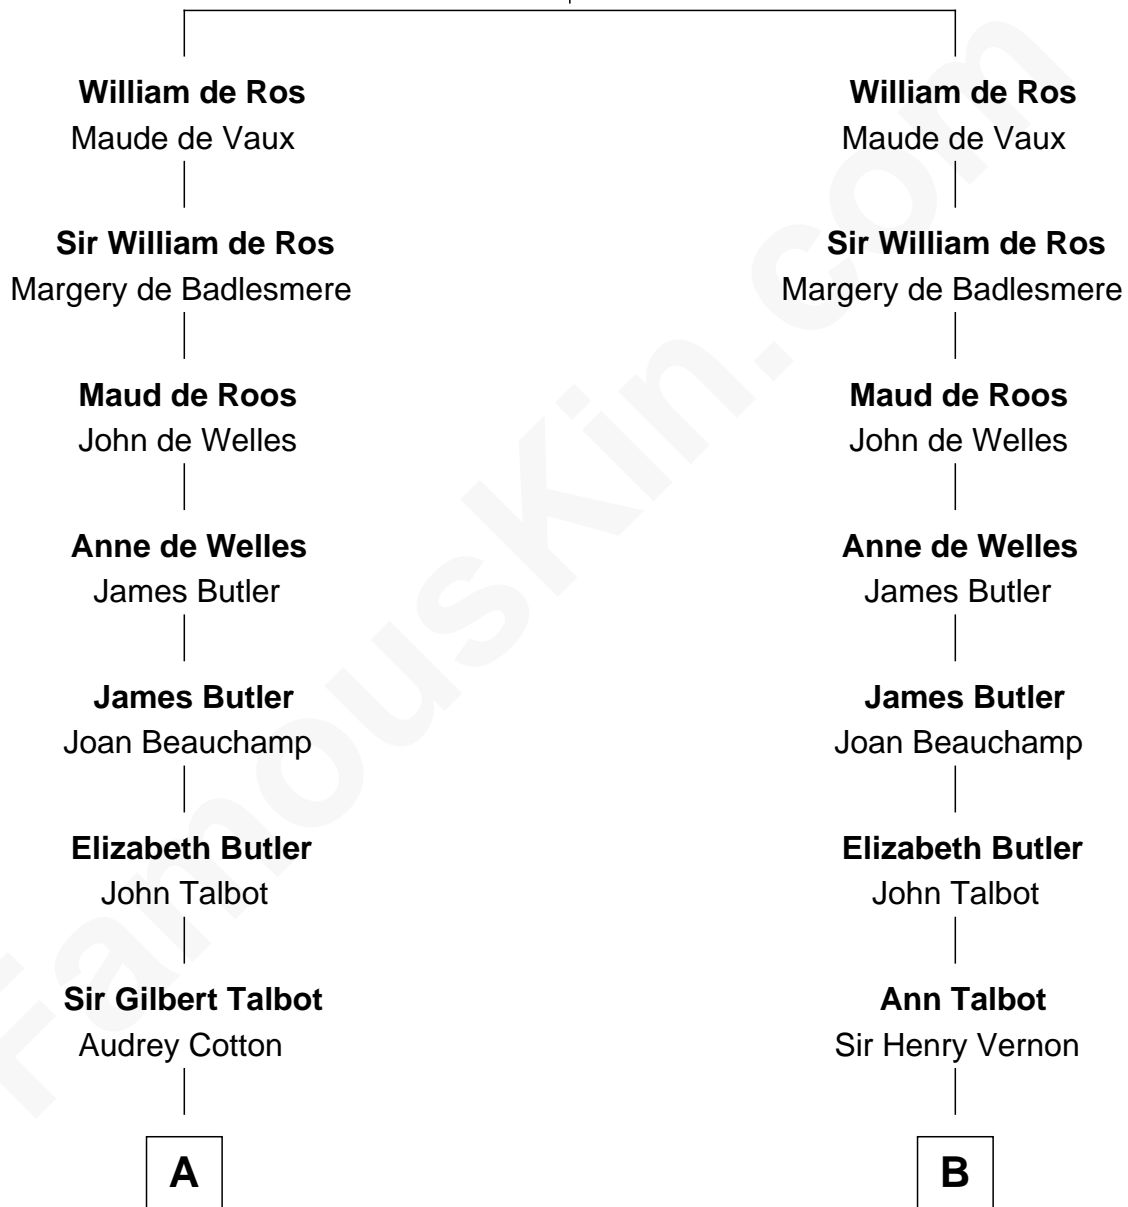

FamousKin.com Relationship Chart of

King Charles III

King of the United Kingdom

21st cousin of

Allen Dulles

5th Director of the C.I.A.

Sir Robert de Ros

Isabel de Aubeney

C

Claude Bowes-Lyon
Frances Dora Smith

Claude George Bowes-Lyon
Cecilia Nina Cavendish-Bentinck

Elizabeth Bowes-Lyon
George VI, King of the United Kingdom

Elizabeth II, Queen of the United Kingdom
Prince Philip of Edinburgh

King Charles III
King of the United Kingdom

D

Joanna Leffingwell
Charles Lathrop

Harriet Wadsworth Lathrop
Rev. Miron Winslow

Harriet Lathrop Winslow
Rev. John Welsh Dulles

Allen Macy Dulles
Edith Foster

Allen Dulles
5th Director of the C.I.A.