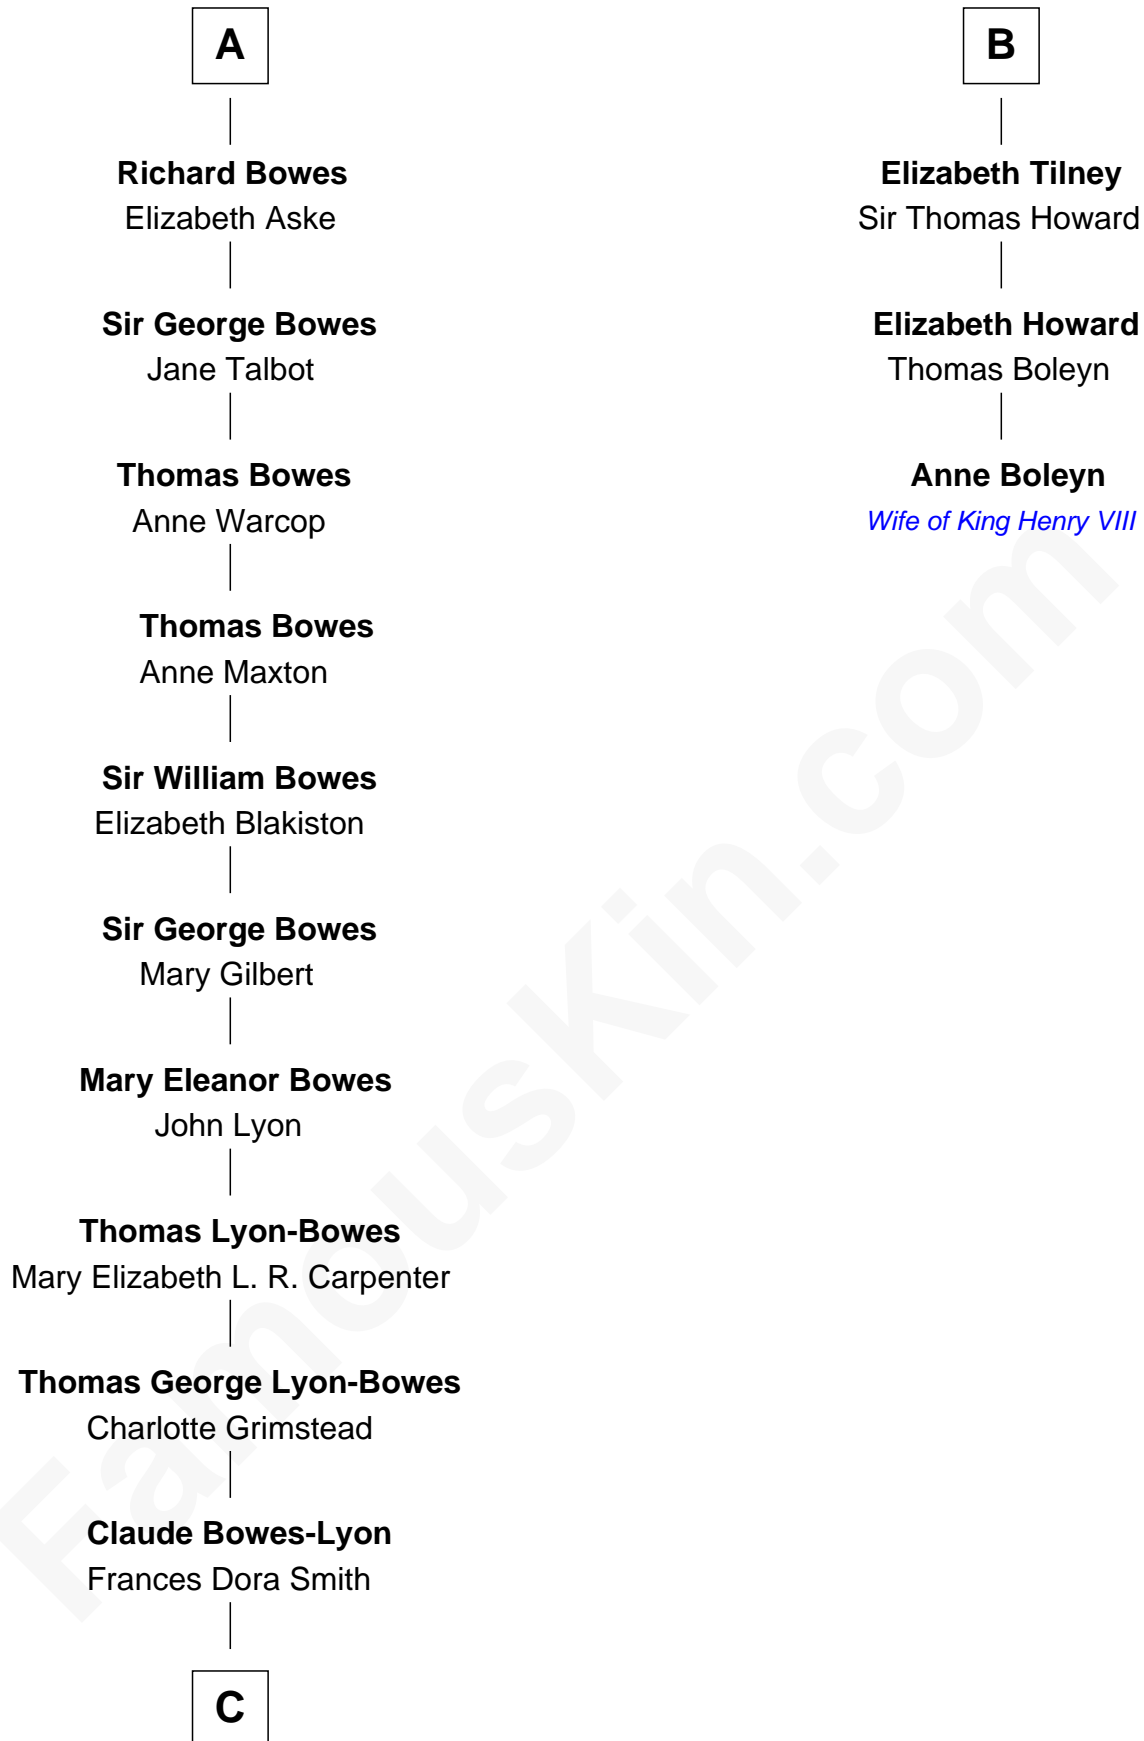

FamousKin.com Relationship Chart of

King Charles III

King of the United Kingdom

9th cousin 11 times removed of

Anne Boleyn

2nd Wife of King Henry VIII

C

—
Claude George Bowes-Lyon
Cecilia Nina Cavendish-Bentinck

—
Elizabeth Bowes-Lyon
George VI, King of the United Kingdom

—
Elizabeth II, Queen of the United Kingdom
Prince Philip of Edinburgh

—
King Charles III
King of the United Kingdom

FamousKin.com