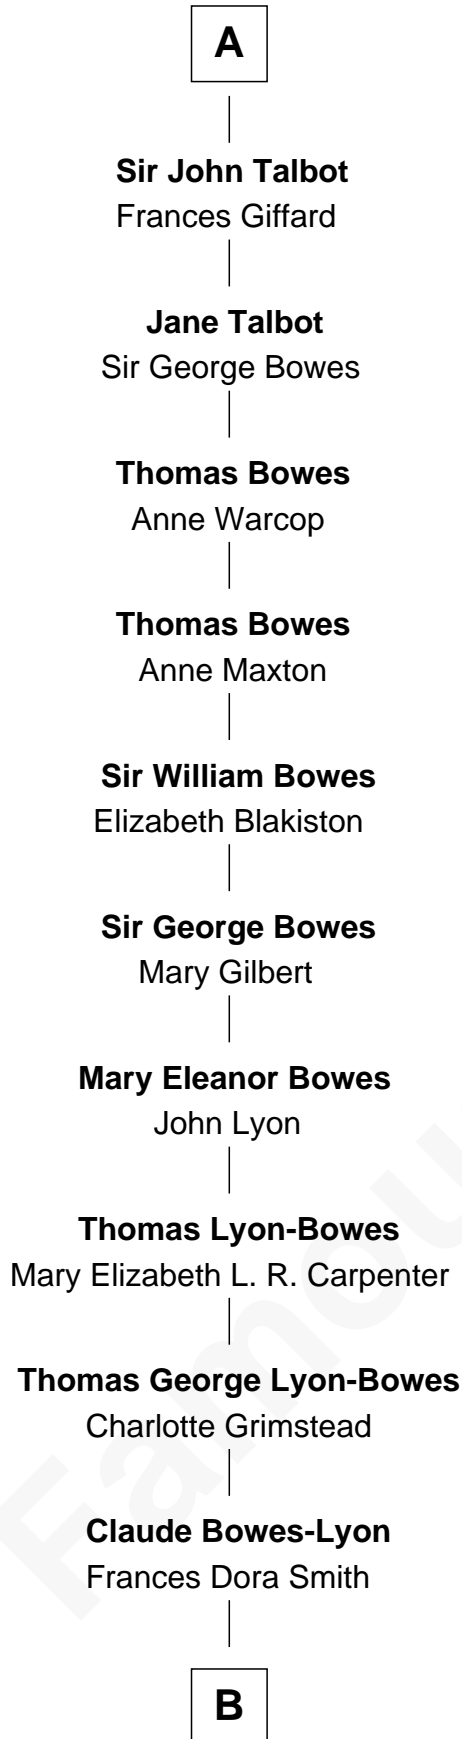

FamousKin.com Relationship Chart of

King Charles III

King of the United Kingdom

7th cousin 13 times removed of

Anne Boleyn

2nd Wife of King Henry VIII

Sir Richard de Burgh

Margaret - - - - -

Sir John Darcy

Elizabeth Darcy

James le Boteler

James Butler

Anne de Welles

James Butler

Joan Beauchamp

Sir Thomas Butler

Anne Hankeford

Margaret Butler

Sir William Boleyn

Thomas Boleyn

Elizabeth Howard

Anne Boleyn

Wife of King Henry VIII

B

—
Claude George Bowes-Lyon
Cecilia Nina Cavendish-Bentinck

—
Elizabeth Bowes-Lyon
George VI, King of the United Kingdom

—
Elizabeth II, Queen of the United Kingdom
Prince Philip of Edinburgh

—
King Charles III
King of the United Kingdom