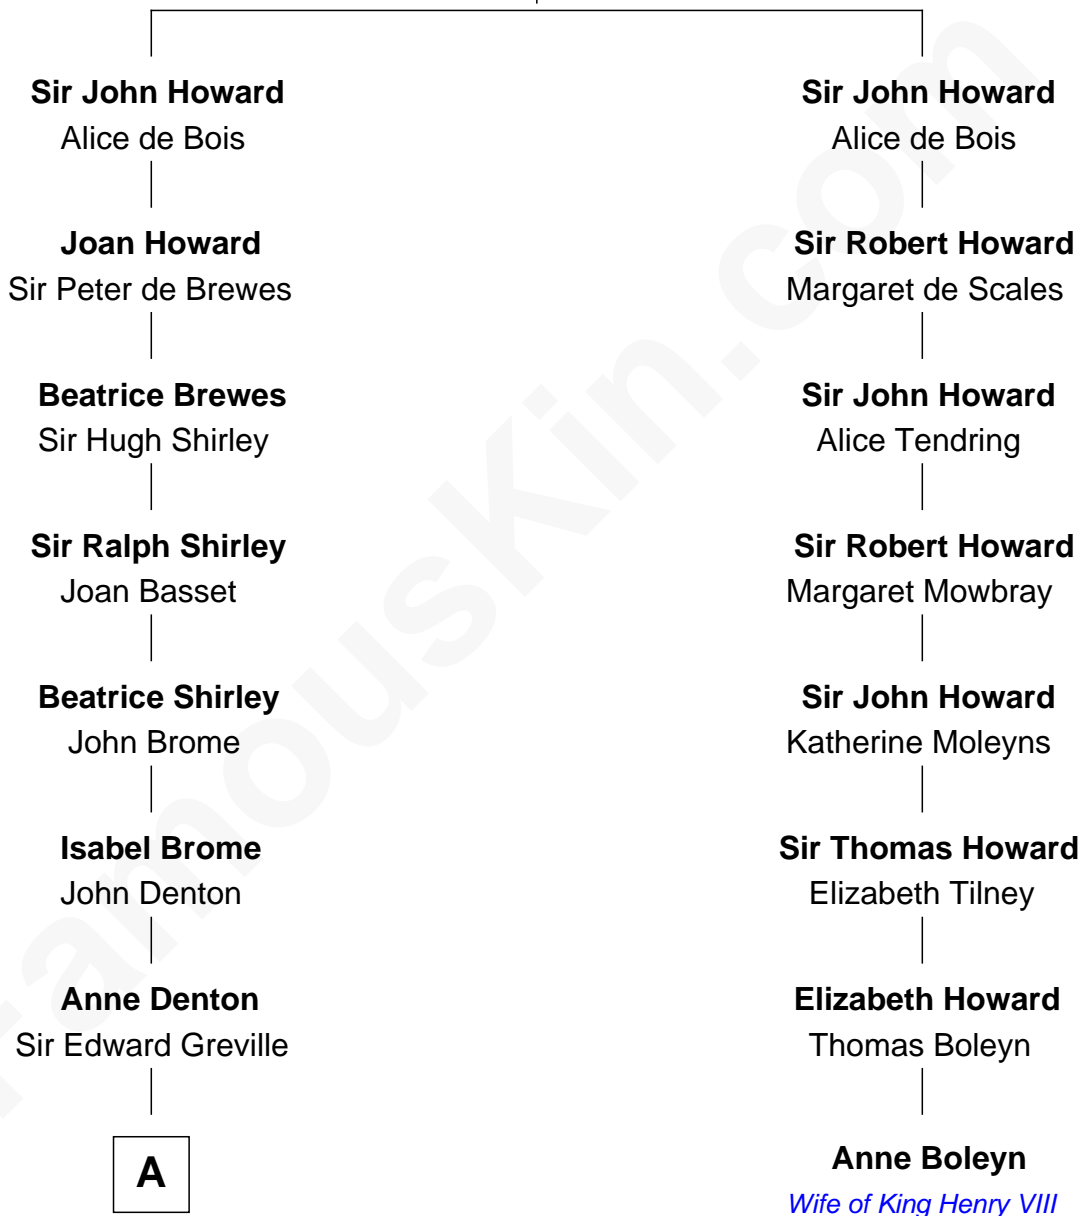

FamousKin.com Relationship Chart of

King Charles III

King of the United Kingdom

7th cousin 14 times removed of

Anne Boleyn

2nd Wife of King Henry VIII

Sir John Howard

Joan of Cornwall

A

Sir Fulk Greville
Elizabeth Willoughby

Eleanor Greville
Sir John Conway

Sir Edward Conway
Dorothy Tracy

Brilliana Conway
Sir Robert Harley

Sir Edward Harley
Abigail Stephens

Robert Harley
Elizabeth Foley

Edward Harley
Henrietta Cavendish Holles