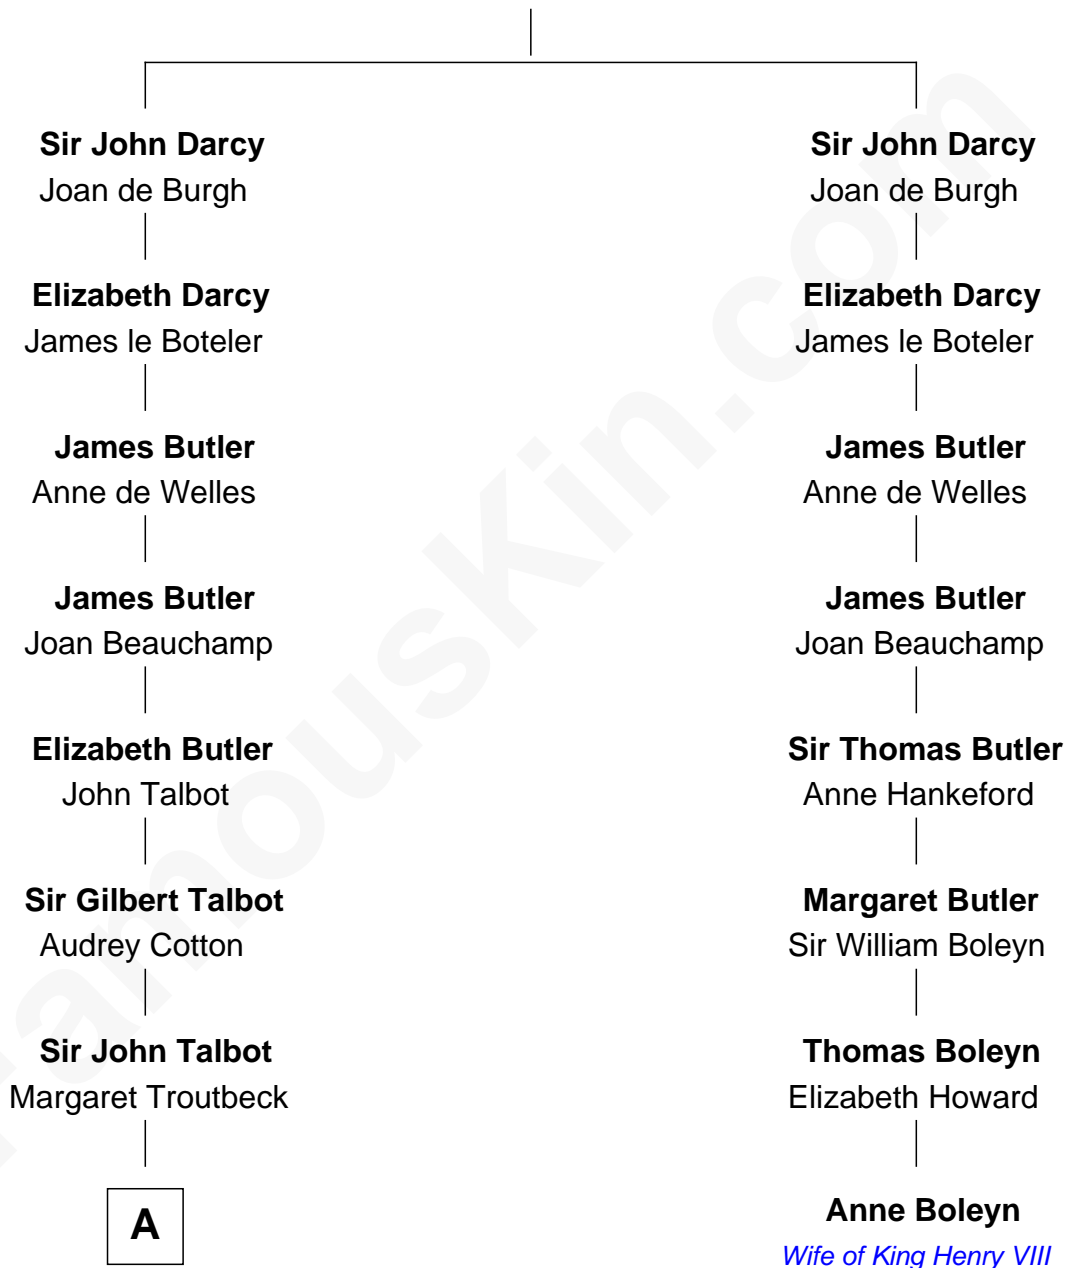

# FamousKin.com Relationship Chart of

**King Charles III**

*King of the United Kingdom*

7th cousin 13 times removed of

**Anne Boleyn**

*2nd Wife of King Henry VIII*

**Sir Roger Darcy**

Isabel de Aton

**B**

—  
**Claude George Bowes-Lyon**  
Cecilia Nina Cavendish-Bentinck

—  
**Elizabeth Bowes-Lyon**  
George VI, King of the United Kingdom

—  
**Elizabeth II, Queen of the United Kingdom**  
Prince Philip of Edinburgh

—  
**King Charles III**  
*King of the United Kingdom*

FamousKin.com