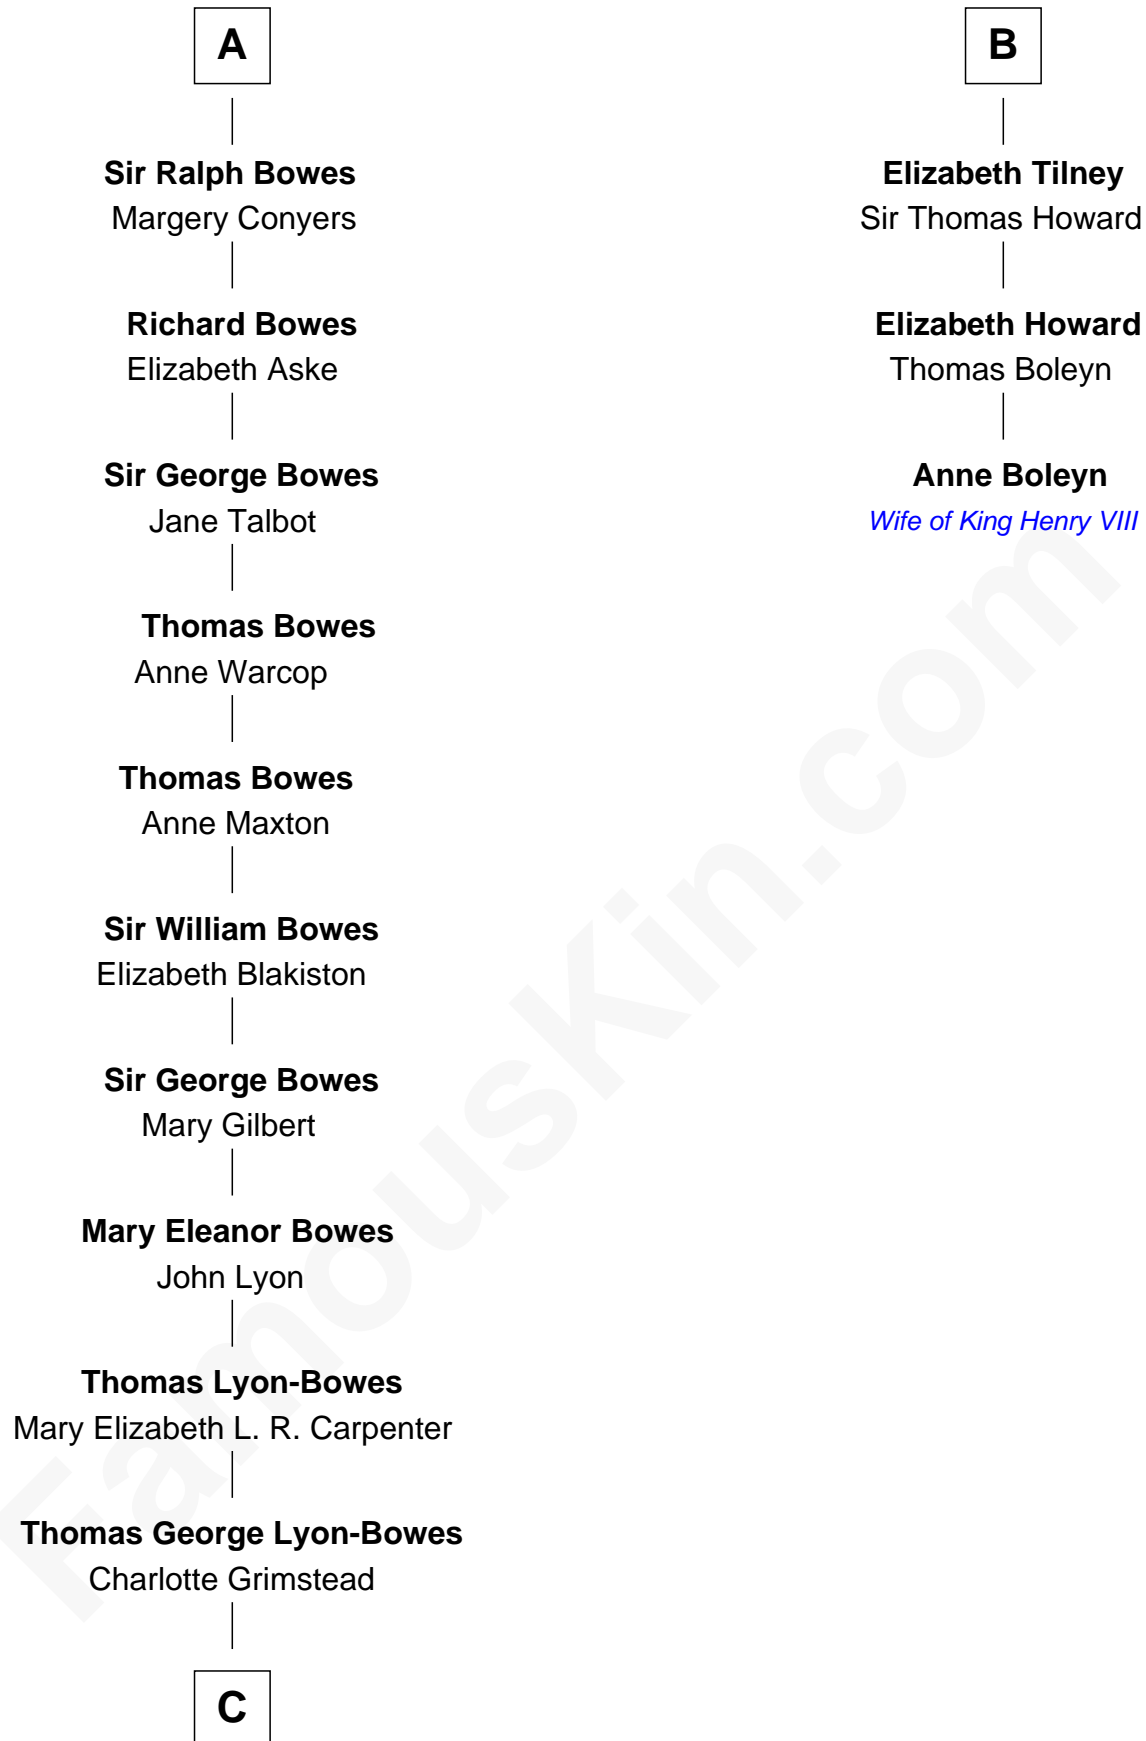

# FamousKin.com Relationship Chart of

**King Charles III**

*King of the United Kingdom*

9th cousin 12 times removed of

**Anne Boleyn**

*2nd Wife of King Henry VIII*

**Sir William de Cantilupe**

Eve de Braiose

**C**

—  
**Claude Bowes-Lyon**

Frances Dora Smith

—  
**Claude George Bowes-Lyon**

Cecilia Nina Cavendish-Bentinck

—  
**Elizabeth Bowes-Lyon**

George VI, King of the United Kingdom

—  
**Elizabeth II, Queen of the United Kingdom**

Prince Philip of Edinburgh

—  
**King Charles III**

*King of the United Kingdom*