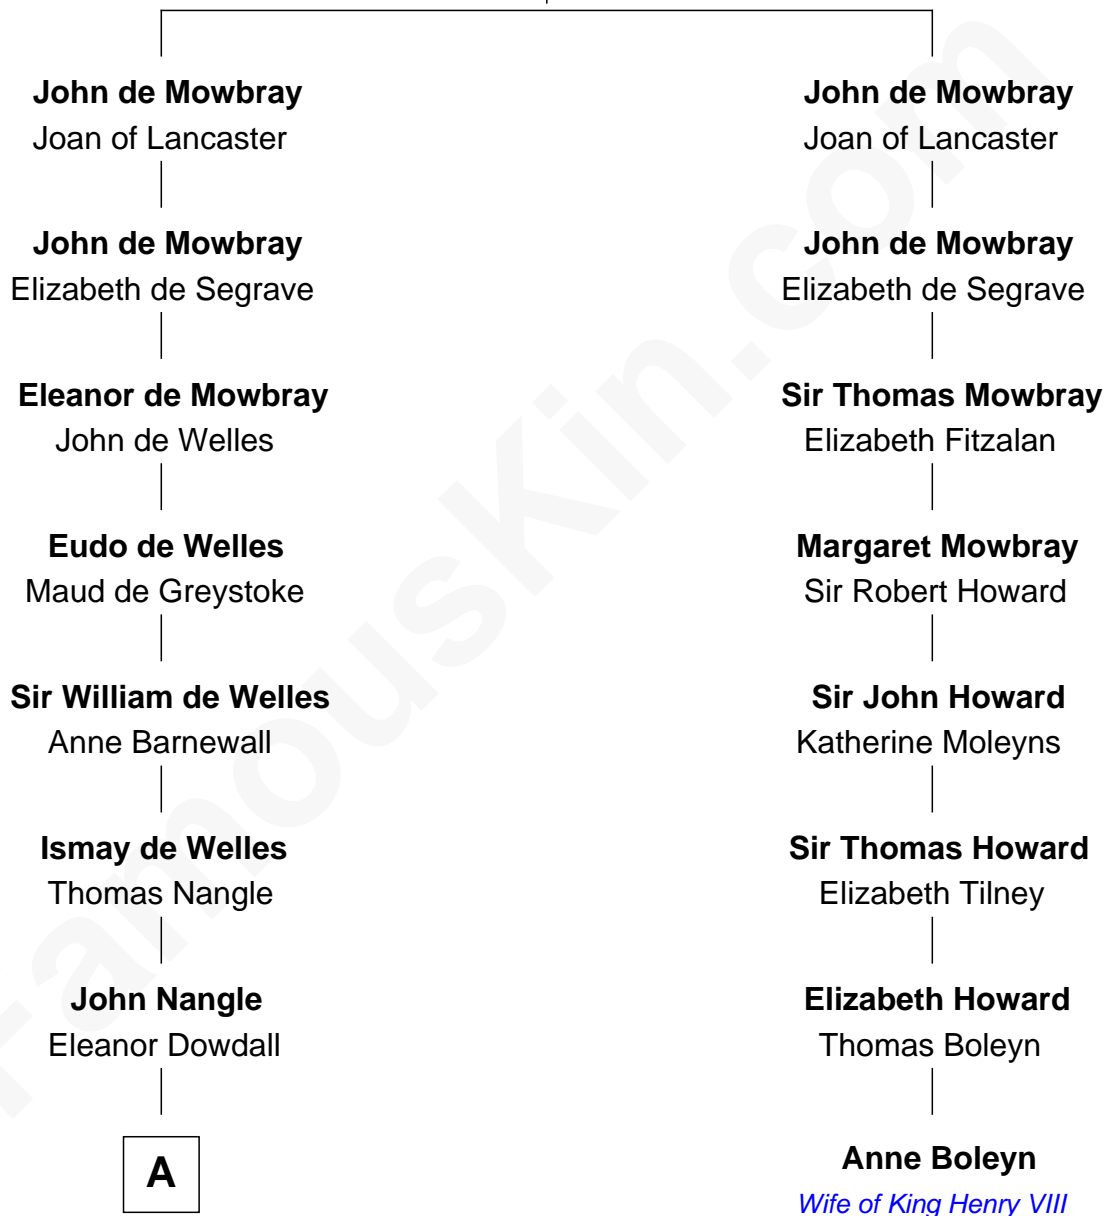

FamousKin.com Relationship Chart of

King Charles III

King of the United Kingdom

7th cousin 13 times removed of

Anne Boleyn

2nd Wife of King Henry VIII

Sir John de Mowbray

Aline de Braiose

A

Amy Nangle
Thomas Fagan

Richard Fagan
Cecily Holmes

John Fagan
Alice Segrave

John Fagan
Beale Knowles

Christopher Fagan
Mary Nagle

Patrick Fagan
Christiana FitzMaurice

Christopher Alexander Fagan
Hyacinthe Gabrielle Varis