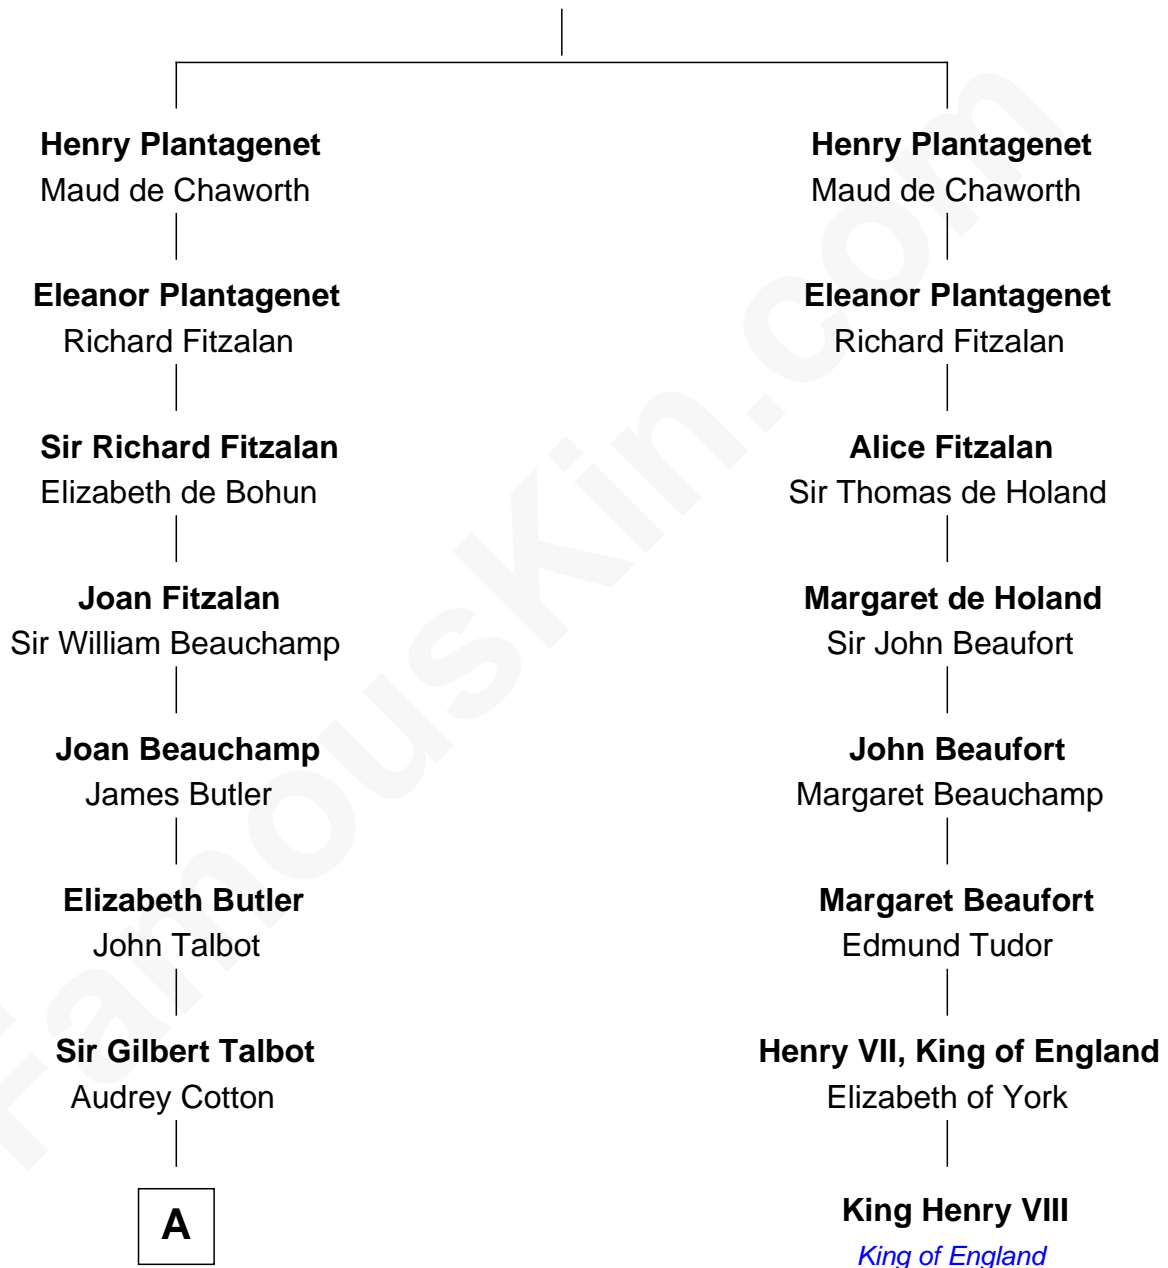

FamousKin.com Relationship Chart of

King Charles III

King of the United Kingdom

7th cousin 14 times removed of

King Henry VIII

King of England

Edmund Plantagenet

Blanche of Artois

A

Sir John Talbot
Margaret Troutbeck

Sir John Talbot
Frances Giffard

Jane Talbot
Sir George Bowes

Thomas Bowes
Anne Warcop

Thomas Bowes
Anne Maxton

Sir William Bowes
Elizabeth Blakiston

Sir George Bowes
Mary Gilbert