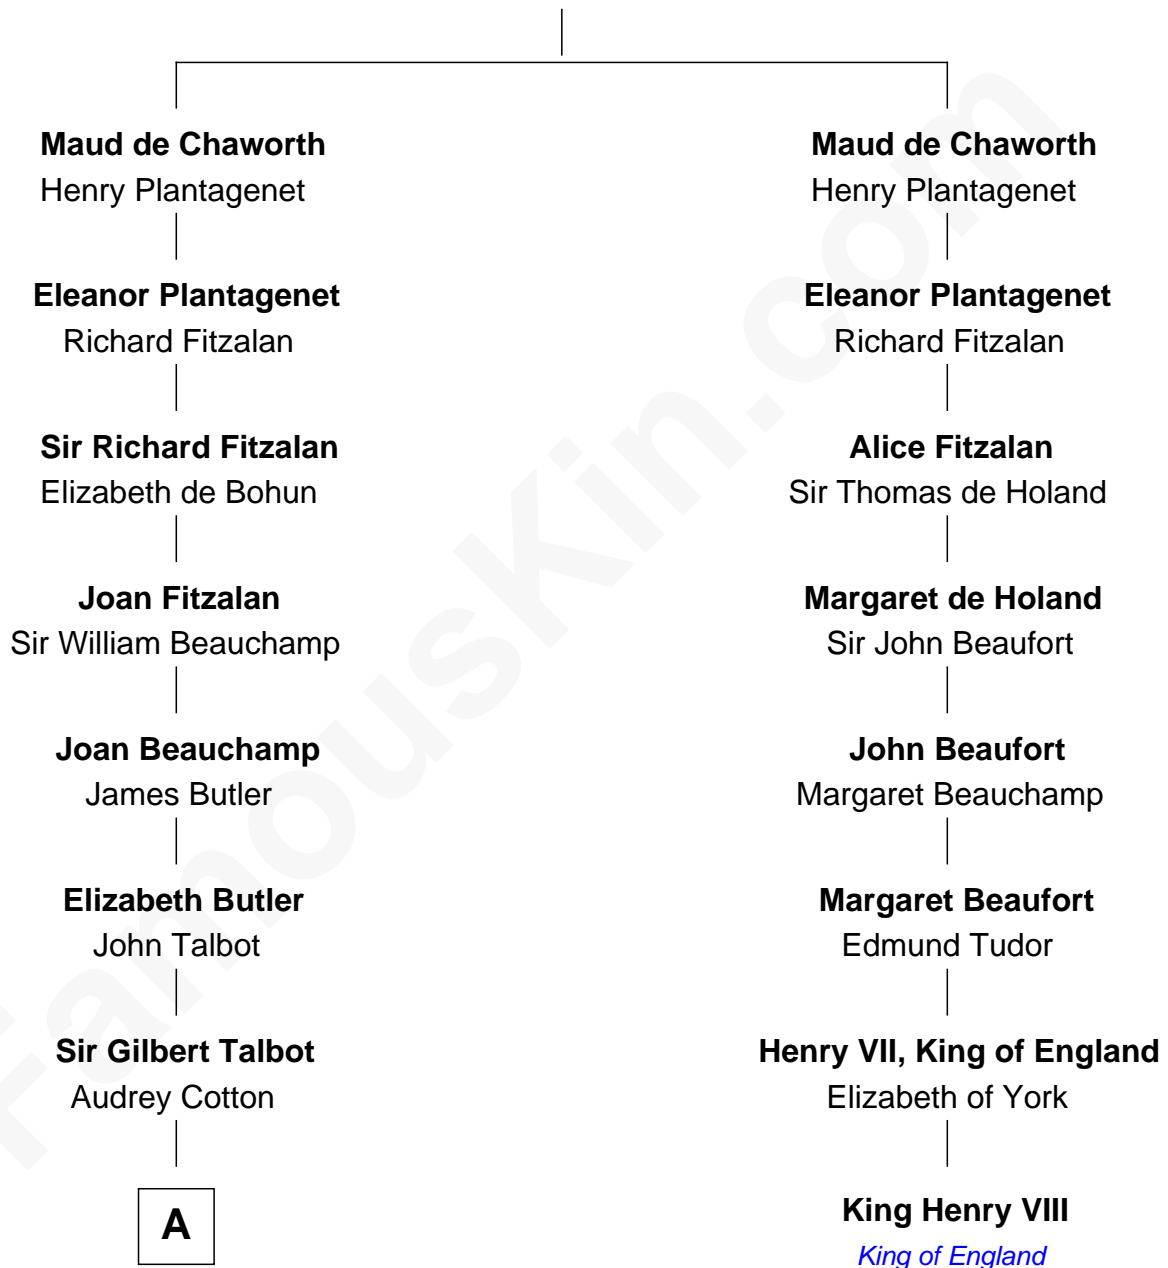

FamousKin.com Relationship Chart of

King Charles III

King of the United Kingdom

7th cousin 14 times removed of

King Henry VIII

King of England

Sir Patrick de Chaworth

Isabella de Beauchamp

A

Sir John Talbot
Margaret Troutbeck

Sir John Talbot
Frances Giffard

Jane Talbot
Sir George Bowes

Thomas Bowes
Anne Warcop

Thomas Bowes
Anne Maxton

Sir William Bowes
Elizabeth Blakiston

Sir George Bowes
Mary Gilbert