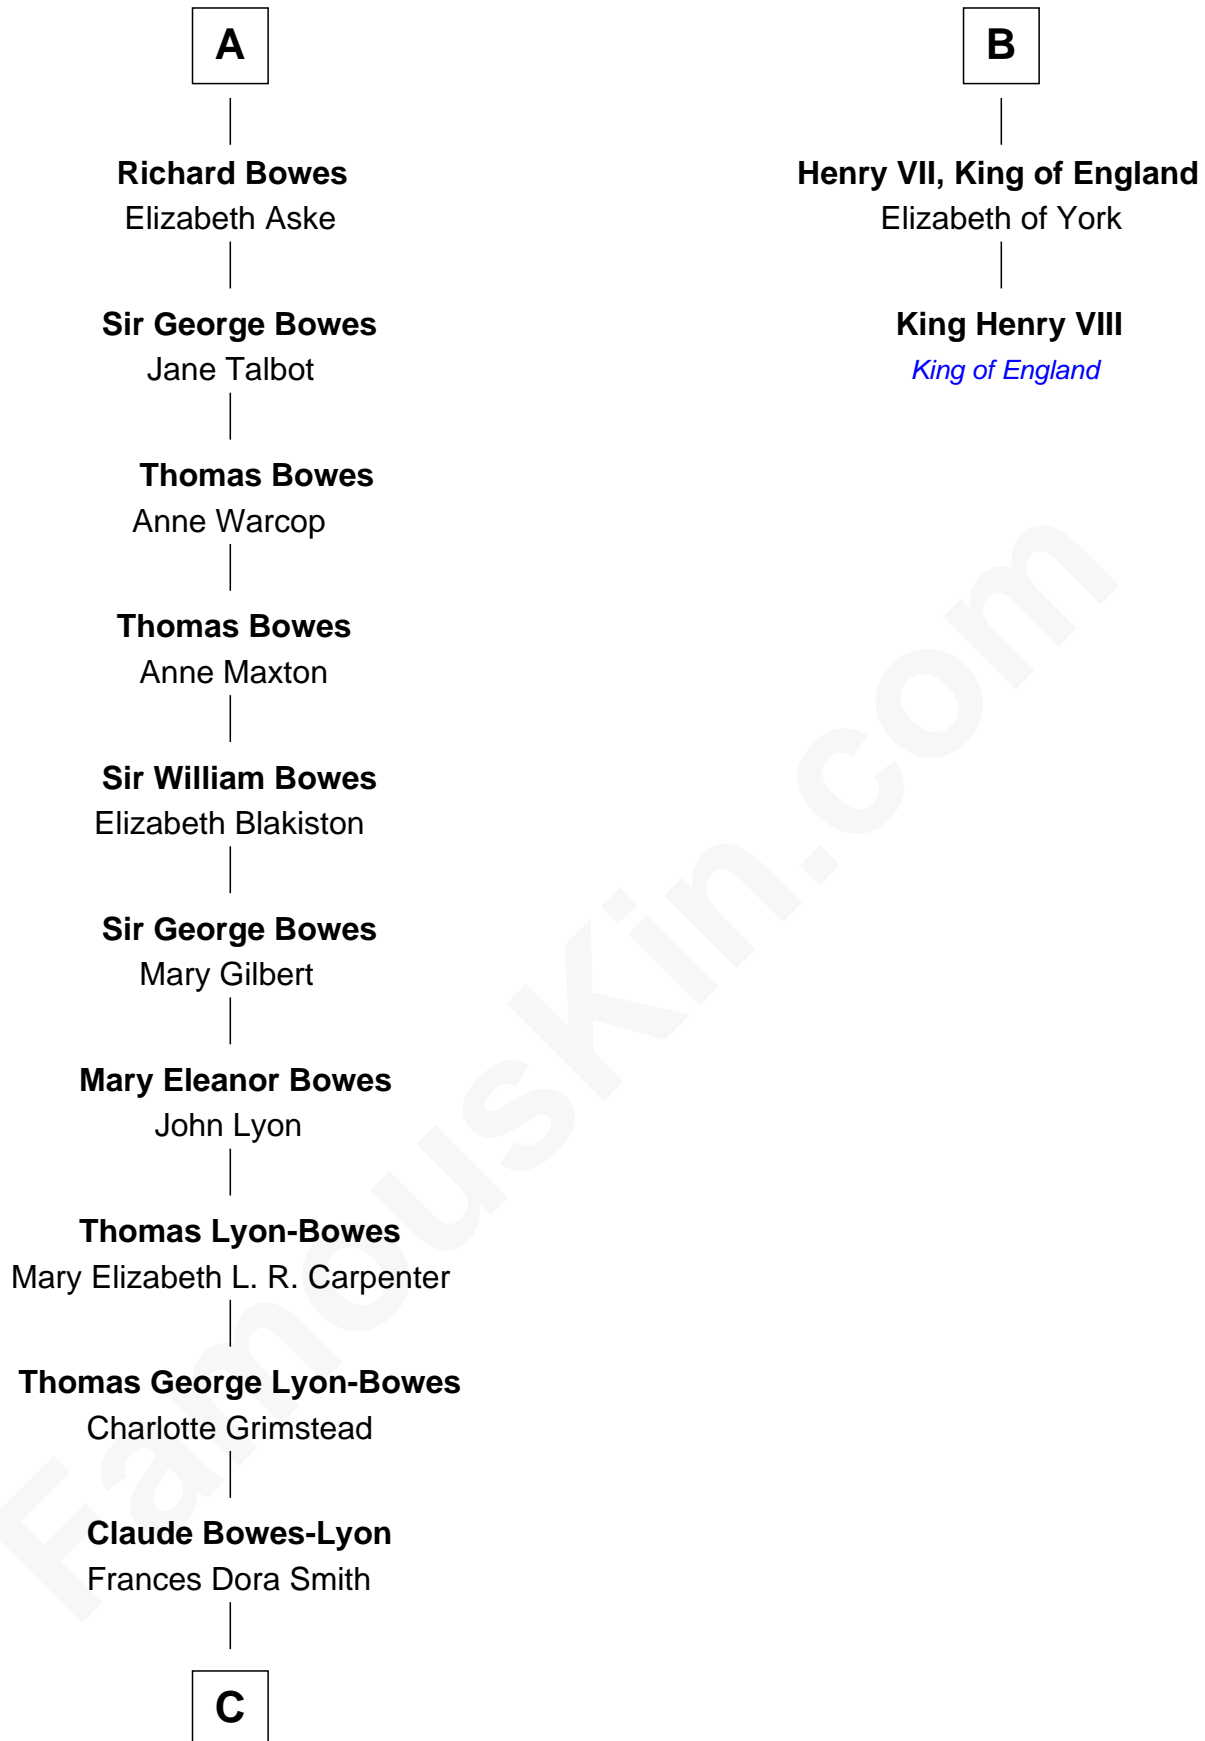

# FamousKin.com Relationship Chart of

**King Charles III**

*King of the United Kingdom*

8th cousin 12 times removed of

**King Henry VIII**

*King of England*

**C**

—  
**Claude George Bowes-Lyon**  
Cecilia Nina Cavendish-Bentinck

—  
**Elizabeth Bowes-Lyon**  
George VI, King of the United Kingdom

—  
**Elizabeth II, Queen of the United Kingdom**  
Prince Philip of Edinburgh

—  
**King Charles III**  
*King of the United Kingdom*