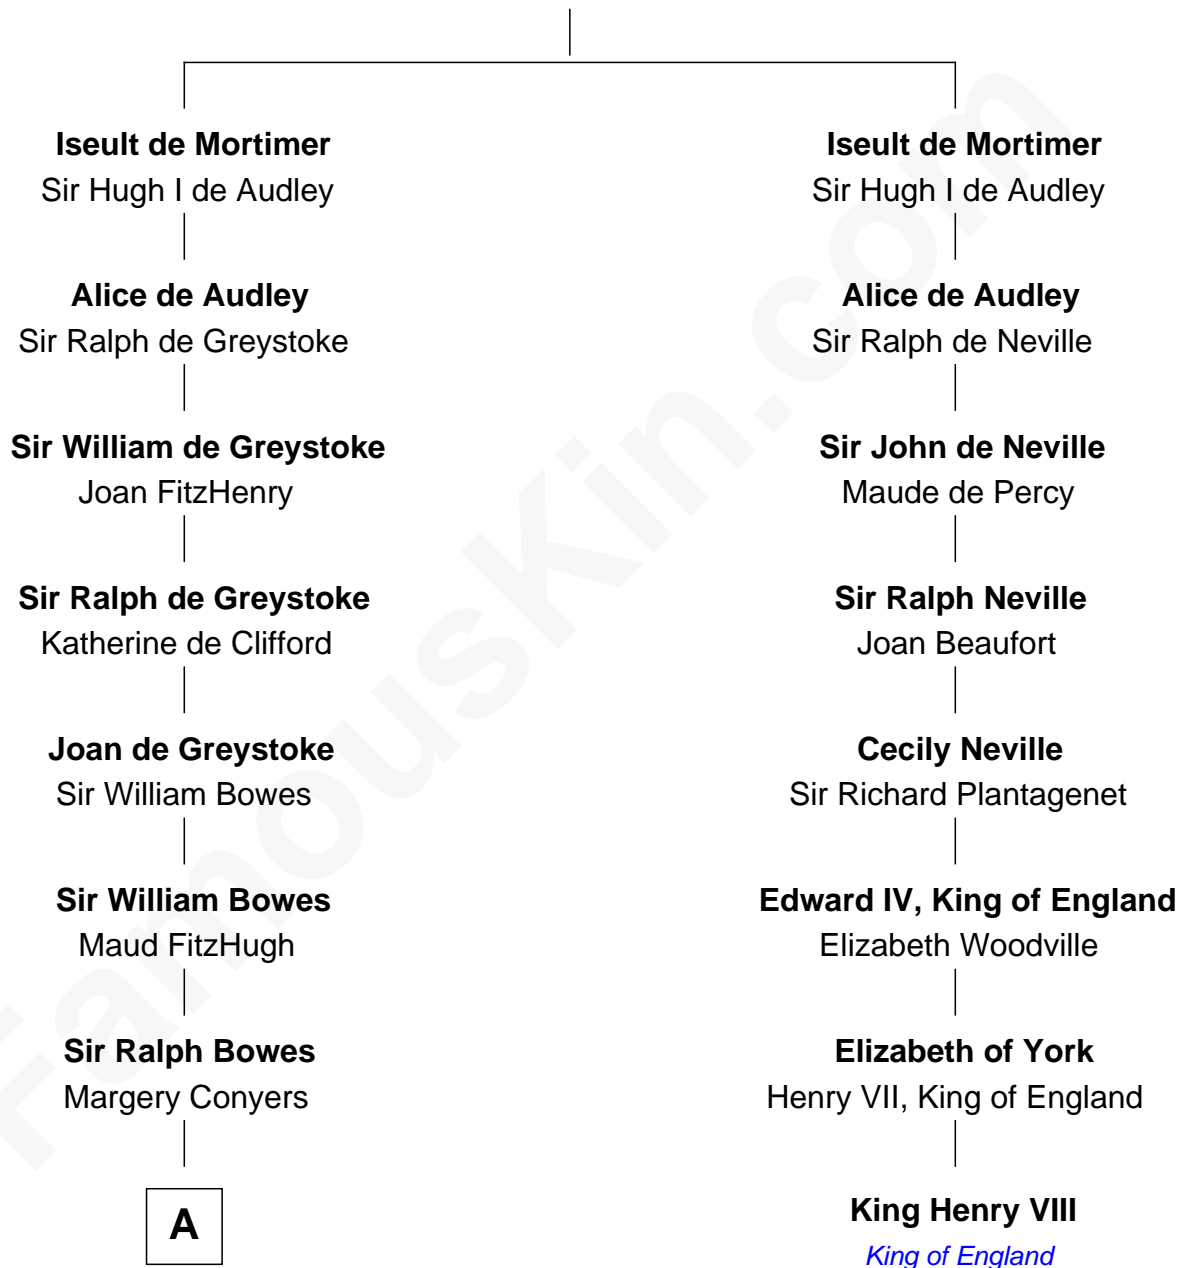

# FamousKin.com Relationship Chart of

**King Charles III**

*King of the United Kingdom*

7th cousin 13 times removed of

**King Henry VIII**

*King of England*

**Sir Edmund Mortimer**

Margaret de Fiennes

**B**

—  
**Claude George Bowes-Lyon**  
Cecilia Nina Cavendish-Bentinck

—  
**Elizabeth Bowes-Lyon**  
George VI, King of the United Kingdom

—  
**Elizabeth II, Queen of the United Kingdom**  
Prince Philip of Edinburgh

—  
**King Charles III**  
*King of the United Kingdom*

FamousKin.com