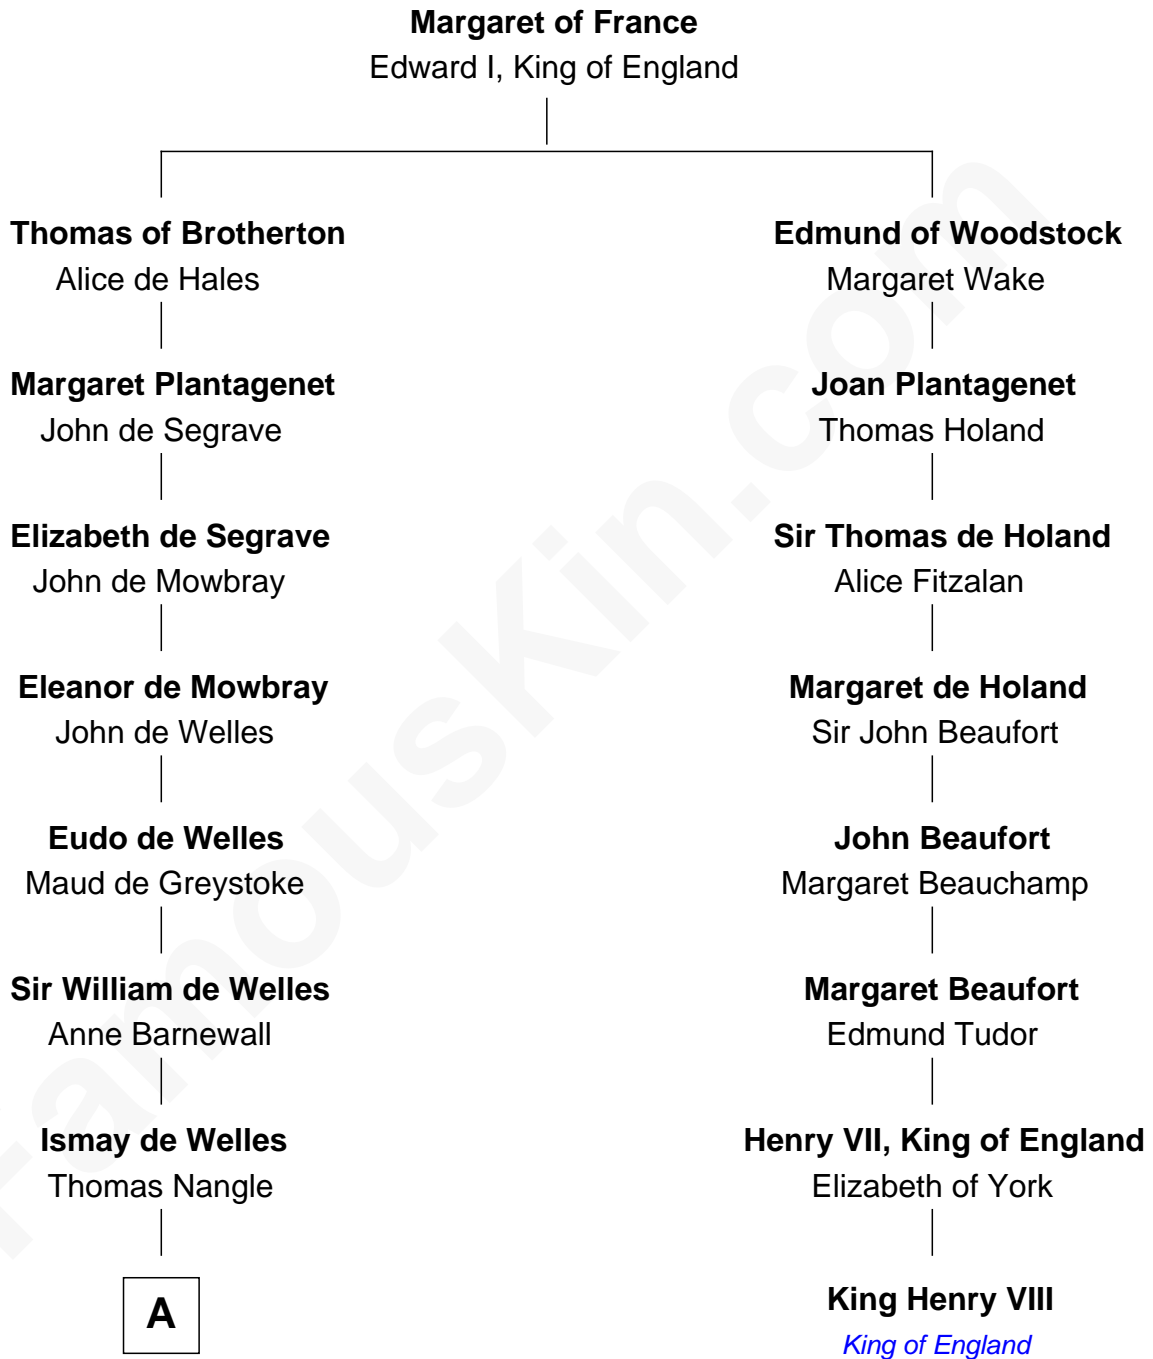

FamousKin.com Relationship Chart of

King Charles III

King of the United Kingdom

7th cousin 14 times removed of

King Henry VIII

King of England

A

John Nangle
Eleanor Dowdall

Amy Nangle
Thomas Fagan

Richard Fagan
Cecily Holmes

John Fagan
Alice Segrave

John Fagan
Beale Knowles

Christopher Fagan
Mary Nagle

Patrick Fagan
Christiana FitzMaurice

Christopher Alexander Fagan
Hyacinthe Gabrielle Varis