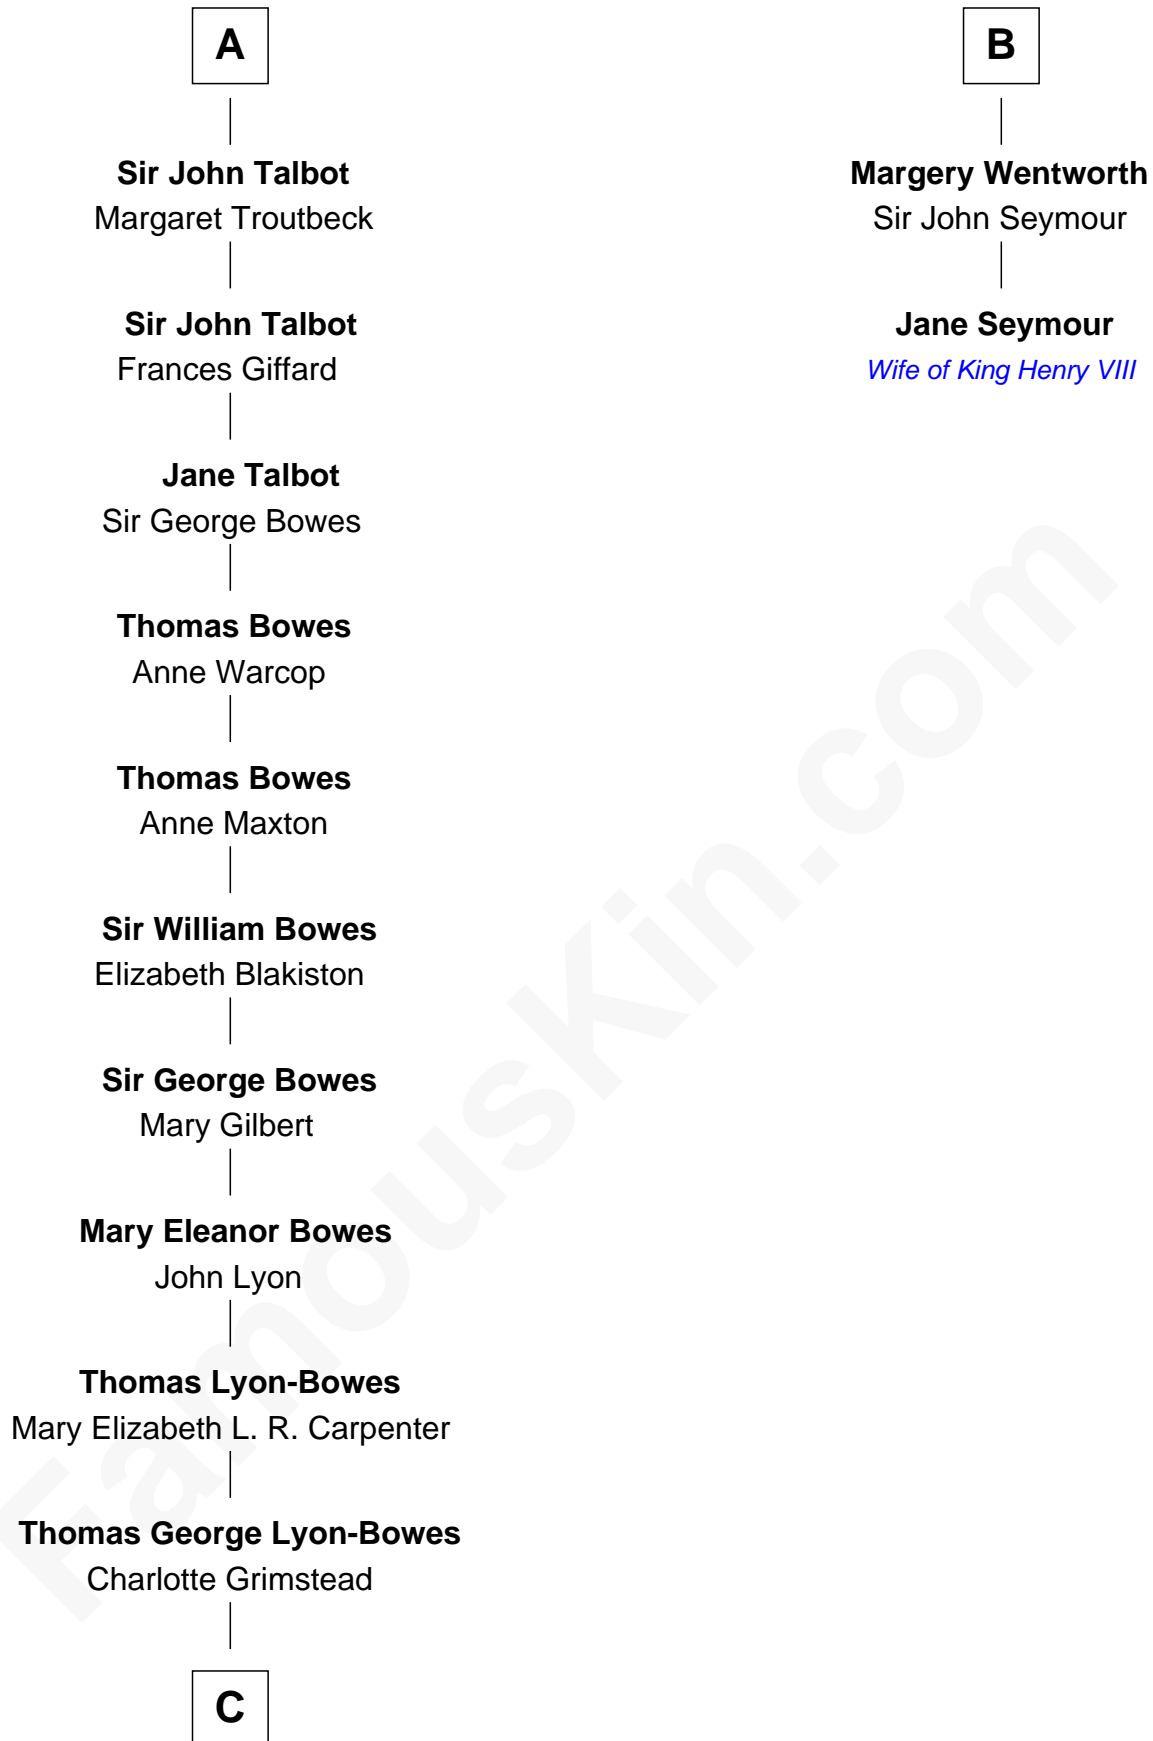

# FamousKin.com Relationship Chart of

**King Charles III**

*King of the United Kingdom*

8th cousin 13 times removed of

**Jane Seymour**

*3rd Wife of King Henry VIII*

**Sir Patrick de Chaworth**

Isabella de Beauchamp

**C**

—  
**Claude Bowes-Lyon**

Frances Dora Smith

—  
**Claude George Bowes-Lyon**

Cecilia Nina Cavendish-Bentinck

—  
**Elizabeth Bowes-Lyon**

George VI, King of the United Kingdom

—  
**Elizabeth II, Queen of the United Kingdom**

Prince Philip of Edinburgh

—  
**King Charles III**

*King of the United Kingdom*