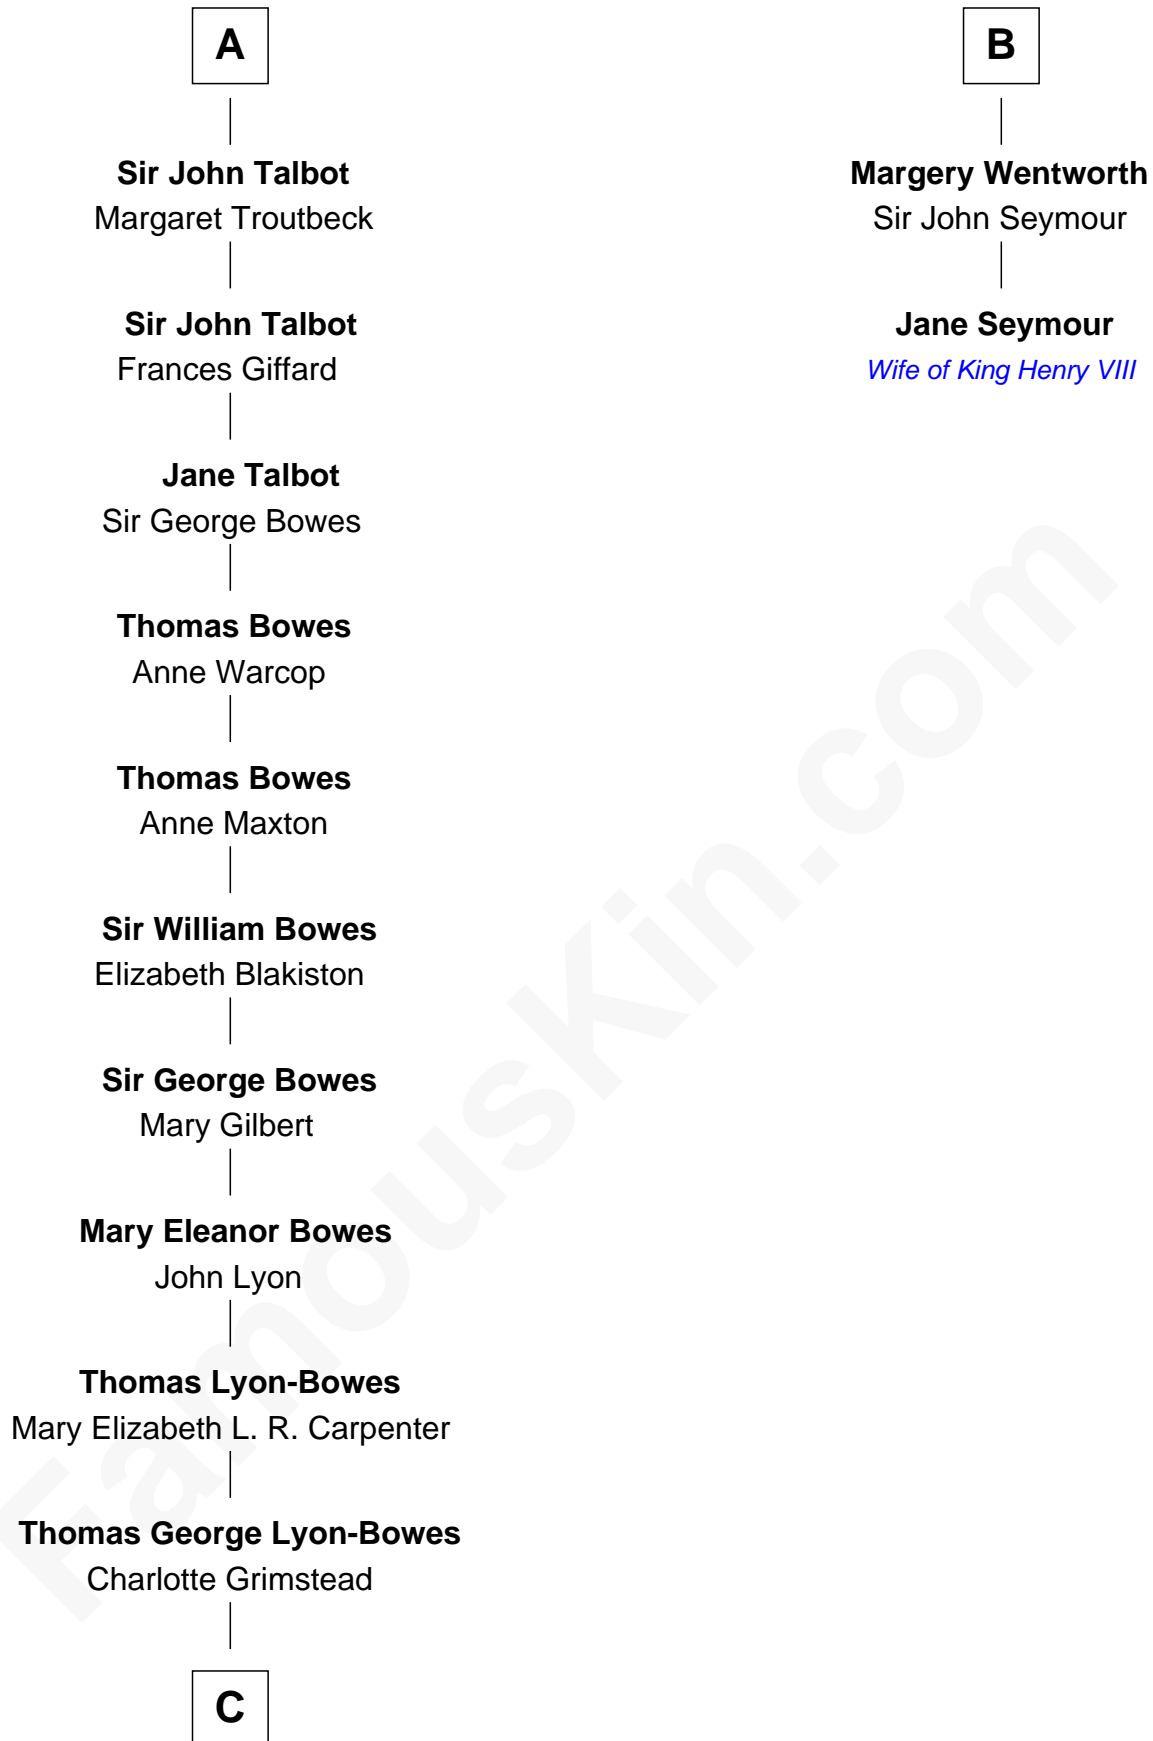

FamousKin.com Relationship Chart of

King Charles III

King of the United Kingdom

8th cousin 13 times removed of

Jane Seymour

3rd Wife of King Henry VIII

C

—
Claude Bowes-Lyon

Frances Dora Smith

—
Claude George Bowes-Lyon

Cecilia Nina Cavendish-Bentinck

—
Elizabeth Bowes-Lyon

George VI, King of the United Kingdom

—
Elizabeth II, Queen of the United Kingdom

Prince Philip of Edinburgh

—
King Charles III

King of the United Kingdom