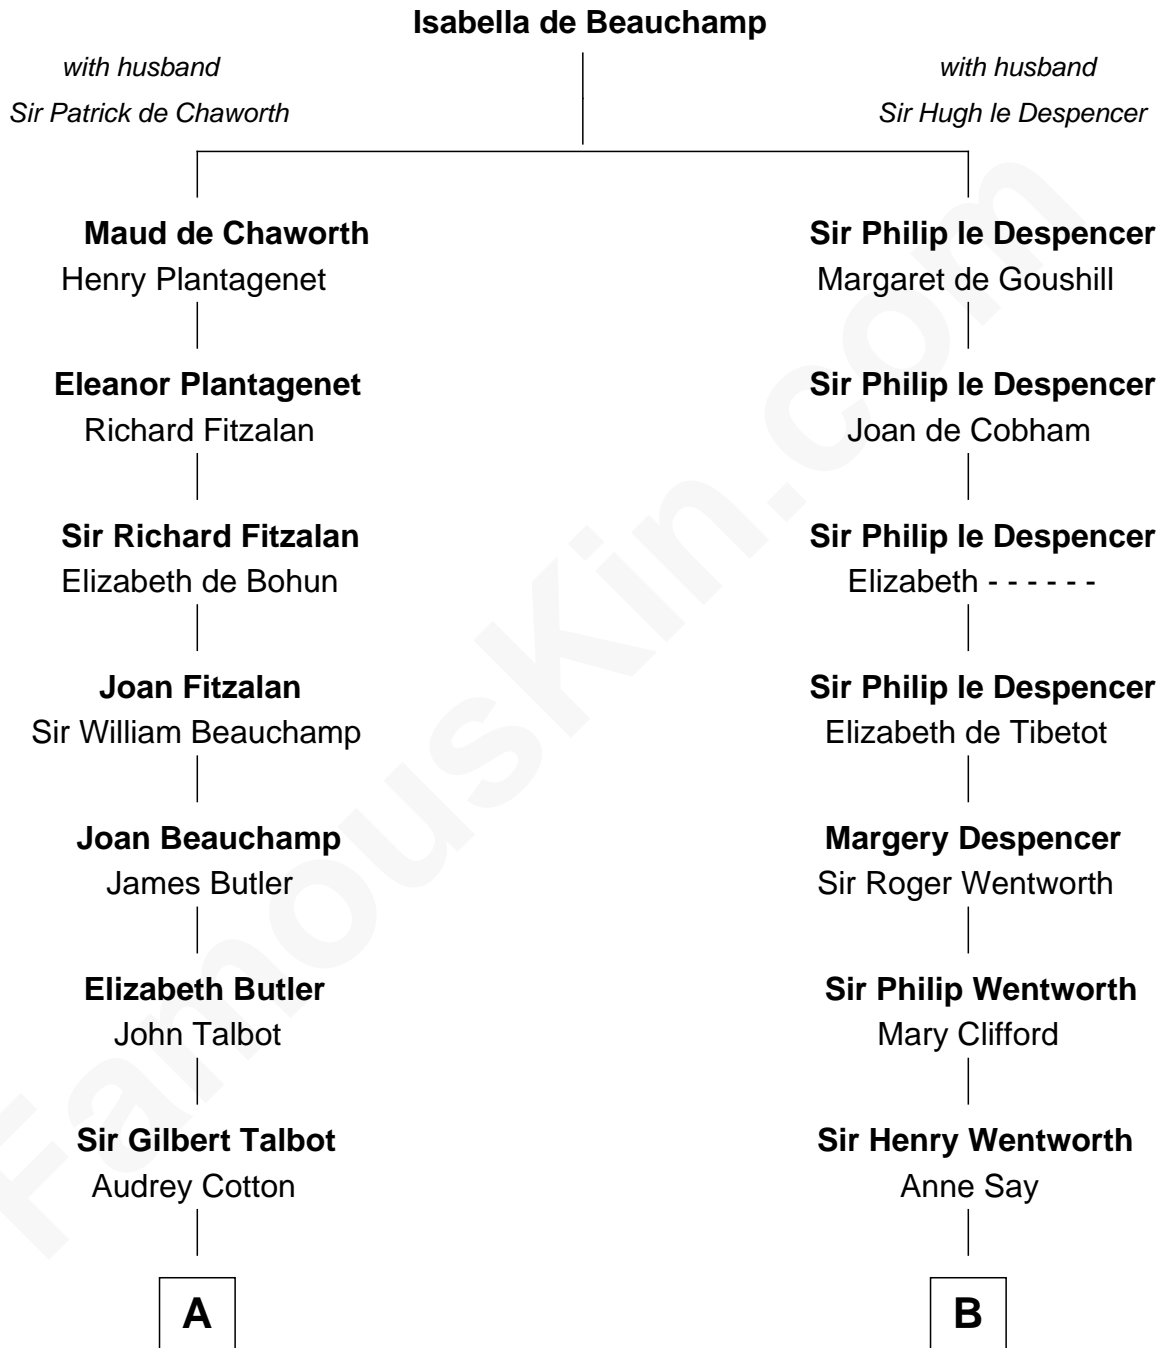

FamousKin.com Relationship Chart of

King Charles III

King of the United Kingdom

8th cousin 13 times removed of

Jane Seymour

3rd Wife of King Henry VIII

C

—
Claude Bowes-Lyon

Frances Dora Smith

—
Claude George Bowes-Lyon

Cecilia Nina Cavendish-Bentinck

—
Elizabeth Bowes-Lyon

George VI, King of the United Kingdom

—
Elizabeth II, Queen of the United Kingdom

Prince Philip of Edinburgh

—
King Charles III

King of the United Kingdom