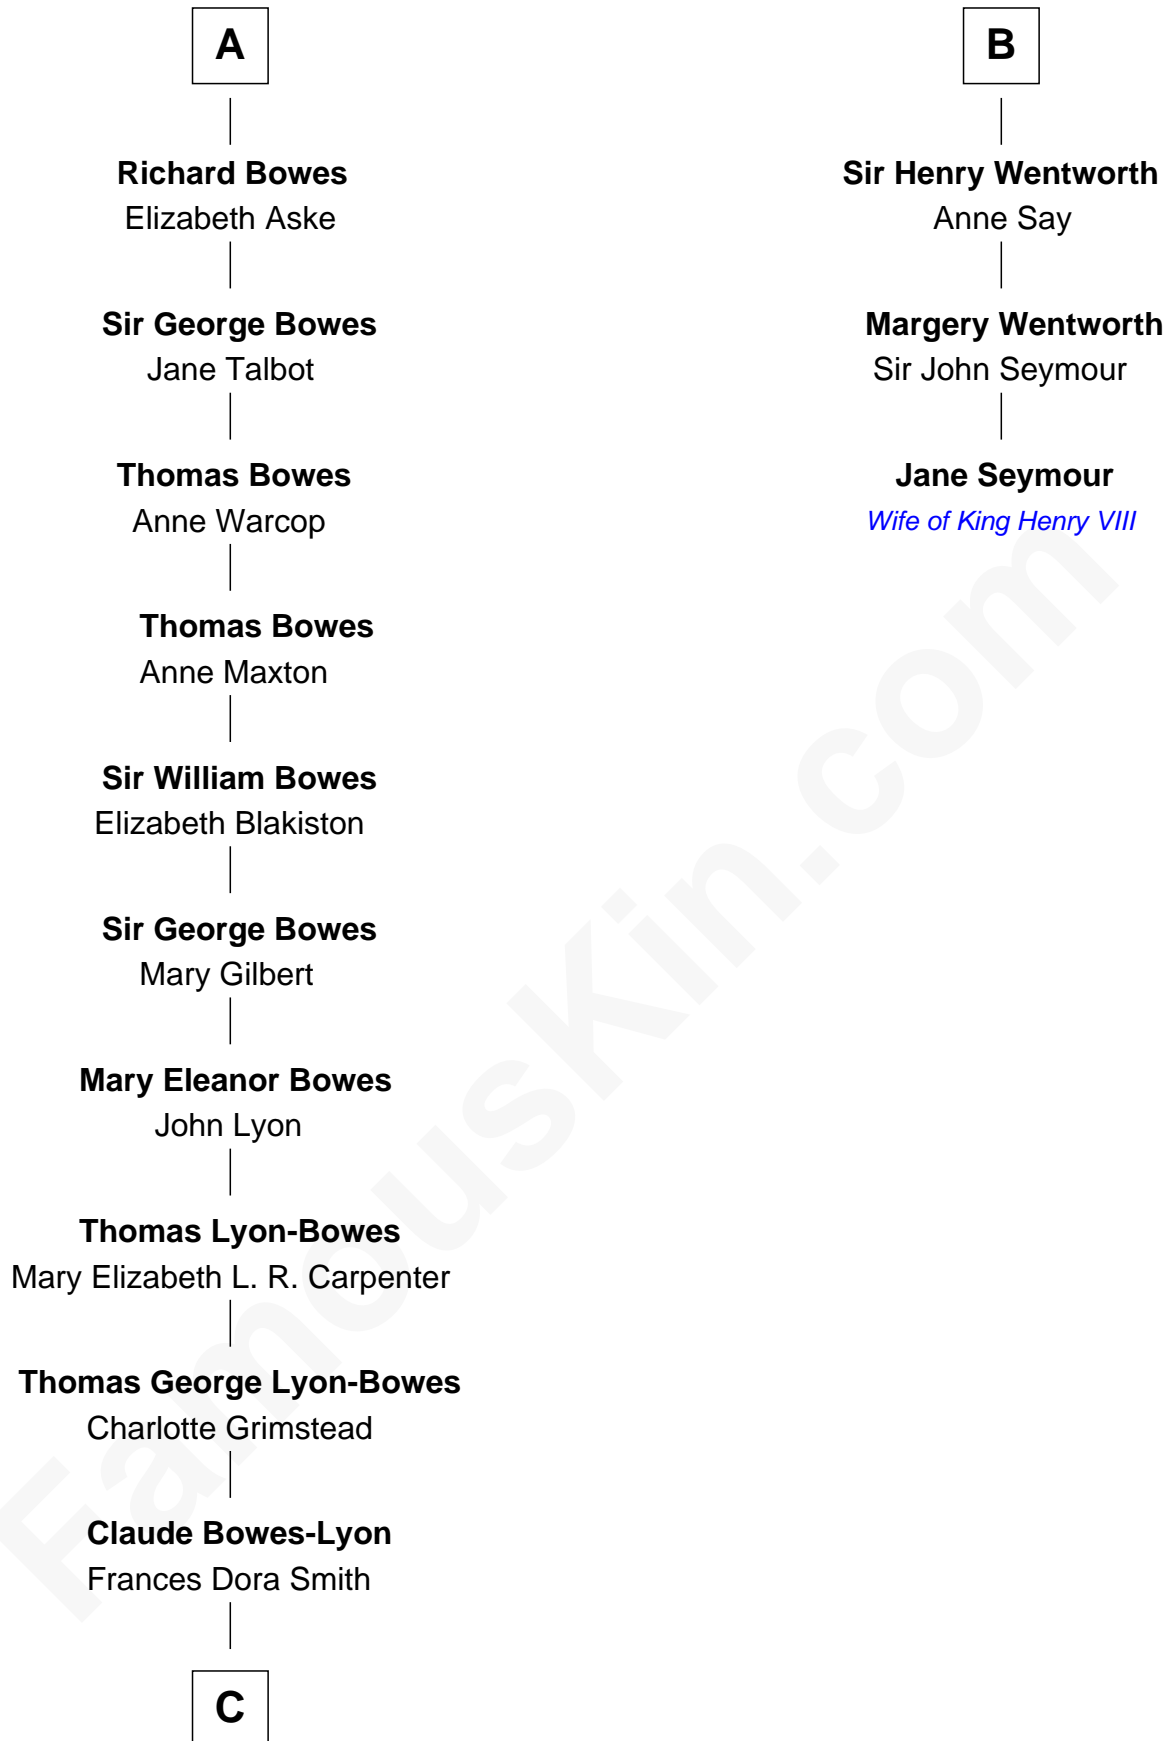

FamousKin.com Relationship Chart of

King Charles III

King of the United Kingdom

9th cousin 11 times removed of

Jane Seymour

3rd Wife of King Henry VIII

C

Claude George Bowes-Lyon
Cecilia Nina Cavendish-Bentinck

Elizabeth Bowes-Lyon
George VI, King of the United Kingdom

Elizabeth II, Queen of the United Kingdom
Prince Philip of Edinburgh

King Charles III
King of the United Kingdom

FamousKin.com