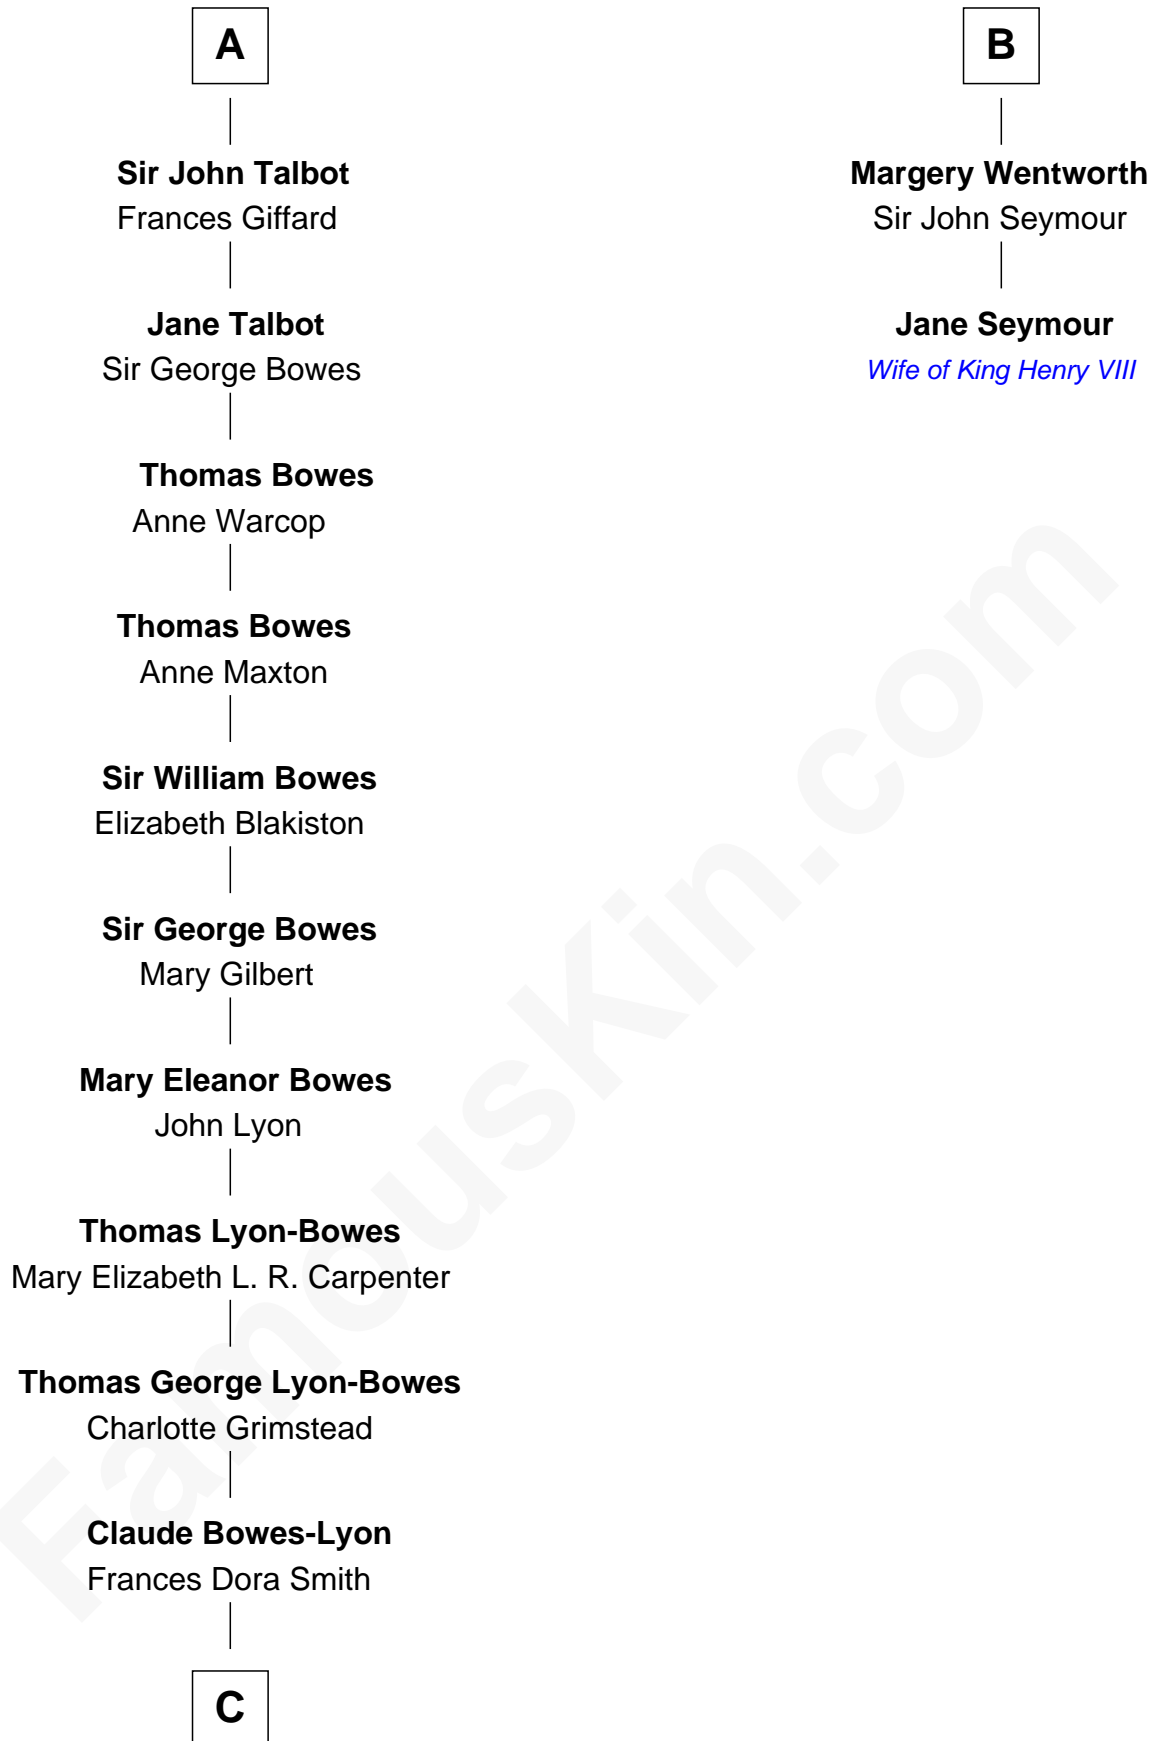

# FamousKin.com Relationship Chart of

**King Charles III**

*King of the United Kingdom*

8th cousin 12 times removed of

**Jane Seymour**

*3rd Wife of King Henry VIII*

**C**

**Claude George Bowes-Lyon**  
Cecilia Nina Cavendish-Bentinck

**Elizabeth Bowes-Lyon**  
George VI, King of the United Kingdom

**Elizabeth II, Queen of the United Kingdom**  
Prince Philip of Edinburgh

**King Charles III**  
*King of the United Kingdom*

FamousKin.com