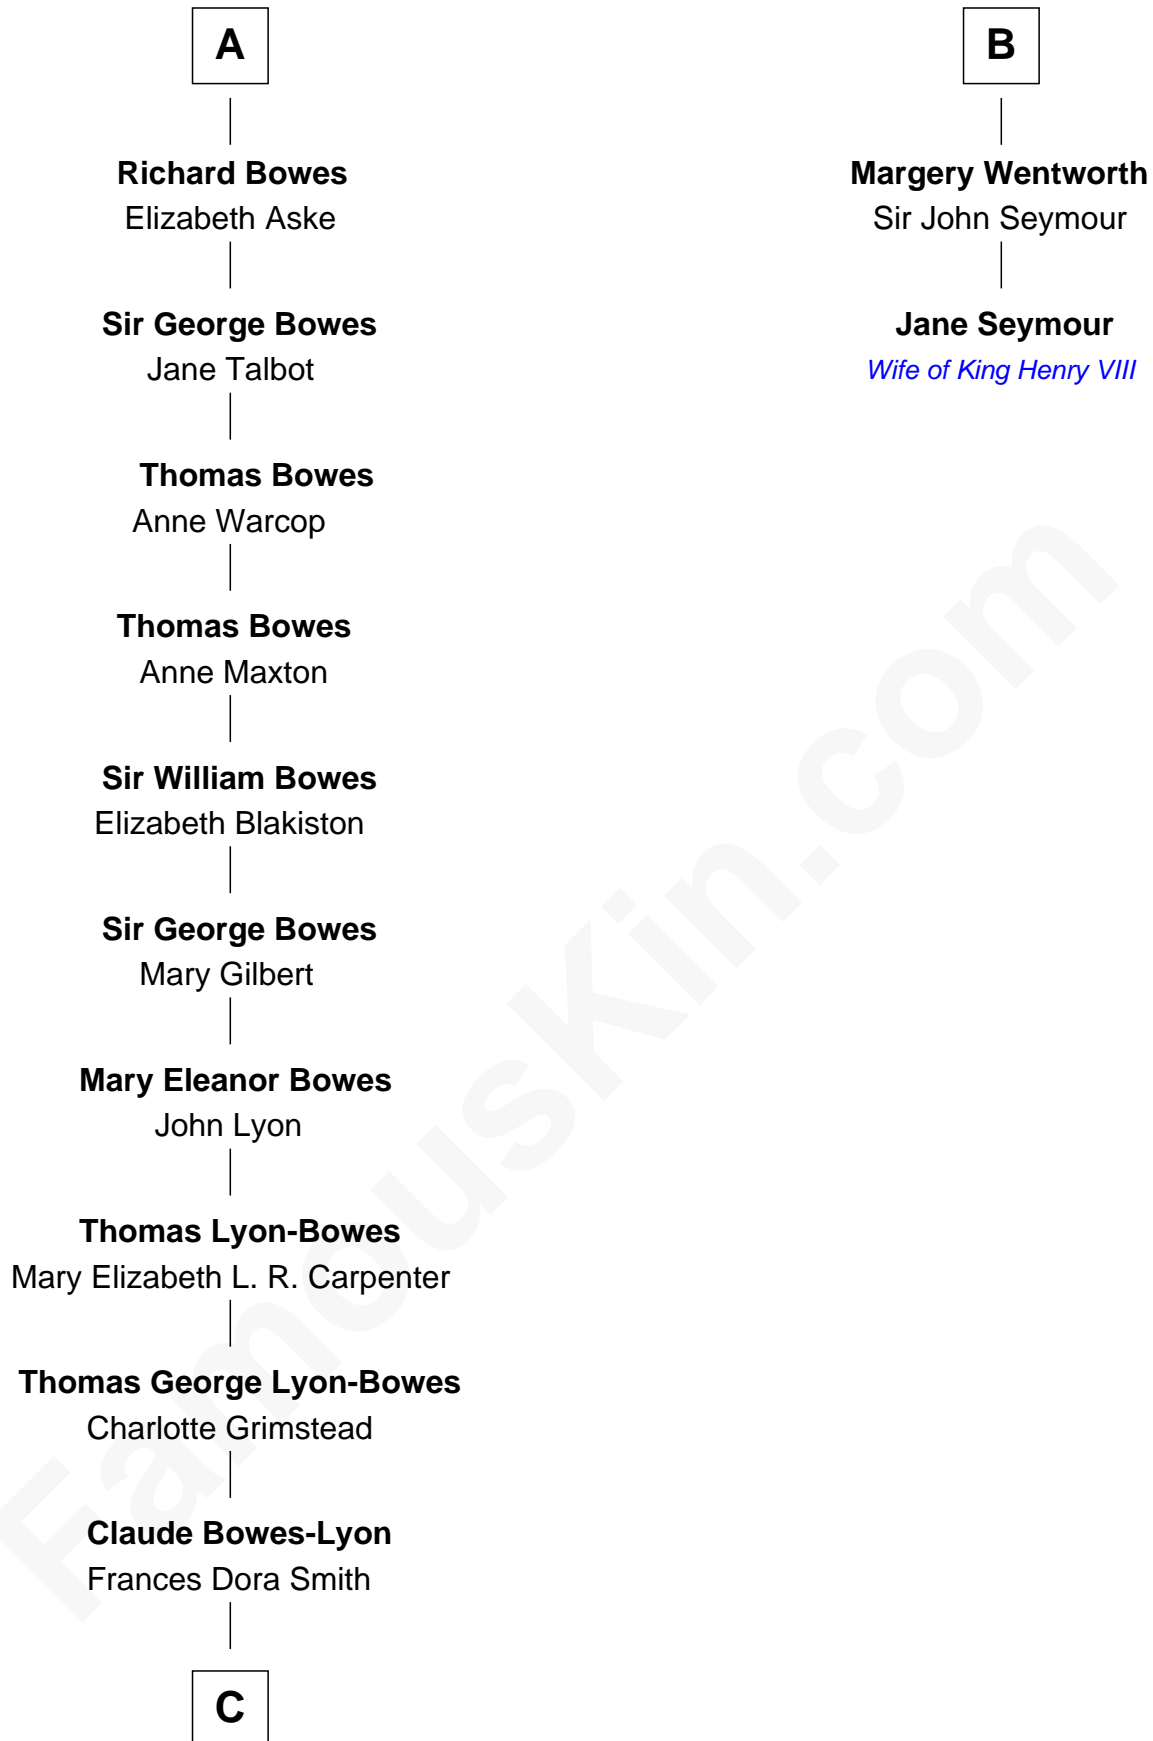

FamousKin.com Relationship Chart of

King Charles III

King of the United Kingdom

8th cousin 12 times removed of

Jane Seymour

3rd Wife of King Henry VIII

Sir Edmund Mortimer

Margaret de Fiennes

C

Claude George Bowes-Lyon
Cecilia Nina Cavendish-Bentinck

Elizabeth Bowes-Lyon
George VI, King of the United Kingdom

Elizabeth II, Queen of the United Kingdom
Prince Philip of Edinburgh

King Charles III
King of the United Kingdom