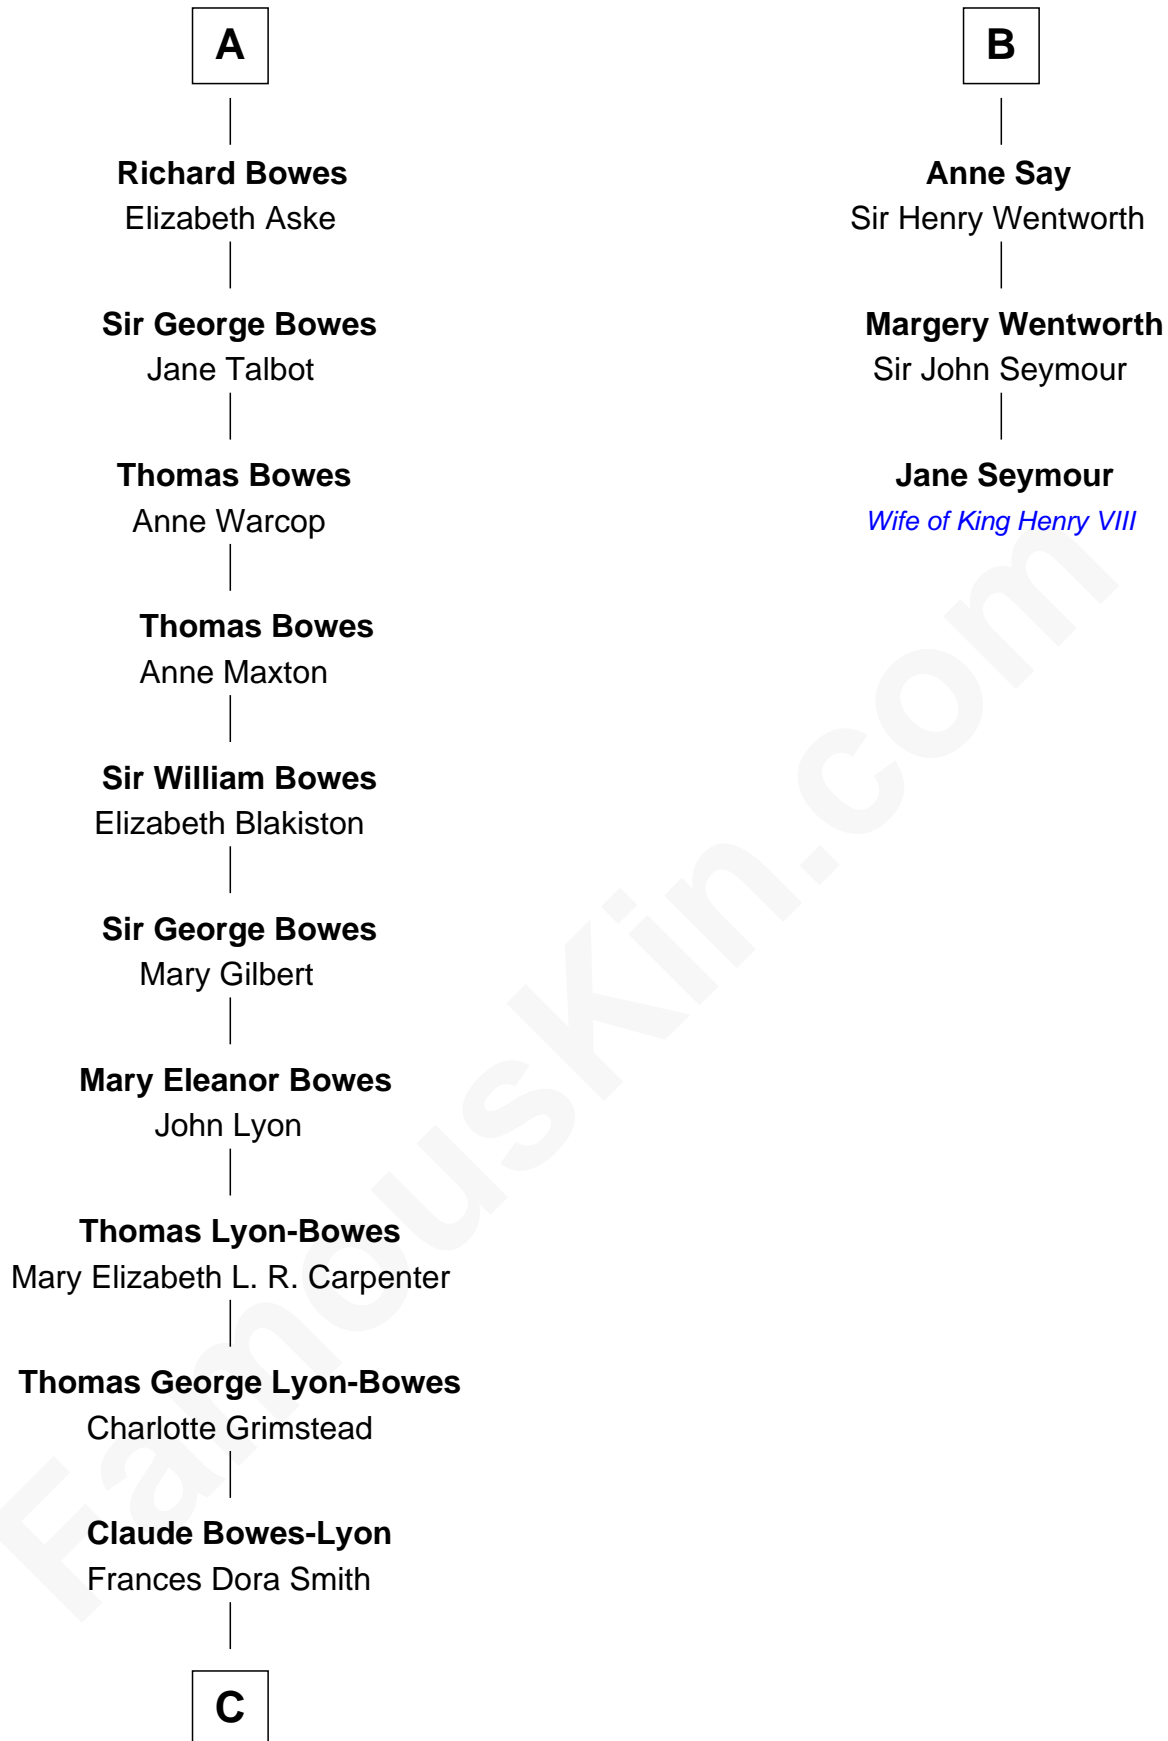

## Relationship Chart of

### King Charles III

*King of the United Kingdom*

9th cousin 11 times removed of

**Jane Seymour**

*3rd Wife of King Henry VIII*

**C**

**Claude George Bowes-Lyon**  
Cecilia Nina Cavendish-Bentinck

**Elizabeth Bowes-Lyon**  
George VI, King of the United Kingdom

**Elizabeth II, Queen of the United Kingdom**  
Prince Philip of Edinburgh

**King Charles III**  
*King of the United Kingdom*

FamousKin.com