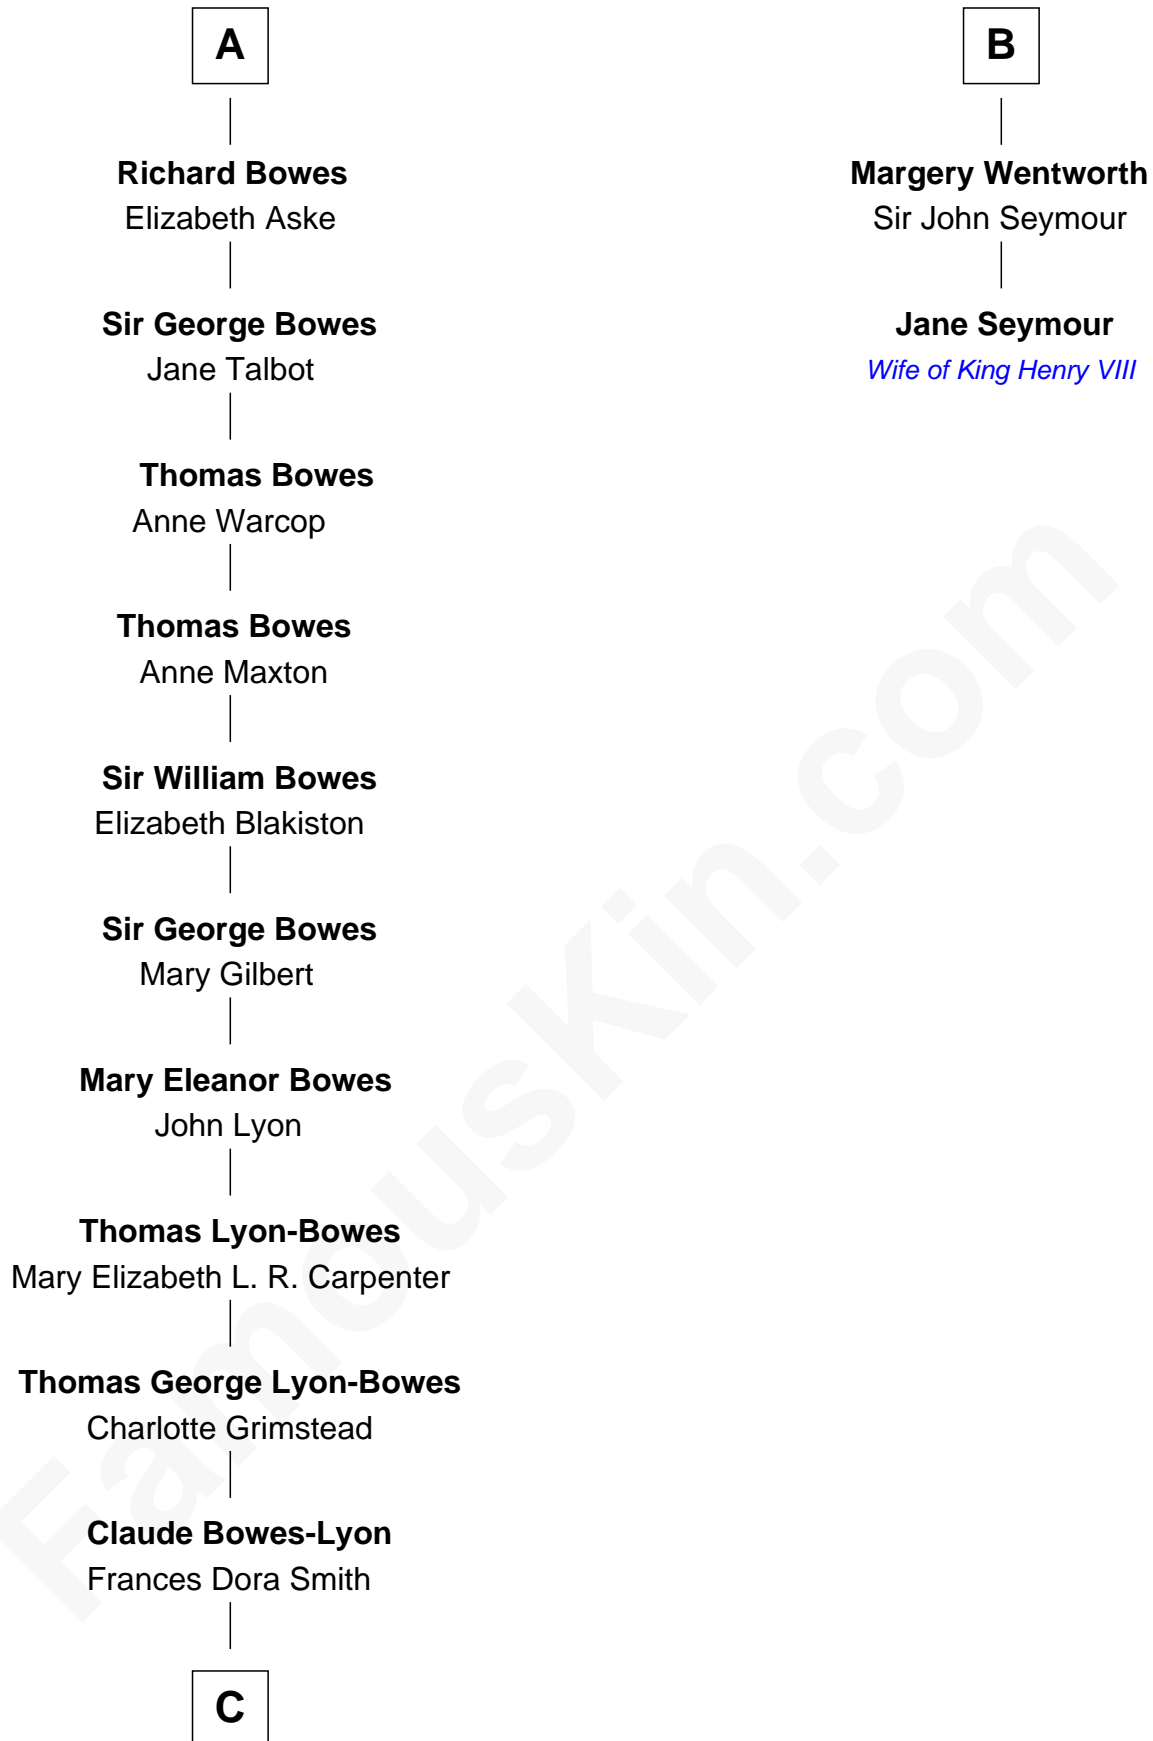

# FamousKin.com Relationship Chart of

**King Charles III**

*King of the United Kingdom*

8th cousin 12 times removed of

**Jane Seymour**

*3rd Wife of King Henry VIII*

**Eudo la Zouche**  
Milicent de Cantilupe

**Eve la Zouche**  
Sir Maurice de Berkeley

**Isabel de Berkeley**  
Sir Robert de Clifford

**Sir Roger de Clifford**  
Maud de Beauchamp

**Katherine de Clifford**  
Sir Ralph de Greystoke

**Joan de Greystoke**  
Sir William Bowes

**Sir William Bowes**  
Maud FitzHugh

**Sir Ralph Bowes**  
Margery Conyers

**A**

**Sir William la Zouche**  
Maud Lovel

**Milicent la Zouche**  
Sir William Deincourt

**Margaret Deincourt**  
Sir Robert de Tibetot

**Elizabeth de Tibetot**  
Sir Philip le Despencer

**Margery Despencer**  
Sir Roger Wentworth

**Sir Philip Wentworth**  
Mary Clifford

**Sir Henry Wentworth**  
Anne Say

**B**

**C**

**Claude George Bowes-Lyon**  
Cecilia Nina Cavendish-Bentinck