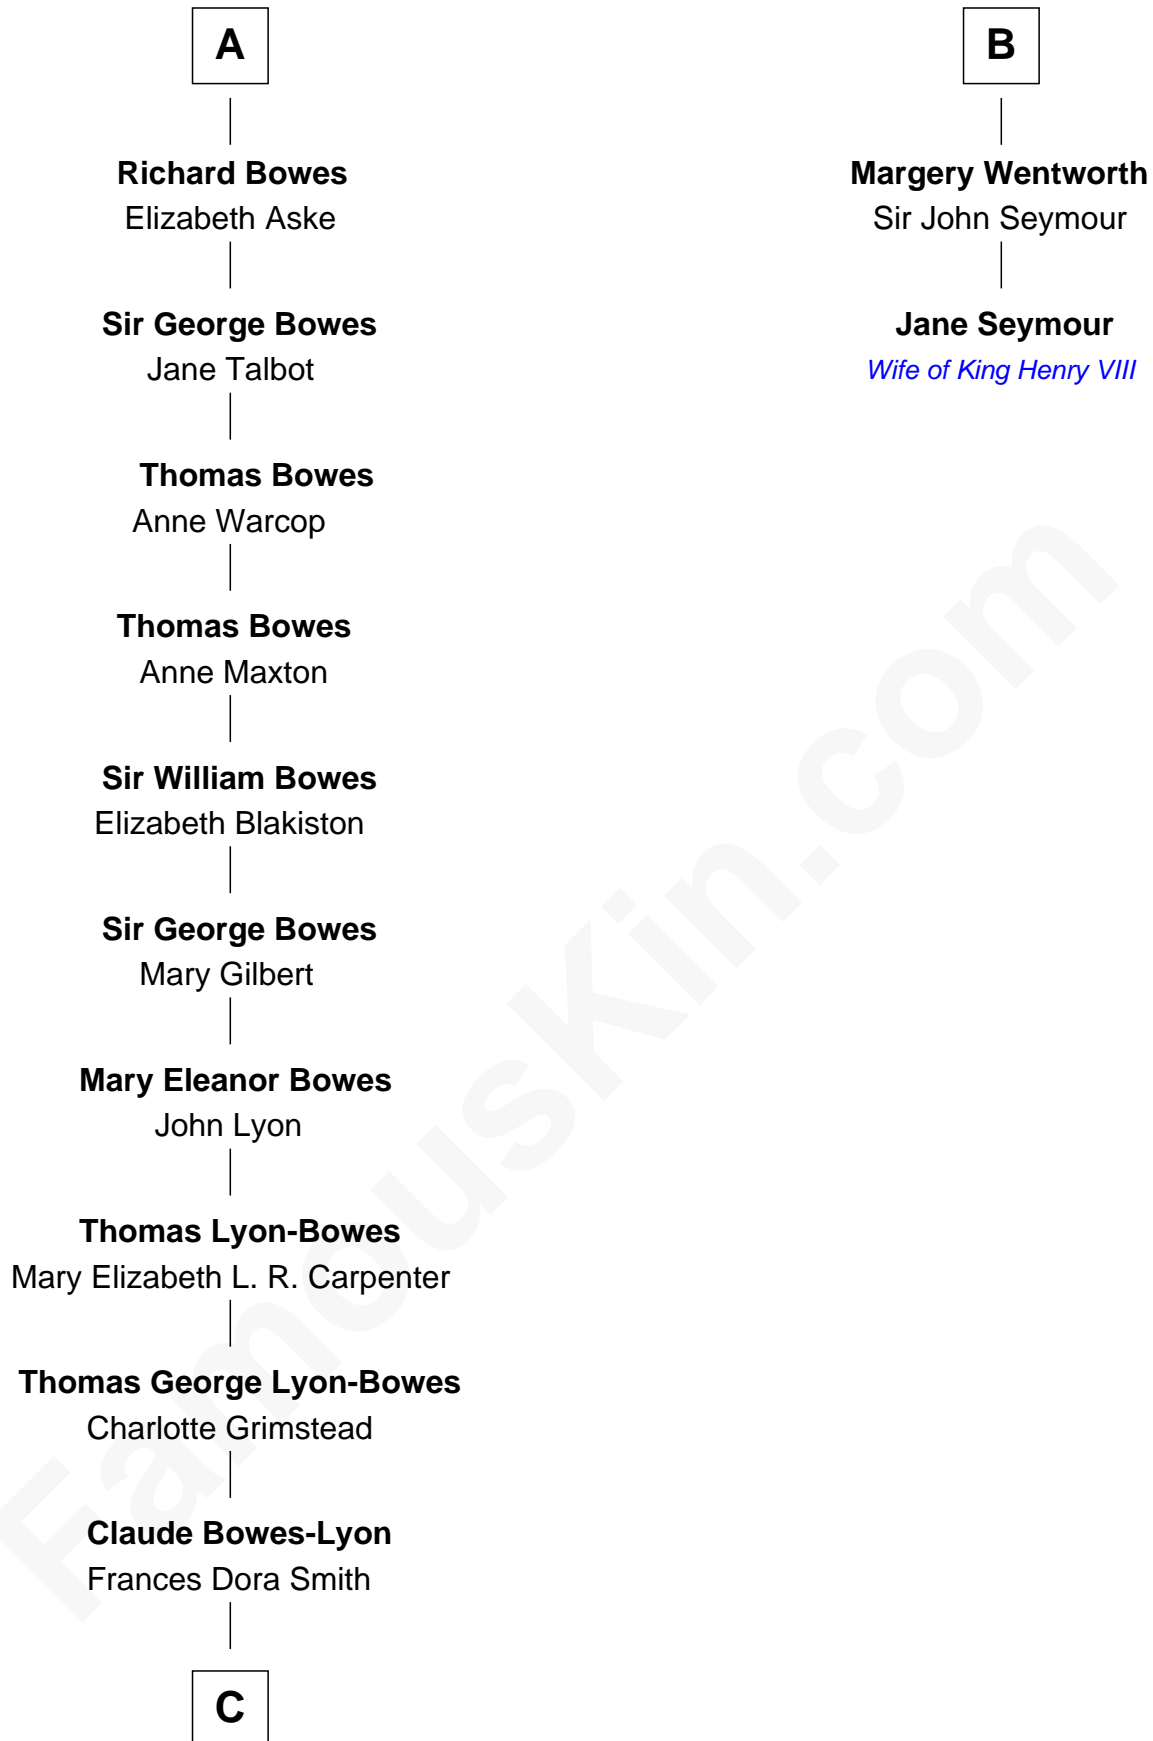

# FamousKin.com Relationship Chart of

**King Charles III**

*King of the United Kingdom*

8th cousin 12 times removed of

**Jane Seymour**

*3rd Wife of King Henry VIII*

**Sir James de Audley**

Ela Longespee

Iseult de Mortimer

**Alice de Audley**

Sir Ralph de Neville

**Margaret de Neville**

Sir Henry Percy

**Sir Henry Percy**

Elizabeth Mortimer

**Elizabeth Percy**

Sir John Clifford

**Mary Clifford**

Sir Philip Wentworth

**Sir Henry Wentworth**

Anne Say

**B**

**C**

**Claude George Bowes-Lyon**  
Cecilia Nina Cavendish-Bentinck

**Elizabeth Bowes-Lyon**  
George VI, King of the United Kingdom

**Elizabeth II, Queen of the United Kingdom**  
Prince Philip of Edinburgh

**King Charles III**  
*King of the United Kingdom*

FamousKin.com