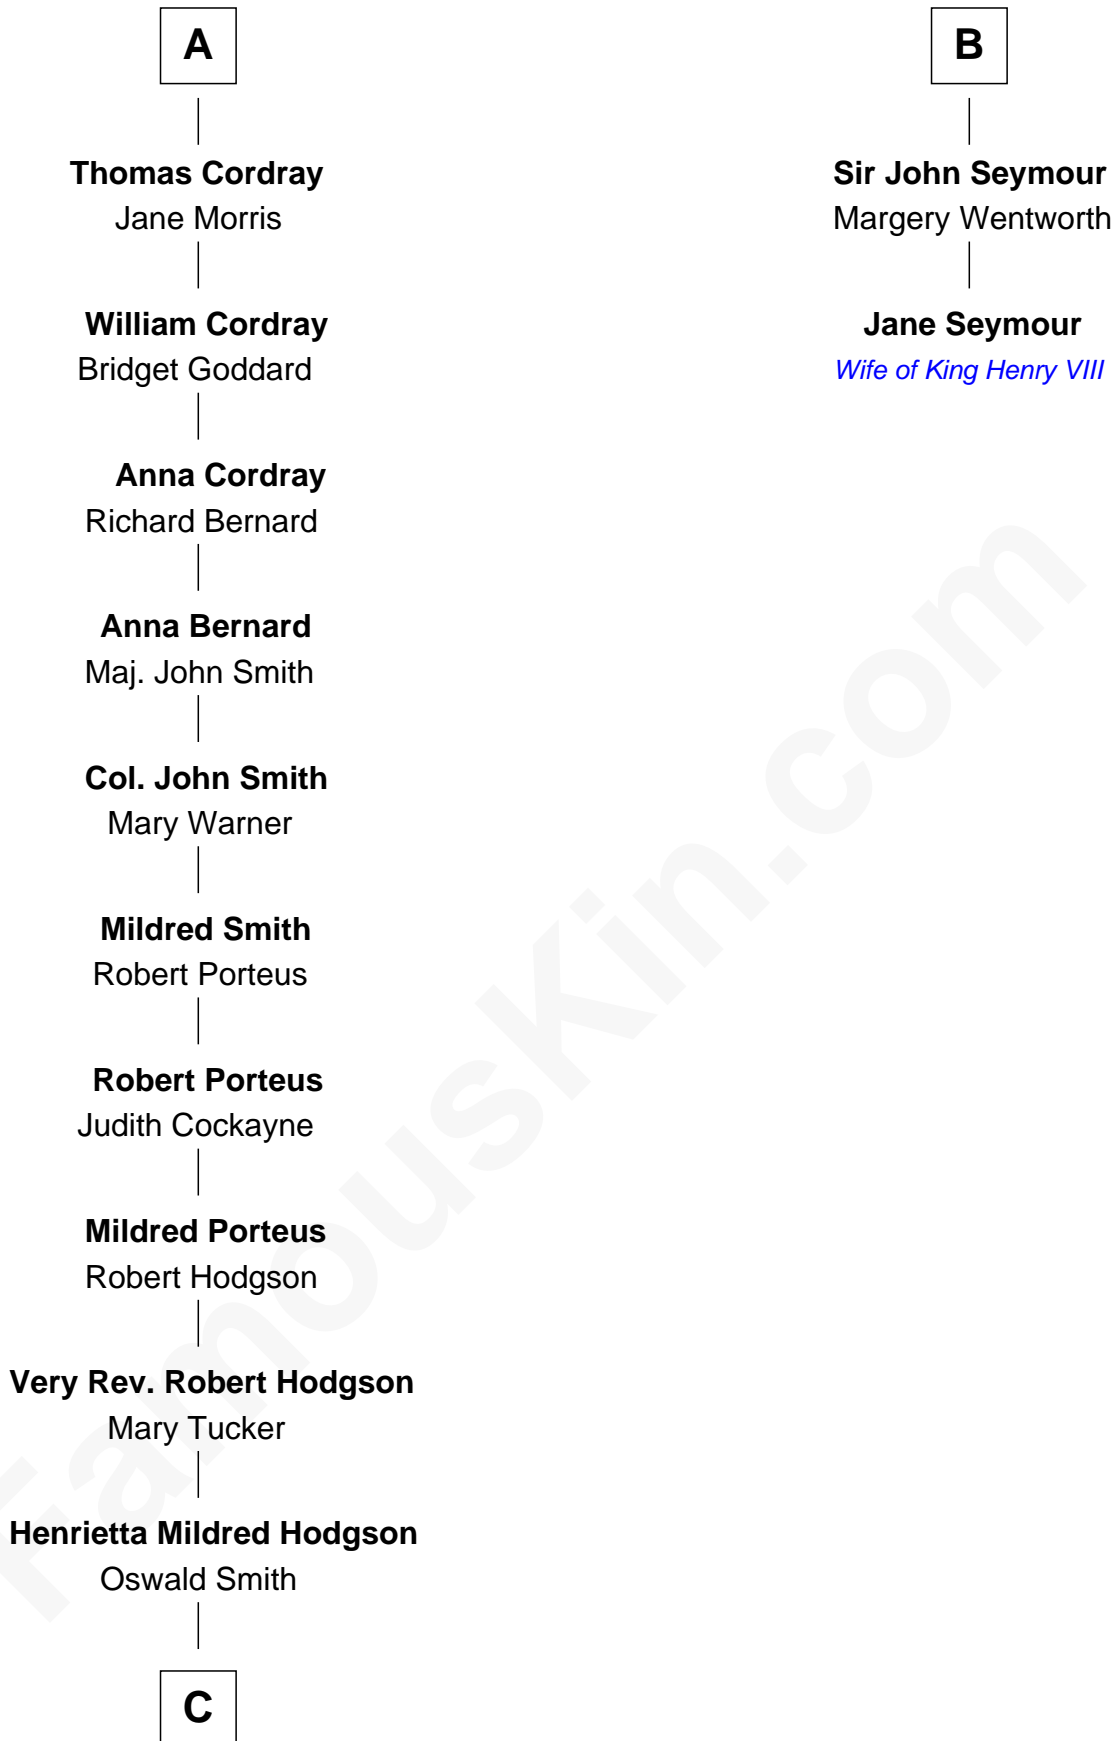

FamousKin.com Relationship Chart of

King Charles III

King of the United Kingdom

8th cousin 13 times removed of

Jane Seymour

3rd Wife of King Henry VIII

Sir John de Beauchamp
Joan Chenduit

C

Frances Dora Smith

Claude Bowes-Lyon

Claude George Bowes-Lyon

Cecilia Nina Cavendish-Bentinck

Elizabeth Bowes-Lyon

George VI, King of the United Kingdom

Elizabeth II, Queen of the United Kingdom

Prince Philip of Edinburgh