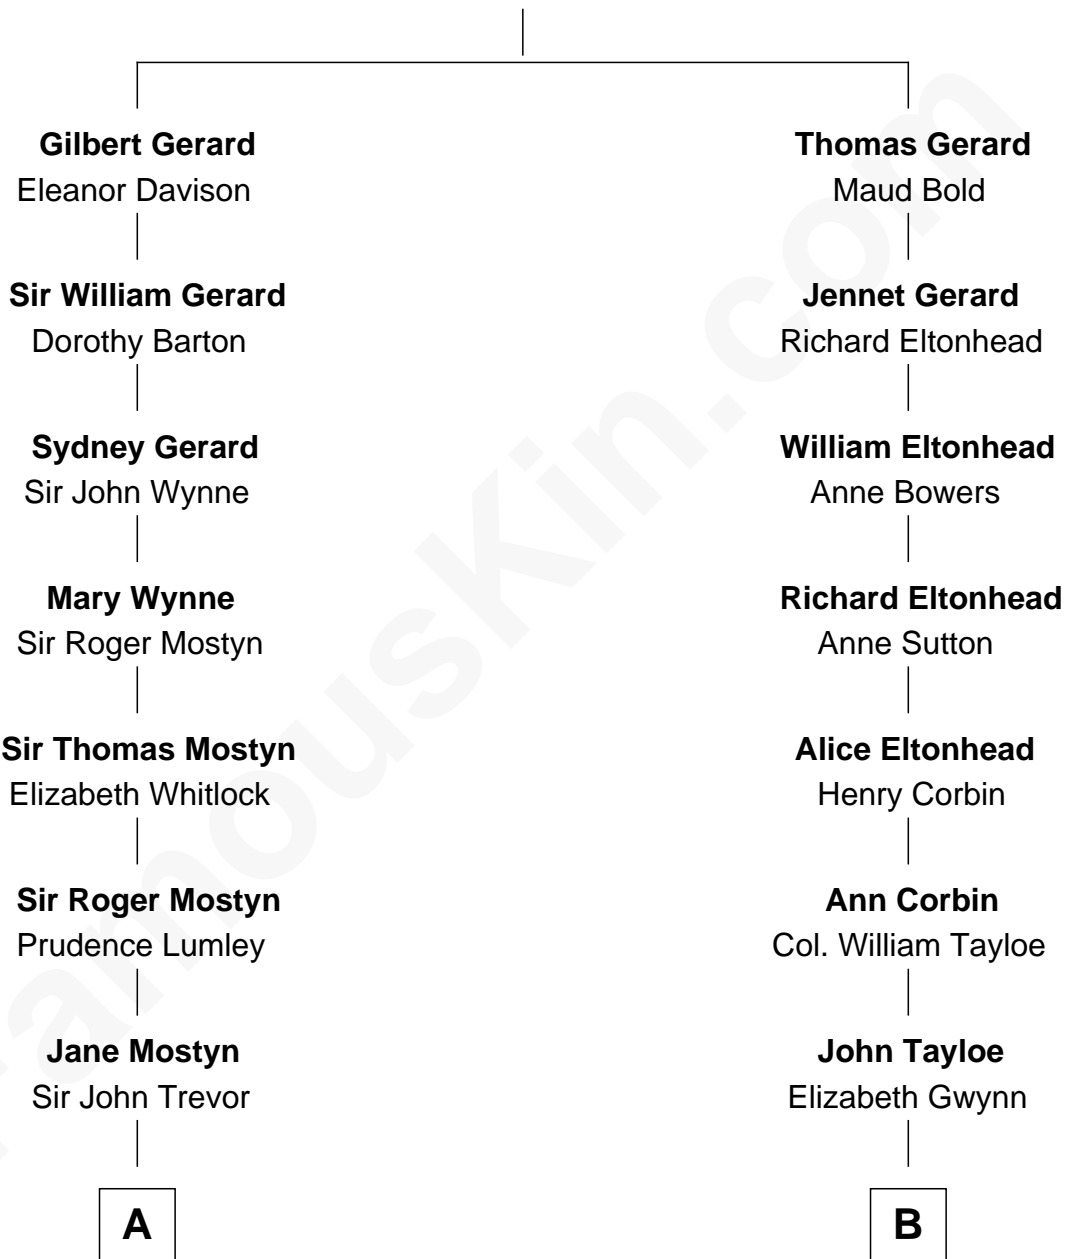

FamousKin.com Relationship Chart of

King Charles III

King of the United Kingdom

9th cousin 7 times removed of

Edward Lloyd V

13th Governor of Maryland

William Gerard

Elizabeth Byron

A

Anne Trevor
Michael Hill

Arthur Hill-Trevor
Anne Stafford

Anne Hill-Trevor
Garret Wellesley

Sir Richard Colley Wellesley
Hyacinthe Gabrielle Fagan

Anne Wellesley
Charles Augustus Cavendish-Bentinck

Rev. Charles William Cavendish-Bentinck
Caroline Louisa Burnaby