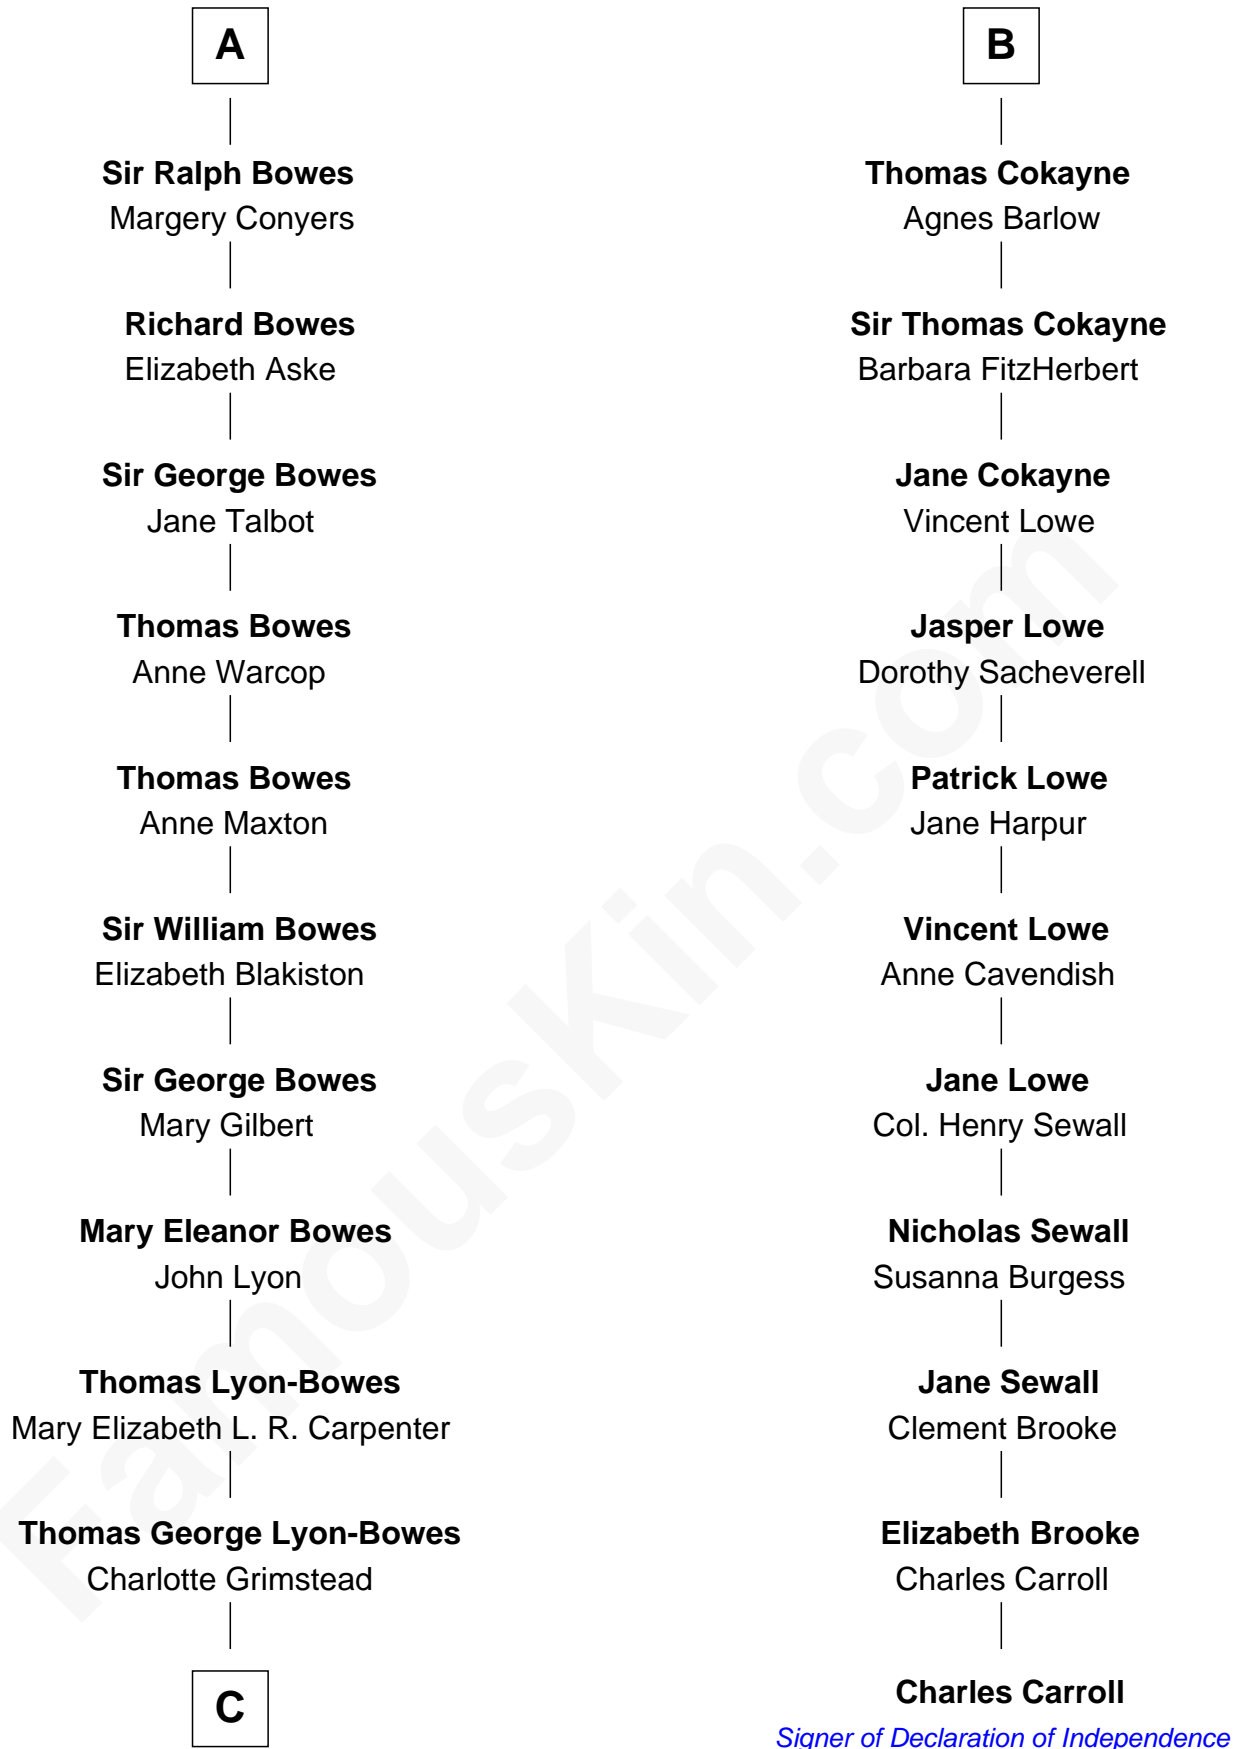

FamousKin.com Relationship Chart of

King Charles III

King of the United Kingdom

17th cousin 4 times removed of

Charles Carroll

Signer of the Declaration of Independence

Sir William de Ros

Lucy FitzPiers

Sir William de Ros
Eustache Fitz Ralph

Ivetta de Ros
Sir Geoffrey le Scrope

Henry Scrope
Joan - - - - -

Joan Scrope
Henry Fitzhugh

Henry FitzHugh
Elizabeth Grey

Sir William FitzHugh
Margery Willoughby

Maud FitzHugh
Sir William Bowes

B

C

—
Claude Bowes-Lyon

Frances Dora Smith

—
Claude George Bowes-Lyon

Cecilia Nina Cavendish-Bentinck

—
Elizabeth Bowes-Lyon

George VI, King of the United Kingdom