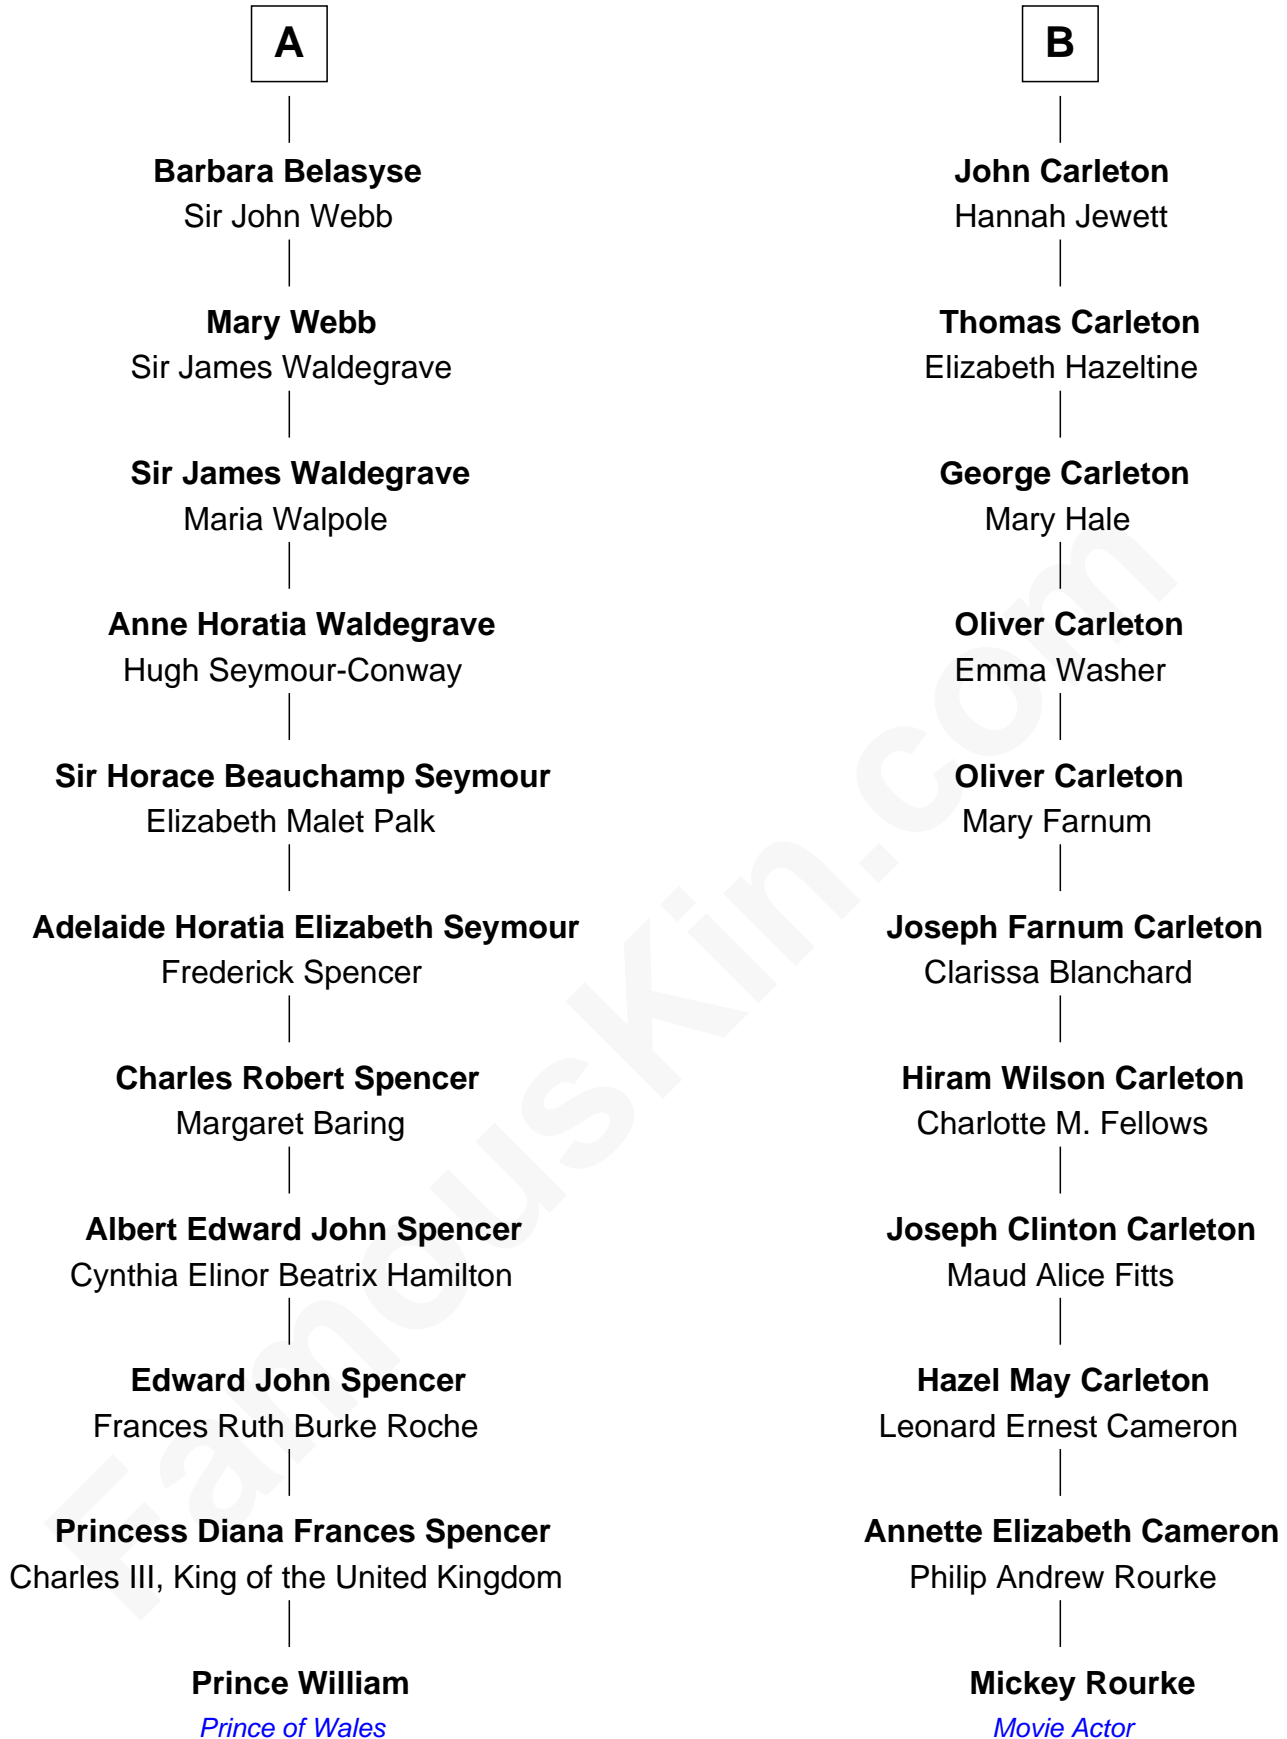

# FamousKin.com Relationship Chart of

**Prince William**

*Prince of Wales*

17th cousin of

**Mickey Rourke**

*Movie Actor*

**Sir William Gascoigne**

Jane de Neville

**Sir William Gascoigne**

Margaret Percy

**Agnes Gascoigne**

Sir Thomas Fairfax

**Sir Nicholas Fairfax**

Jane Palmes

**Margaret Fairfax**

Sir William Belasyse

Sir Christopher Ward

**Anne Ward**

Sir Ralph Neville

**Katherine Neville**

Sir Walter Strickland

**Walter Strickland**

Agnes - - - - -

**Ellen Strickland**

John Carleton

**Walter Carleton**

Jane Gibbon

**Edward Carleton**

Ellen Newton

**B**

William photo by [InSapphoWeTrust](#) (CC BY-SA 2.0)

Mickey Rourke photo by [Anton Belickiy](#) (CC BY 2.0)