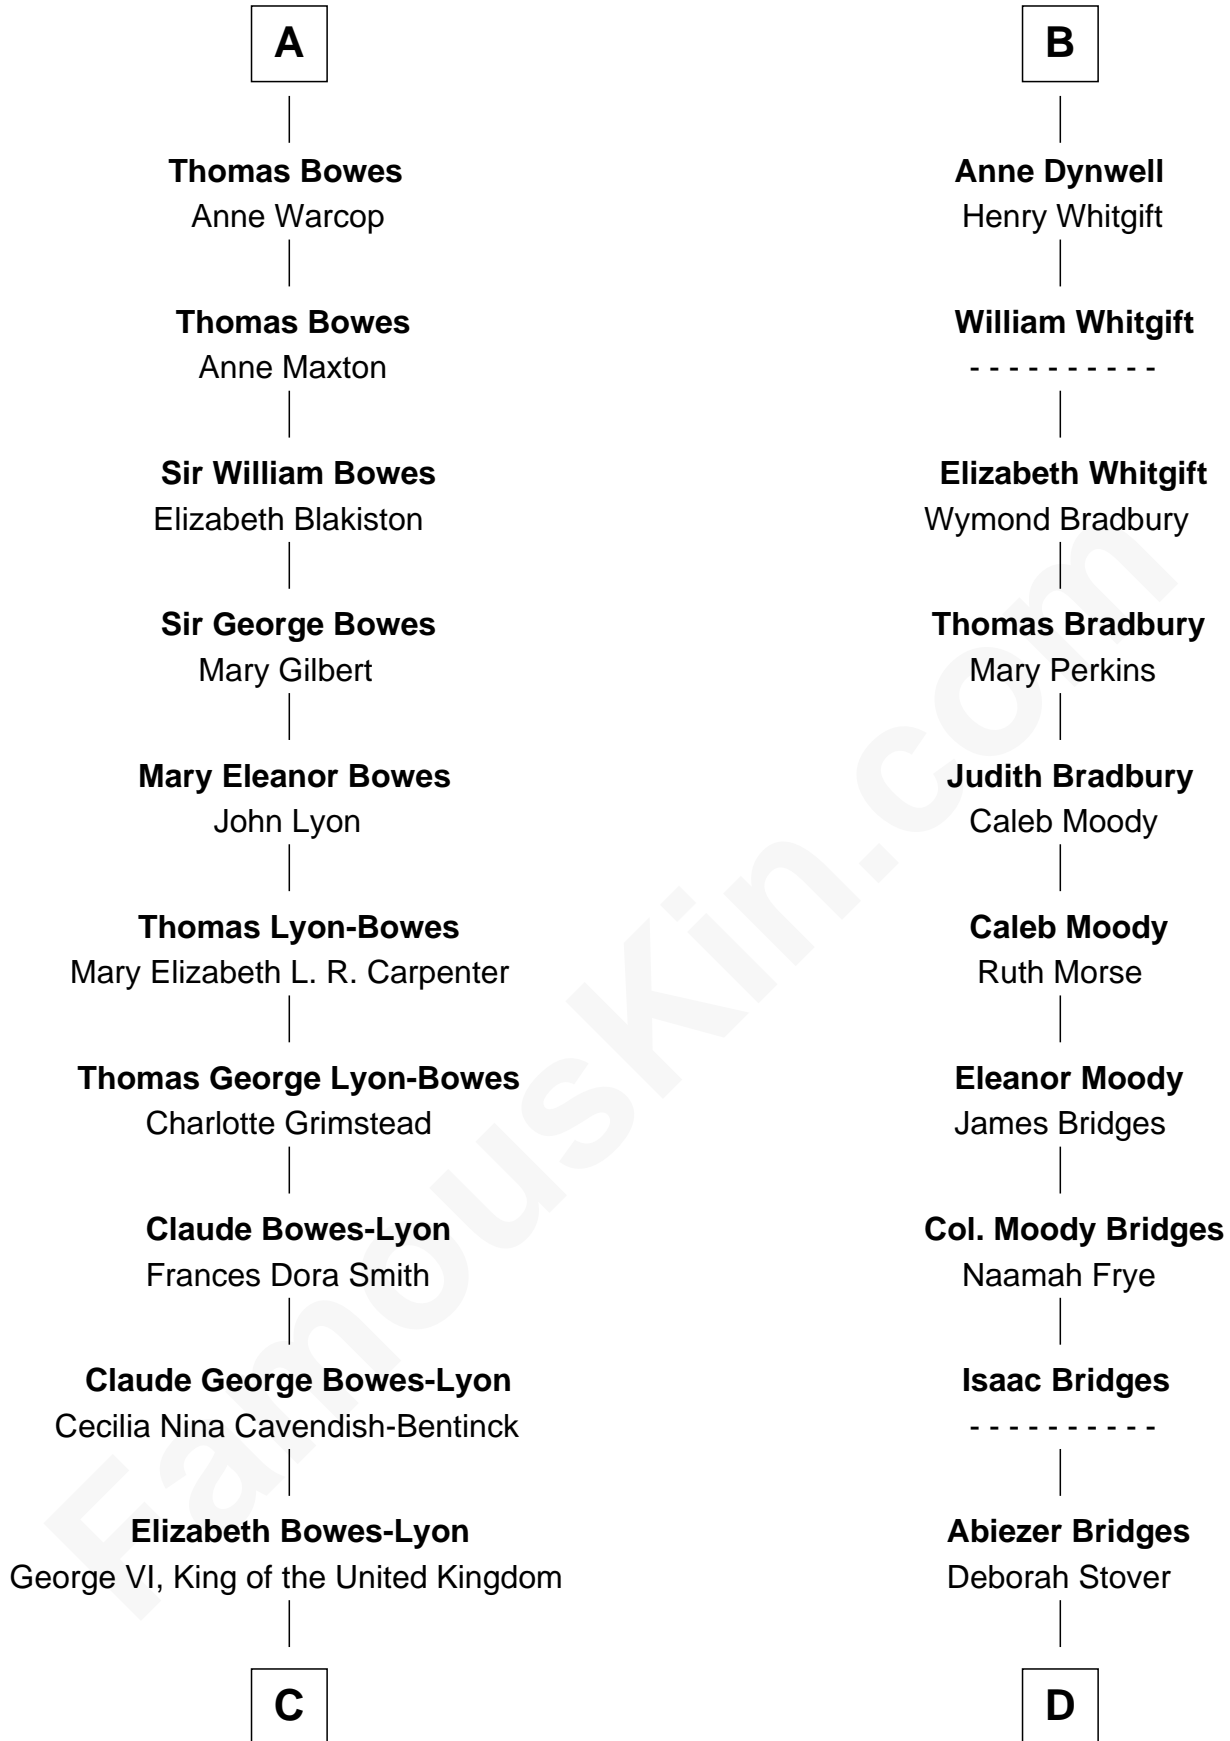

# FamousKin.com Relationship Chart of

**Prince William**

*Prince of Wales*

19th cousin 1 time removed of

**Owen Brewster**

*54th Governor of Maine*

**Sir Robert de Clifford**

Isabel de Berkeley

**C**

**Elizabeth II, Queen of the United Kingdom**

Prince Philip of Edinburgh

**Charles III, King of the United Kingdom**

Princess Diana Frances Spencer

**Prince William**

*Prince of Wales*

**D**

**Rev. Otis Bridges**

Margaret Owen

**Owen W. Bridges**

Lydia A. - - - - -

**Carrie S. Bridges**

William Edmund Brewster

**Owen Brewster**

*54th Governor of Maine*