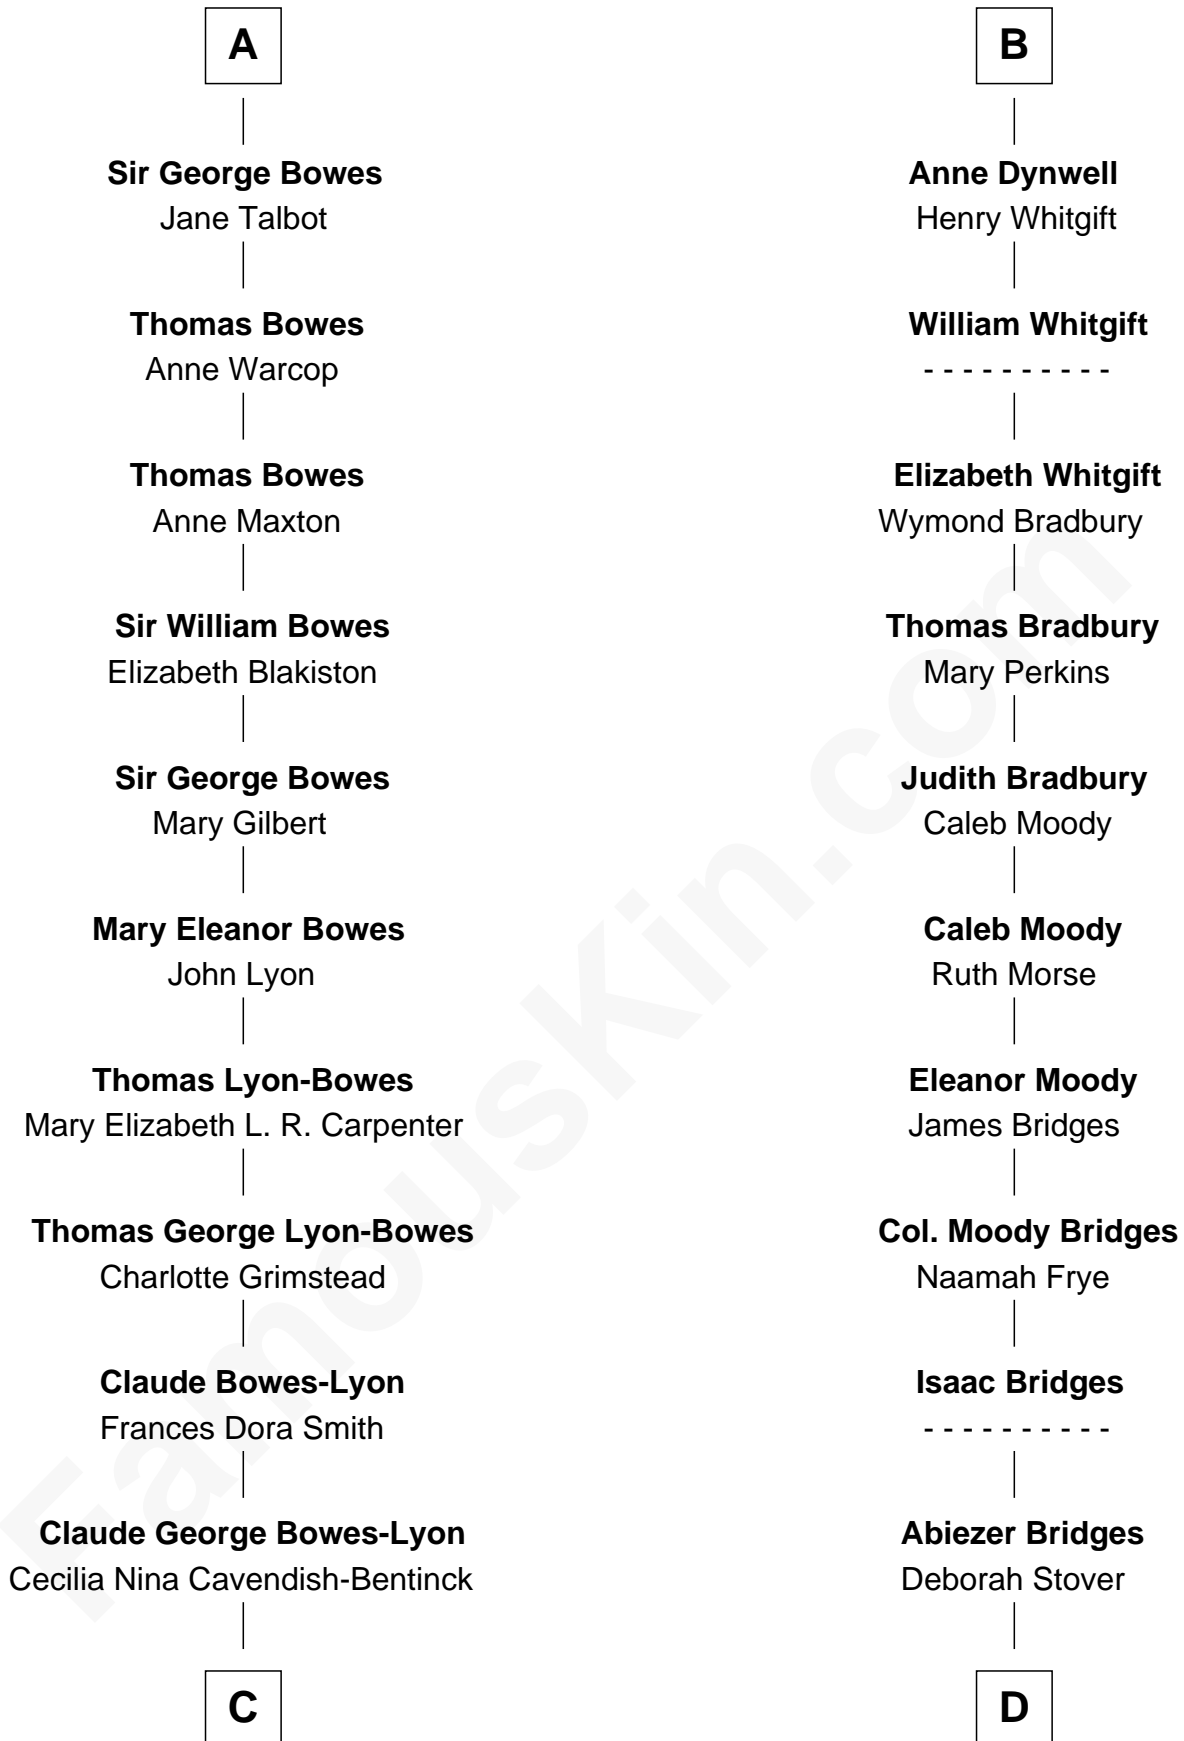

FamousKin.com Relationship Chart of

Prince William

Prince of Wales

20th cousin of

Owen Brewster

54th Governor of Maine

Sir Geoffrey le Scrope

Ivetta de Ros

C

Elizabeth Bowes-Lyon

George VI, King of the United Kingdom

Elizabeth II, Queen of the United Kingdom

Prince Philip of Edinburgh

Charles III, King of the United Kingdom

Princess Diana Frances Spencer

Prince William

Owen Brewster

54th Governor of Maine