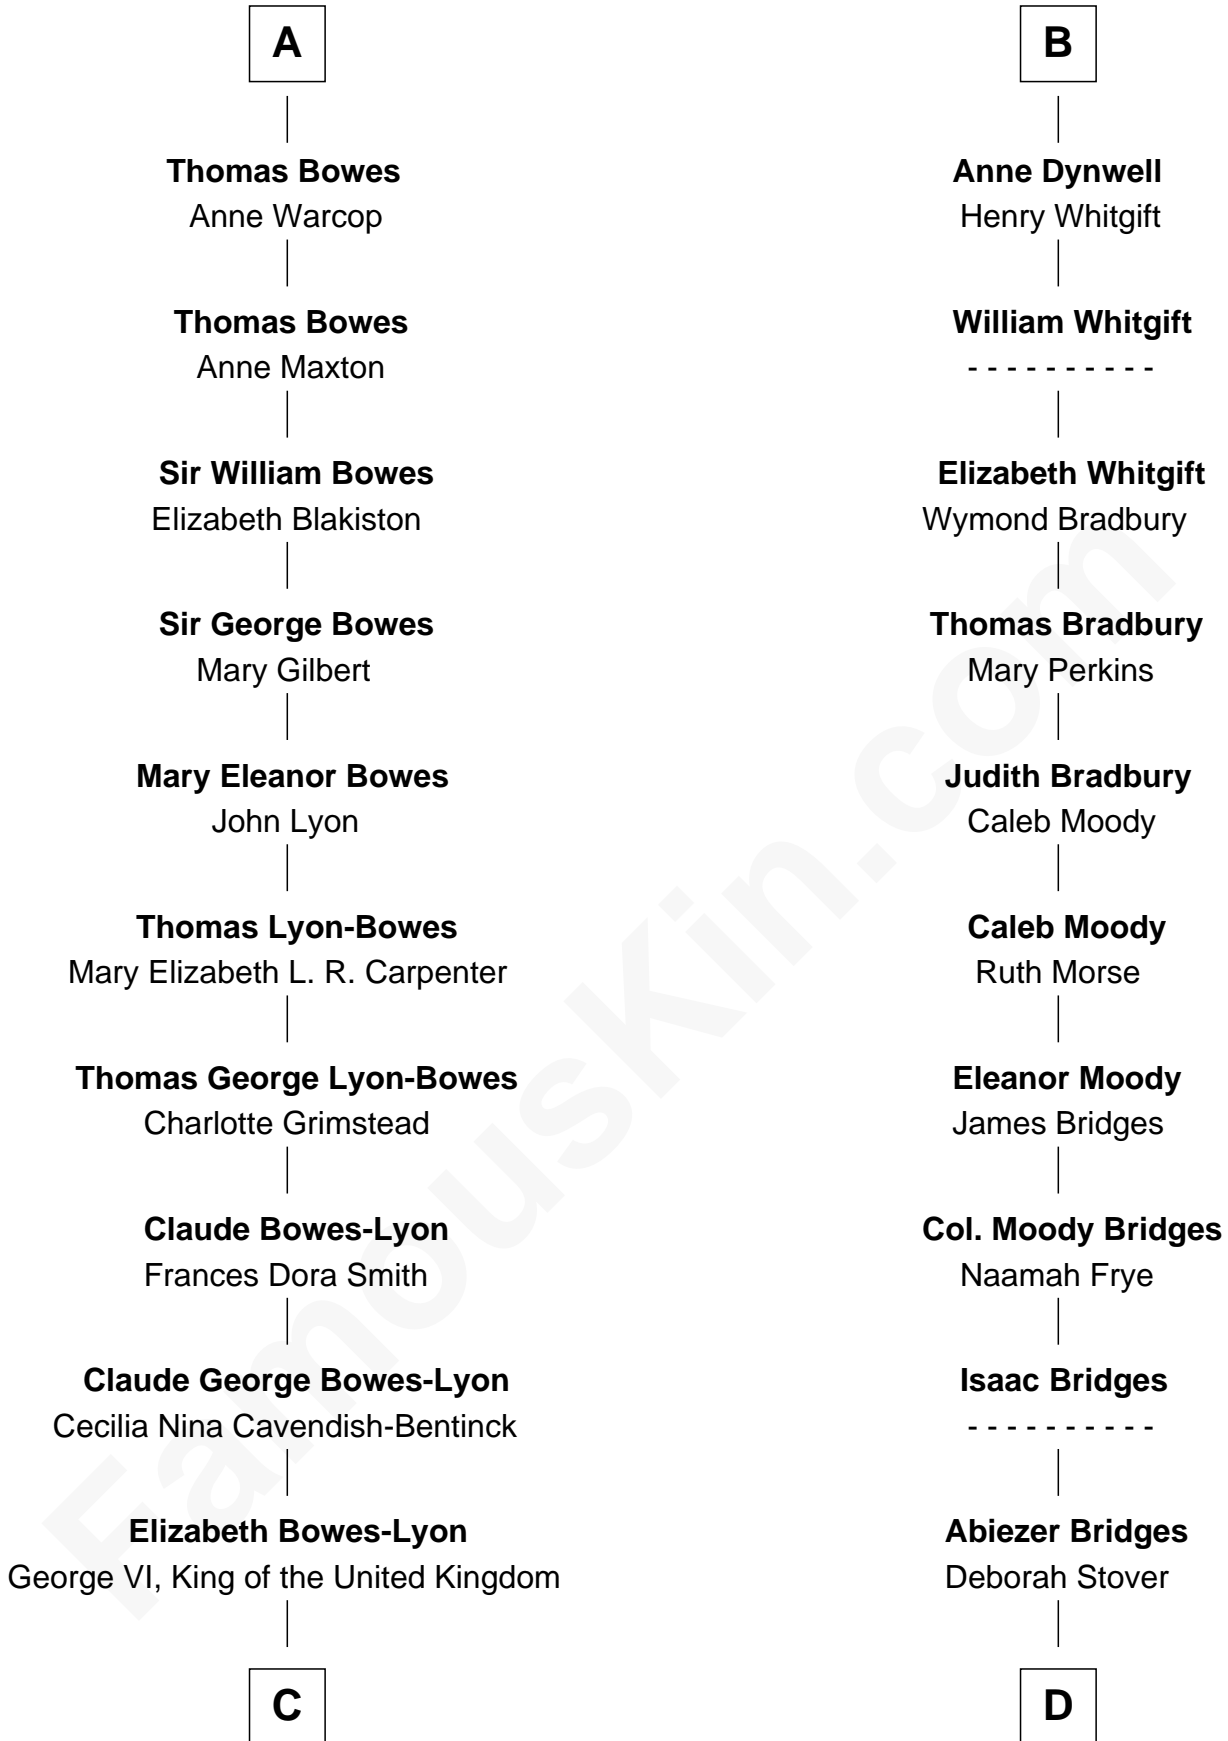

FamousKin.com Relationship Chart of

Prince William

Prince of Wales

19th cousin 1 time removed of

Owen Brewster

54th Governor of Maine

Sir Henry FitzHugh

Joan FitzHenry
Sir William de Greystoke

Sir Ralph de Greystoke
Katherine de Clifford

Joan de Greystoke
Sir William Bowes

Sir William Bowes
Maud FitzHugh

Sir Ralph Bowes
Margery Conyers

Richard Bowes
Elizabeth Aske

Sir George Bowes
Jane Talbot

A

Joan FitzHenry
Sir William de Greystoke

Sir Ralph de Greystoke
Katherine de Clifford

Maud de Greystoke
Eudo de Welles

Sir Lionel de Welles
Joan de Waterton

Margaret de Welles
Sir Thomas Dymoke

Jane Dymoke
John Fulnetby

Katherine Fulnetby
William Dynwell

B

C

Elizabeth II, Queen of the United Kingdom

Prince Philip of Edinburgh

Charles III, King of the United Kingdom

Princess Diana Frances Spencer

Prince William

Prince of Wales