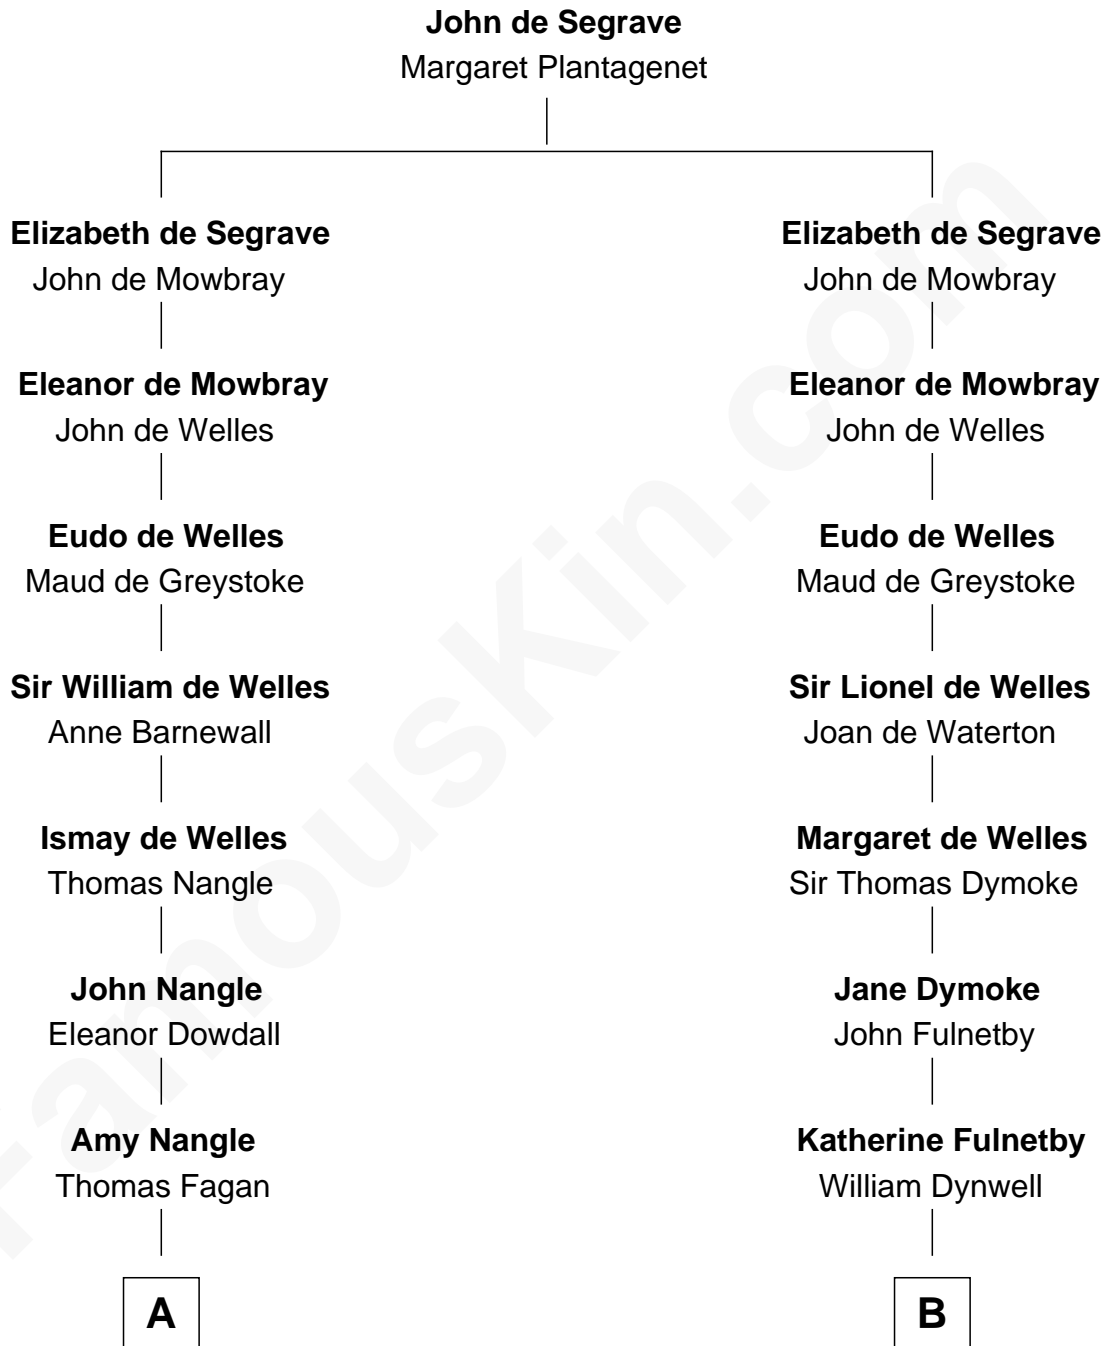

# FamousKin.com Relationship Chart of

**Prince William**

*Prince of Wales*

20th cousin of

**Owen Brewster**

*54th Governor of Maine*

**C**

**Elizabeth Bowes-Lyon**

George VI, King of the United Kingdom

**Elizabeth II, Queen of the United Kingdom**

Prince Philip of Edinburgh

**Charles III, King of the United Kingdom**

Princess Diana Frances Spencer

**Prince William**

*Prince of Wales*

*54th Governor of Maine*