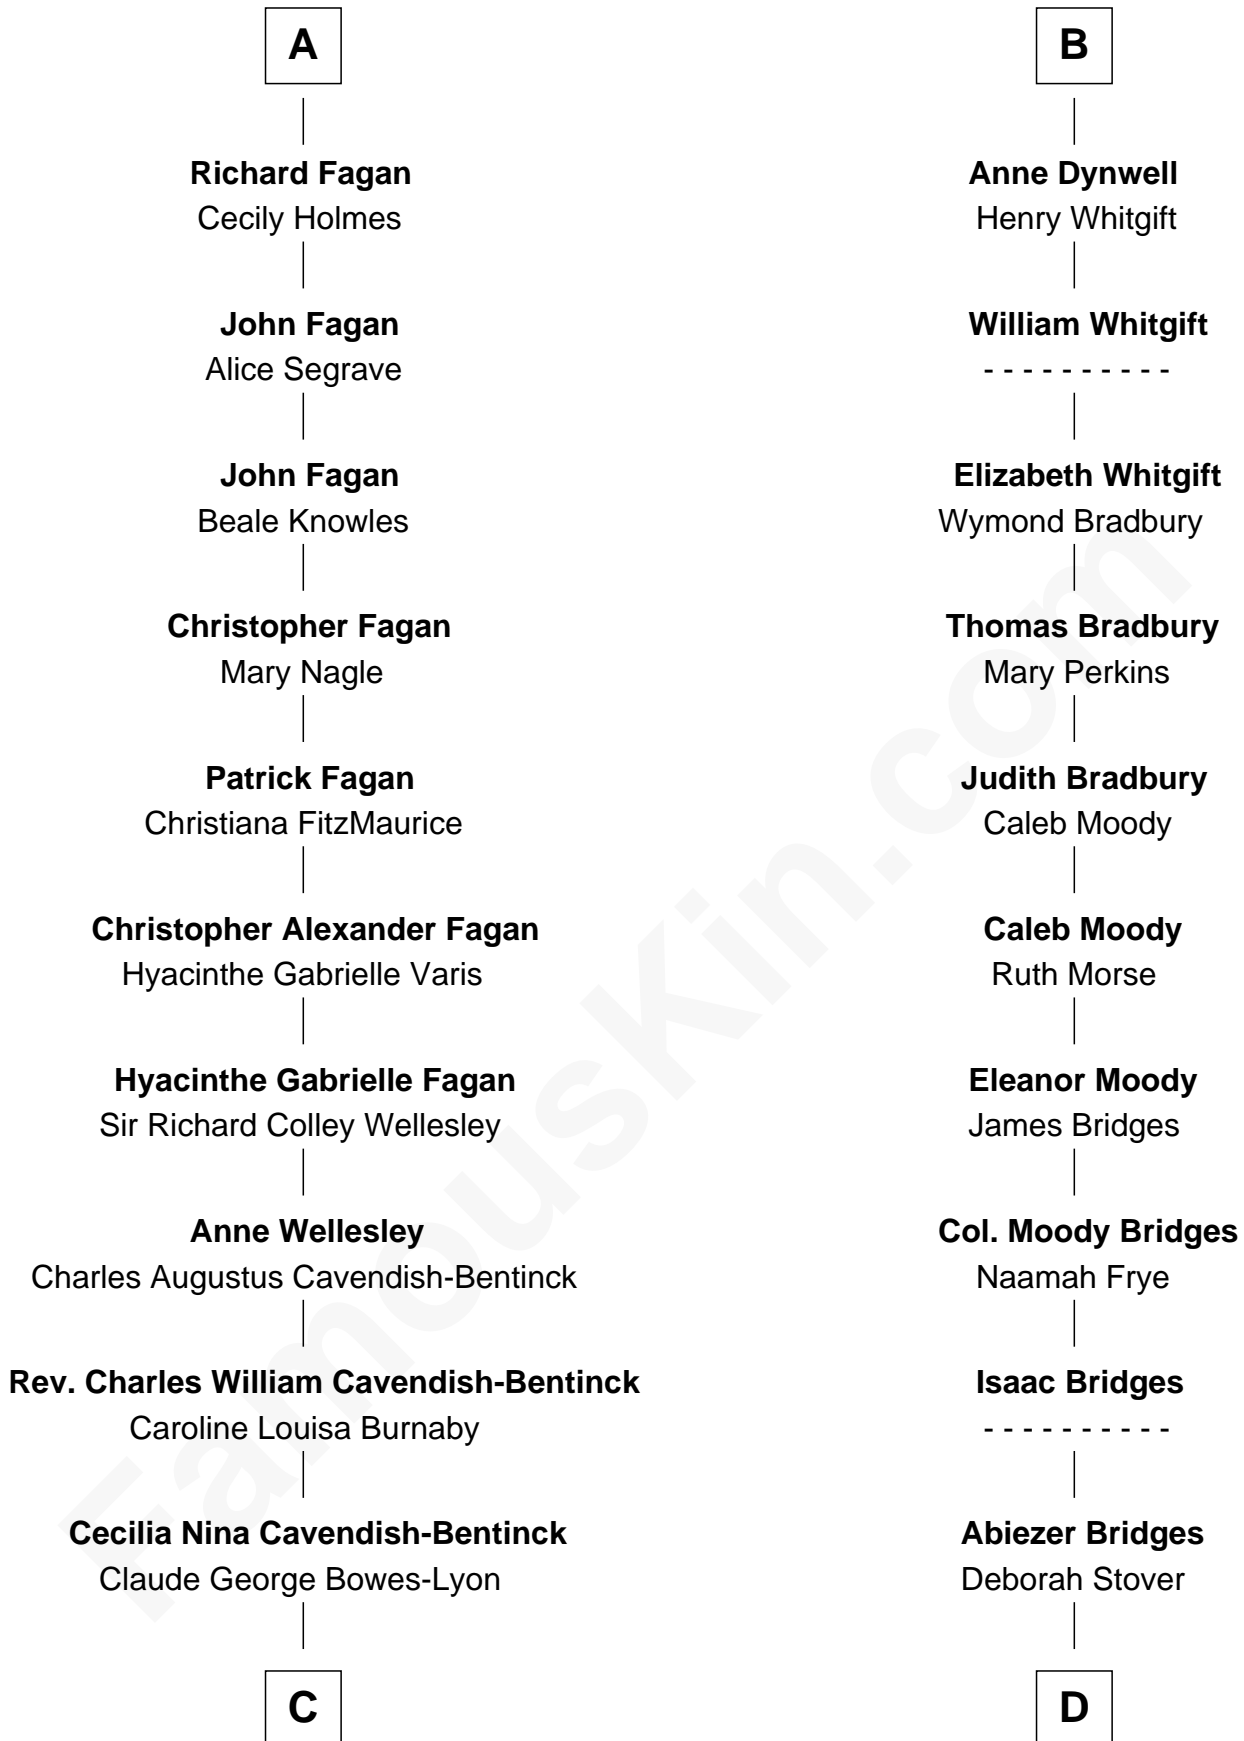

# FamousKin.com Relationship Chart of

**Prince William**

*Prince of Wales*

20th cousin of

**Owen Brewster**

*54th Governor of Maine*

**C**

**Elizabeth Bowes-Lyon**

George VI, King of the United Kingdom

**Elizabeth II, Queen of the United Kingdom**

Prince Philip of Edinburgh

**Charles III, King of the United Kingdom**

Princess Diana Frances Spencer

**Prince William**

*Prince of Wales*

*54th Governor of Maine*