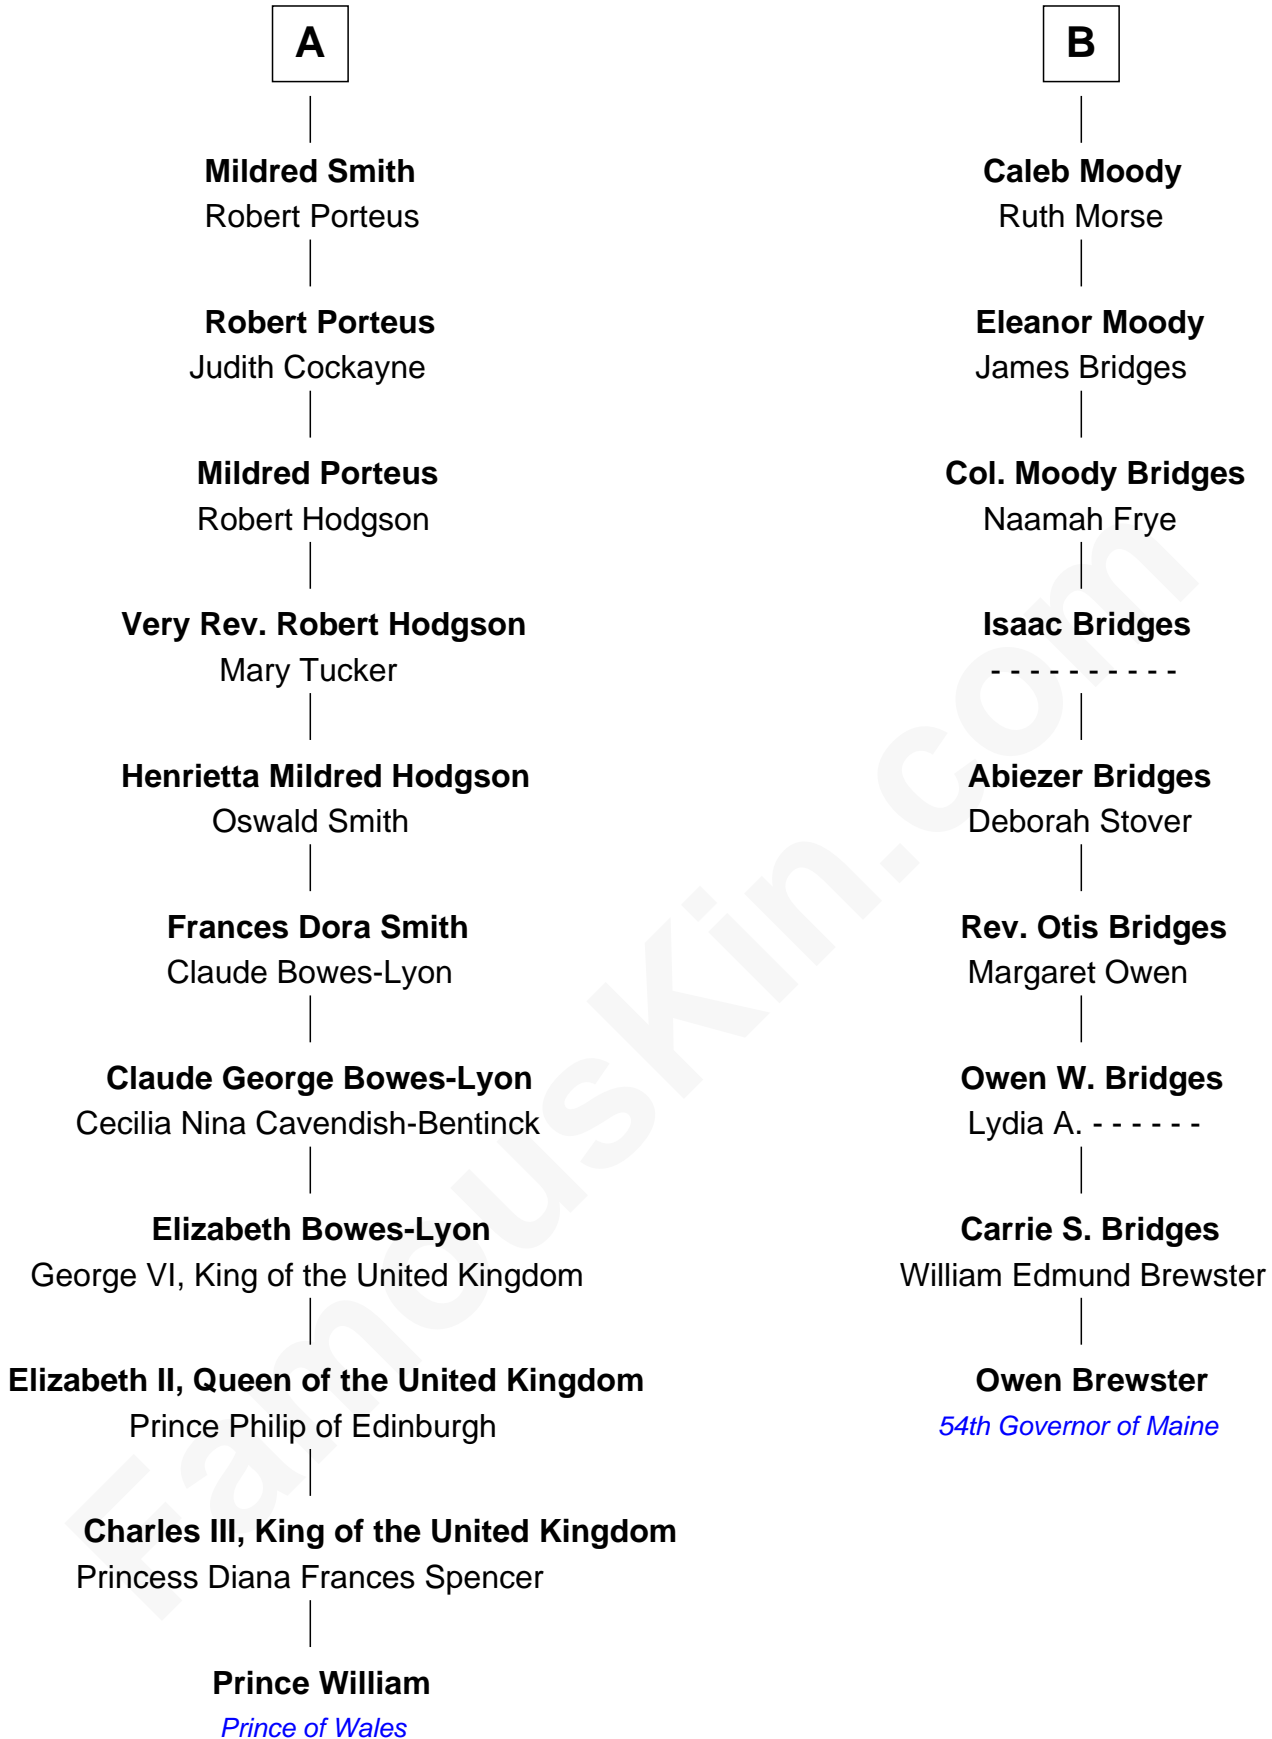

FamousKin.com
Relationship Chart of
Prince William
Prince of Wales

15th cousin 2 times removed of

Owen Brewster
54th Governor of Maine

William photo by [InSapphoWeTrust](#) (CC BY-SA 2.0)