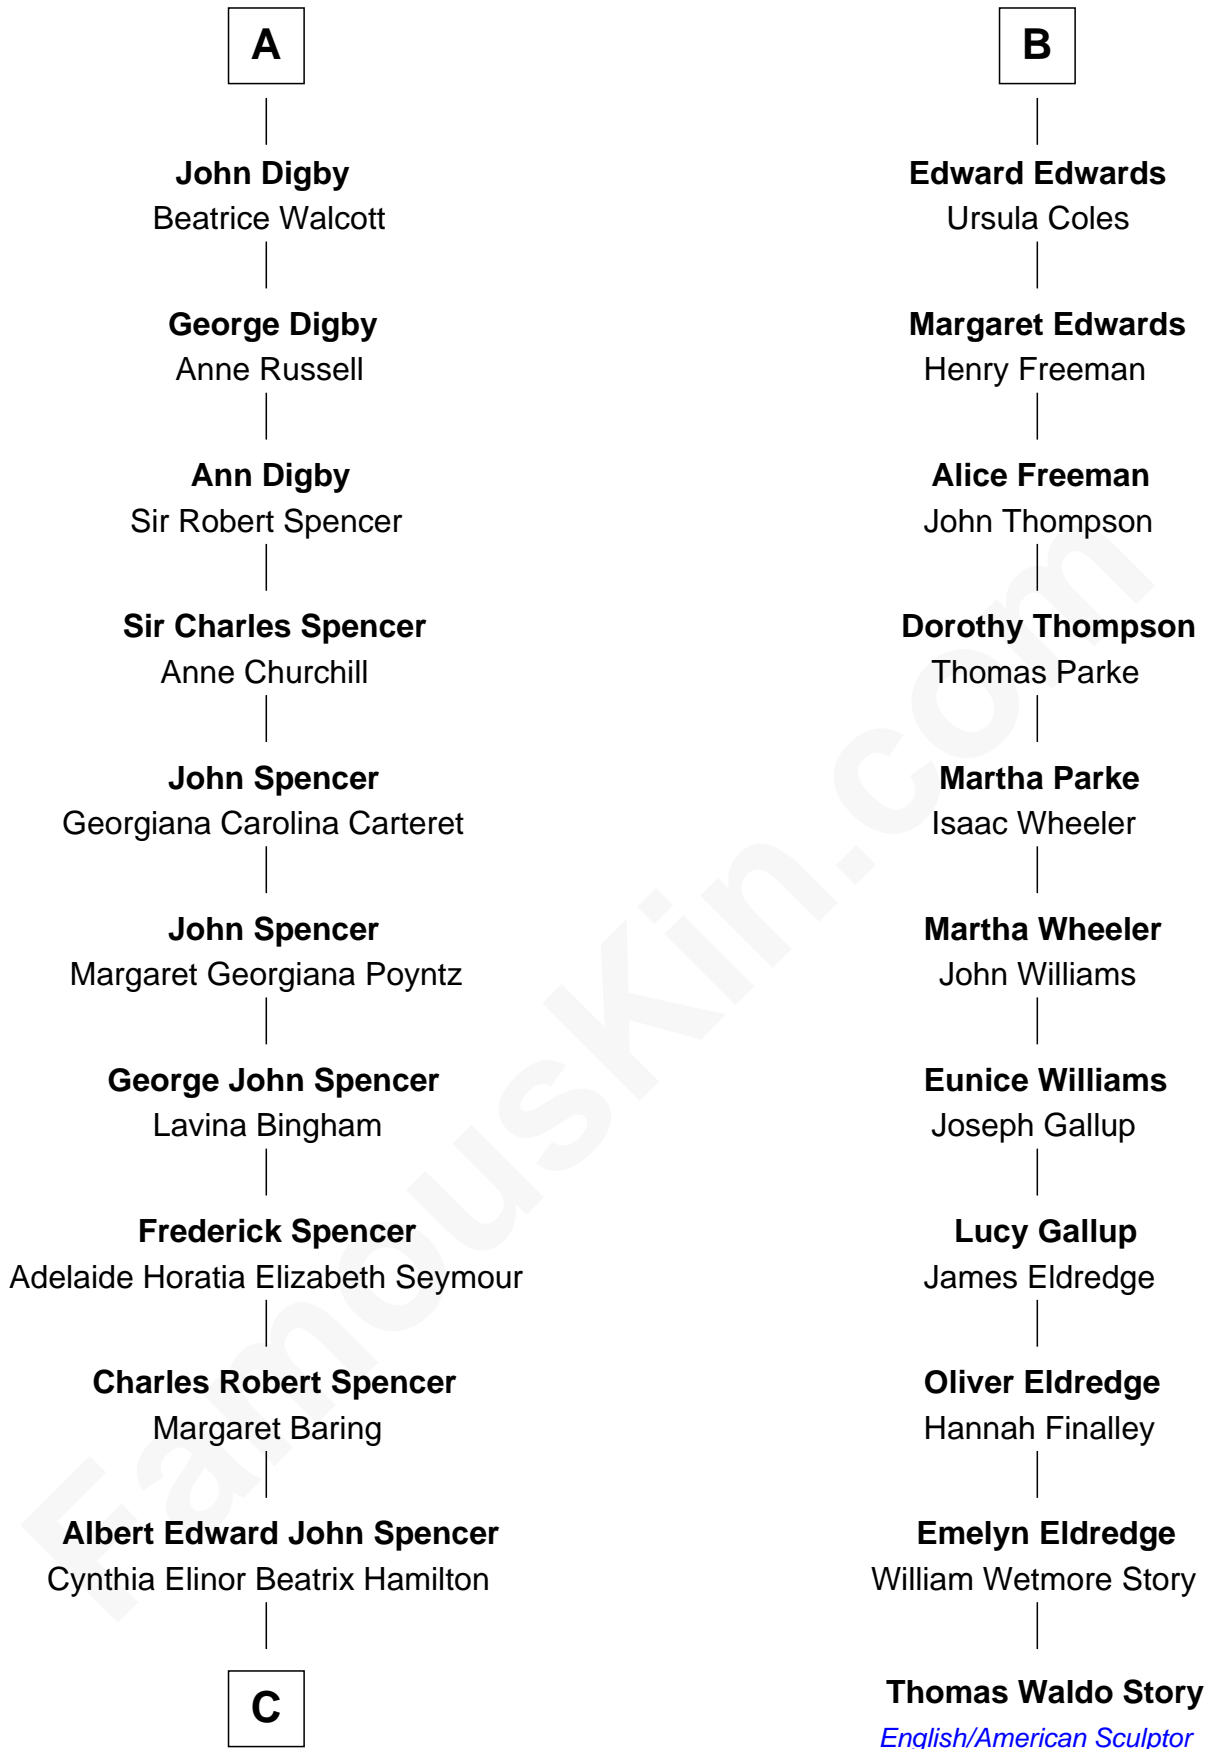

**FamousKin.com**  
**Relationship Chart of**  
**Prince William**  
*Prince of Wales*

17th cousin 2 times removed of

**Thomas Waldo Story**  
*English/American Sculptor*

**C**

**Edward John Spencer**  
Frances Ruth Burke Roche

**Princess Diana Frances Spencer**  
Charles III, King of the United Kingdom

**Prince William**  
*Prince of Wales*

FamousKin.com