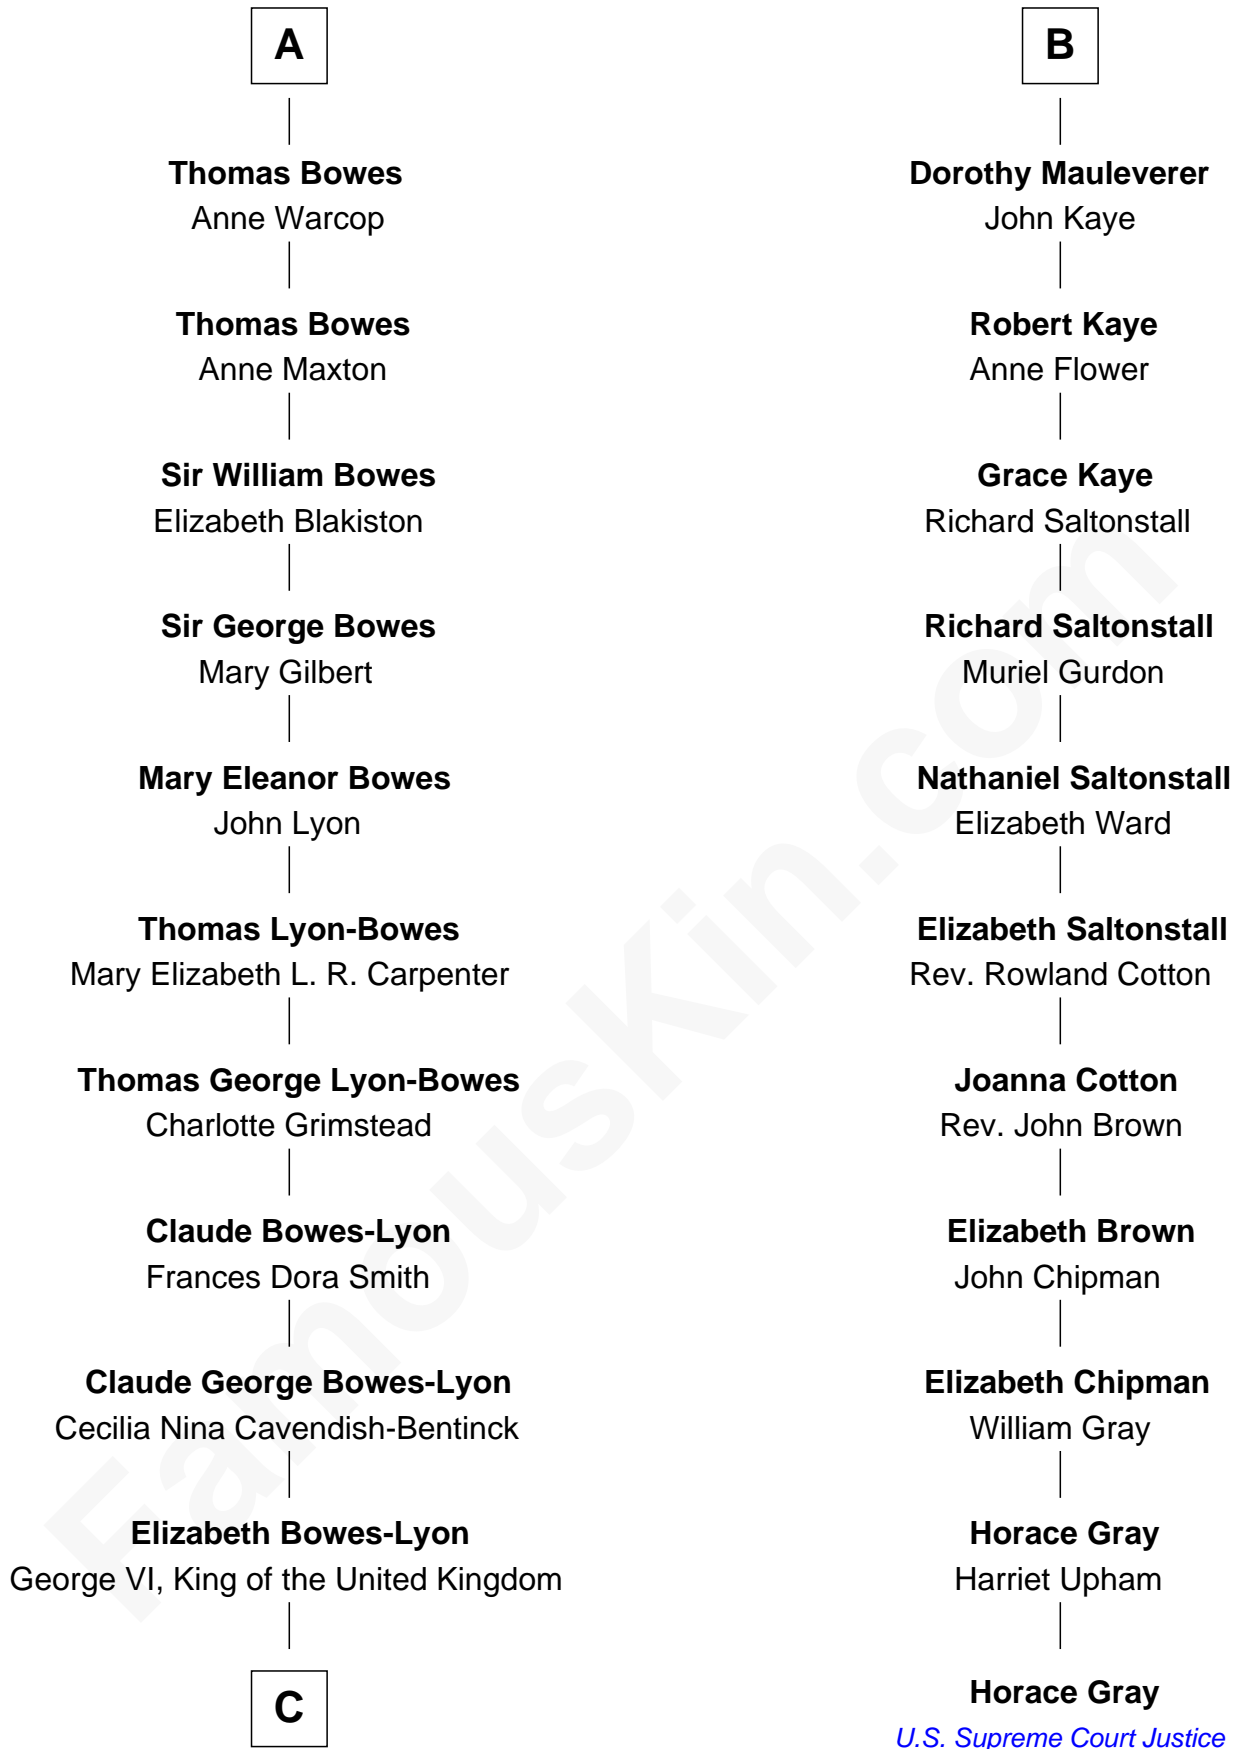

FamousKin.com

Relationship Chart of

Prince William

Prince of Wales

17th cousin 2 times removed of

Horace Gray

U.S. Supreme Court Justice

Sir Robert de Clifford

Isabel de Berkeley

C

Elizabeth II, Queen of the United Kingdom

Prince Philip of Edinburgh

Charles III, King of the United Kingdom

Princess Diana Frances Spencer

Prince William

Prince of Wales