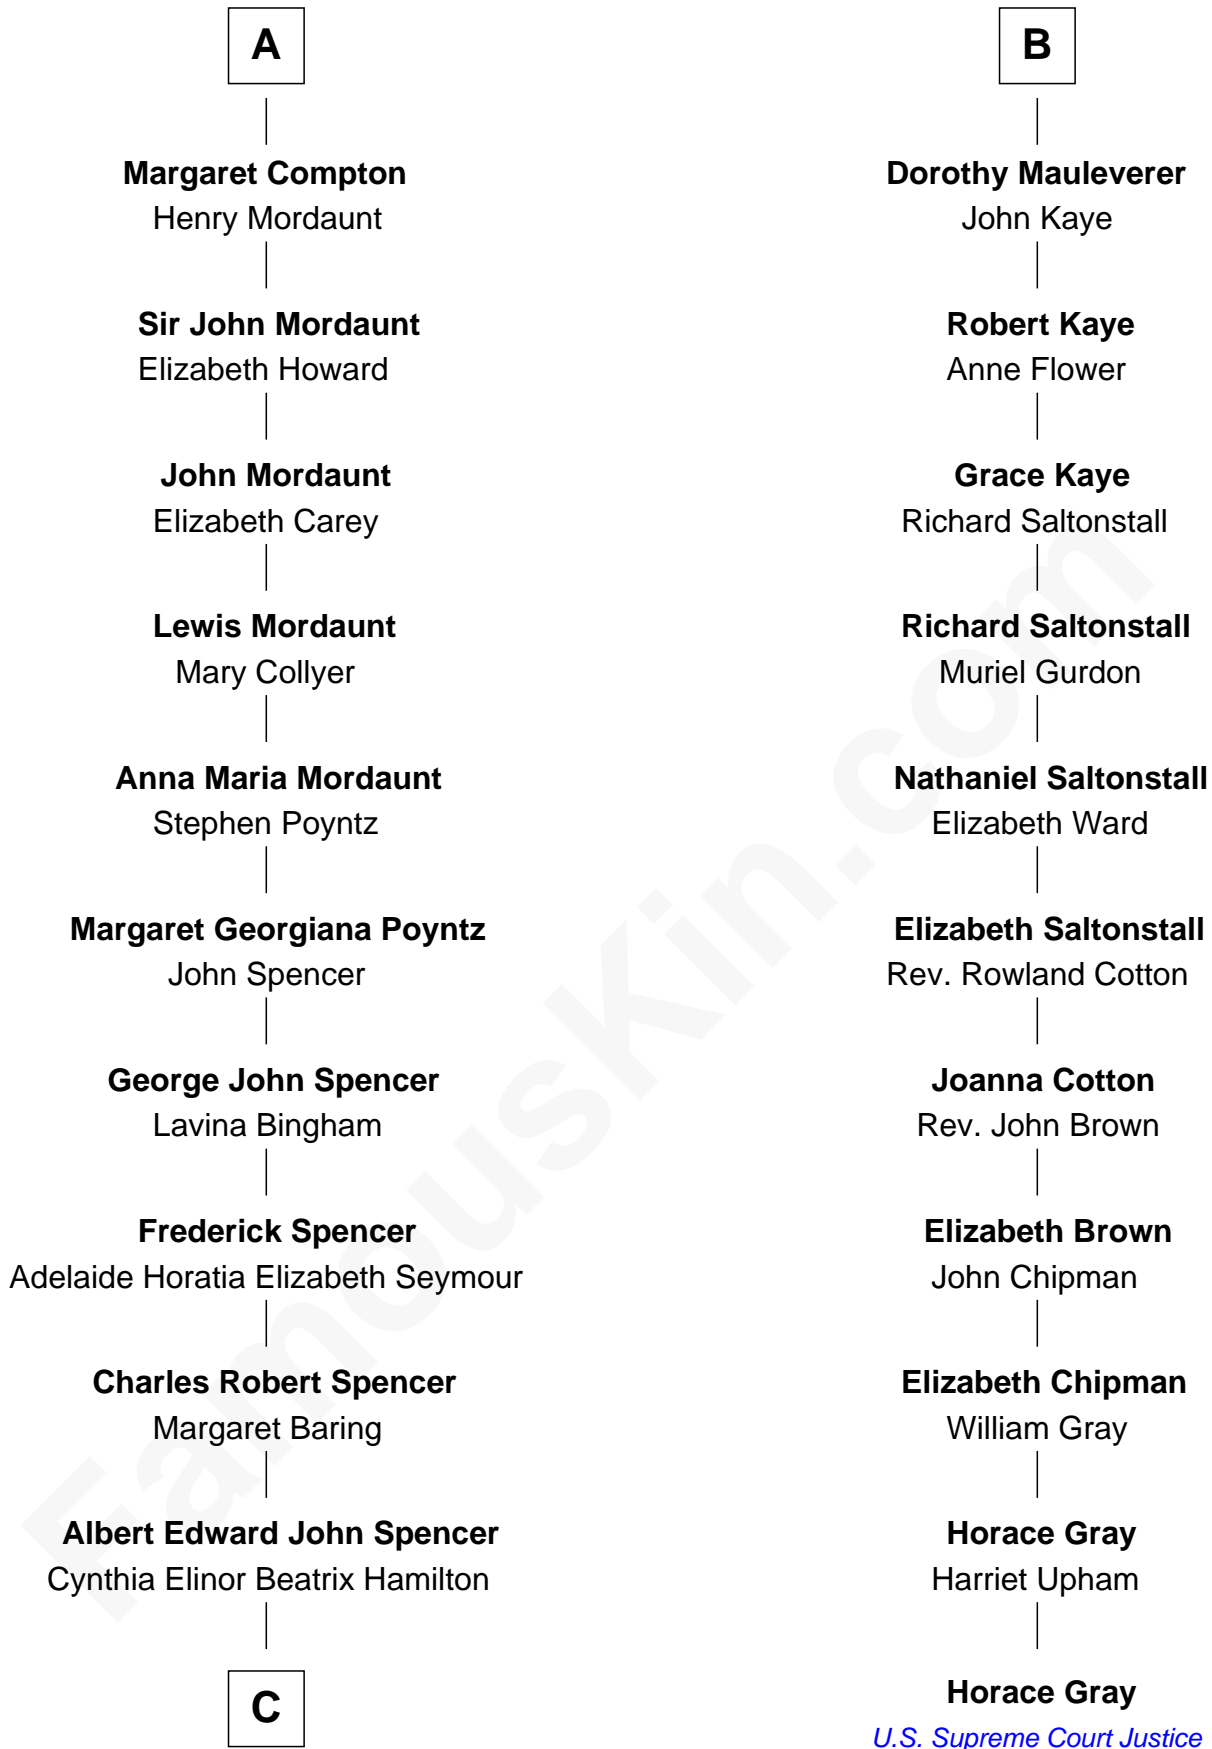

FamousKin.com Relationship Chart of

Prince William

Prince of Wales

17th cousin 2 times removed of

Horace Gray

U.S. Supreme Court Justice

Sir Paon de Roet

C

Edward John Spencer
Frances Ruth Burke Roche

Princess Diana Frances Spencer
Charles III, King of the United Kingdom

Prince William
Prince of Wales