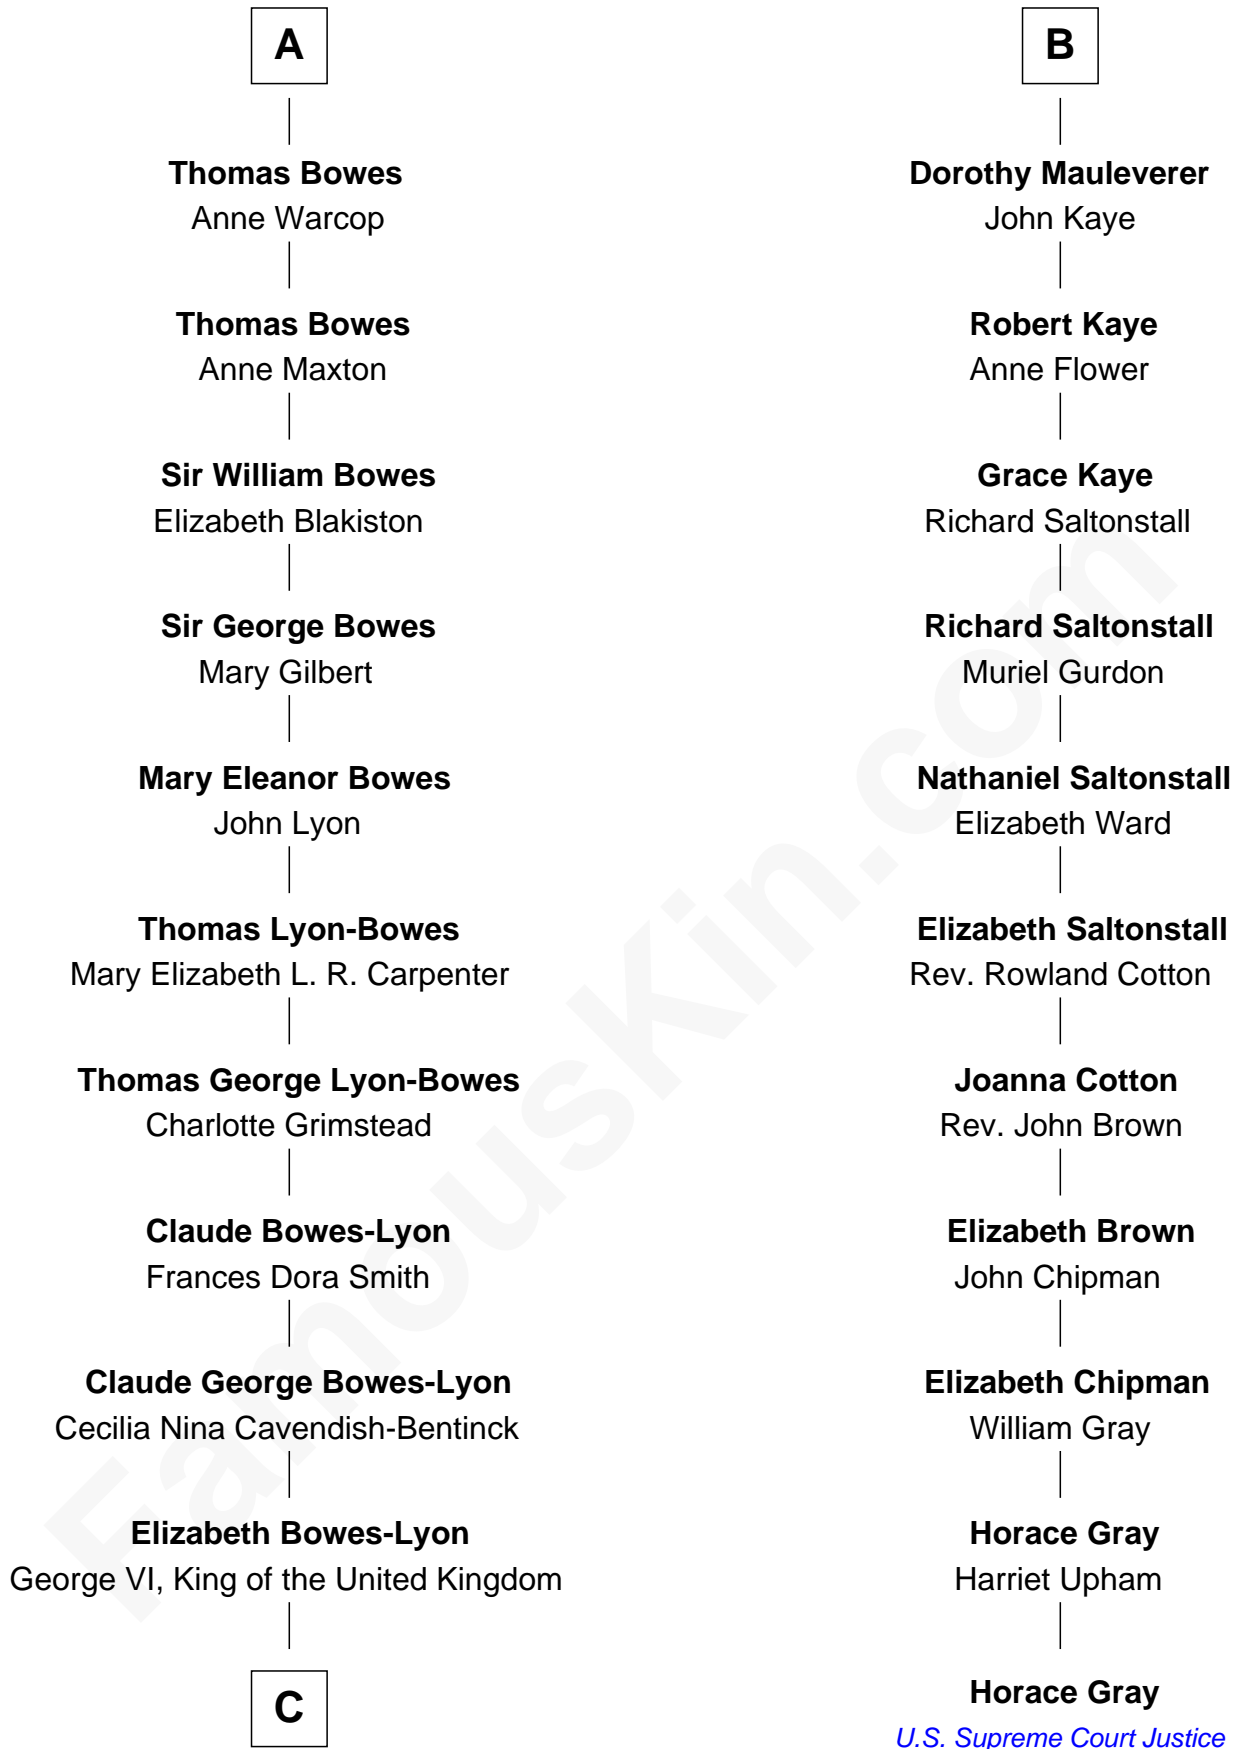

FamousKin.com

Relationship Chart of

Prince William

Prince of Wales

17th cousin 2 times removed of

Horace Gray
U.S. Supreme Court Justice

C

Elizabeth II, Queen of the United Kingdom

Prince Philip of Edinburgh

Charles III, King of the United Kingdom

Princess Diana Frances Spencer

Prince William

Prince of Wales

FamousKin.com