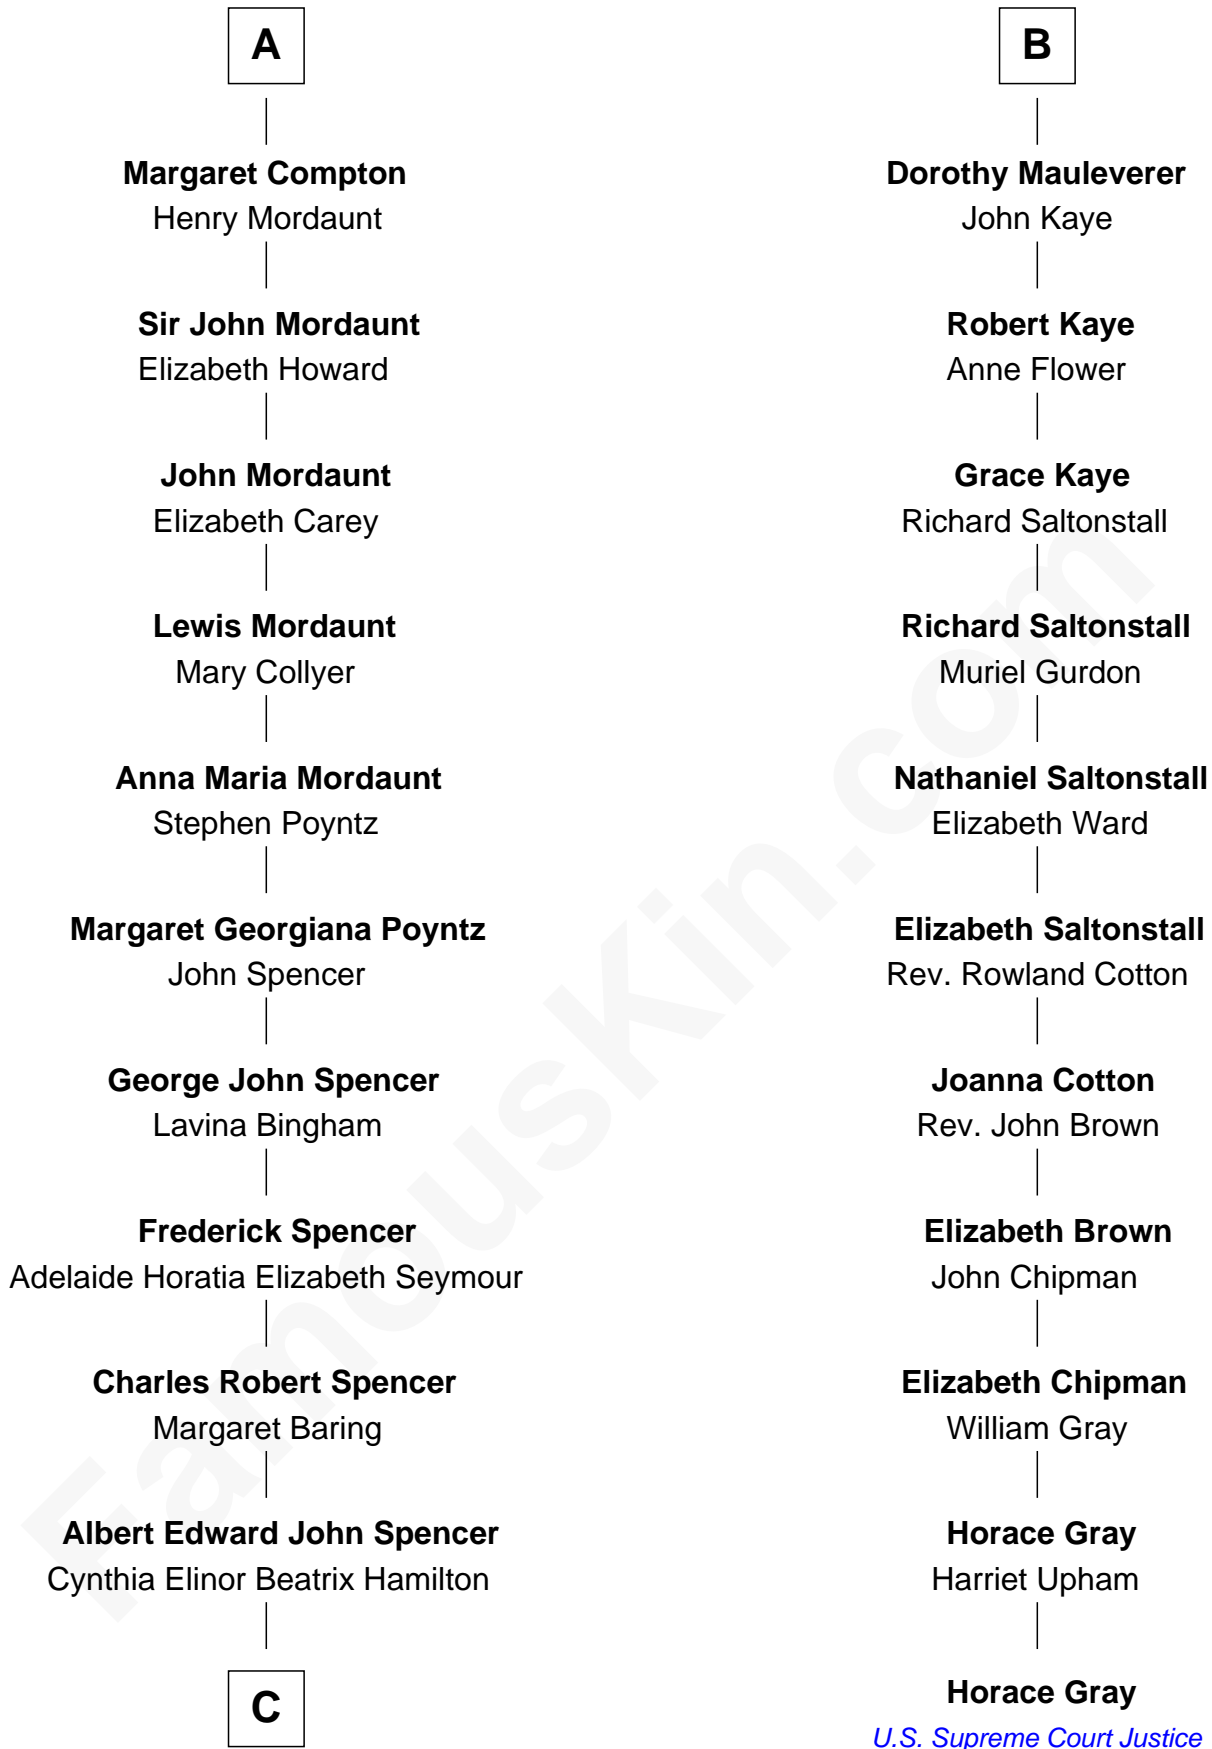

FamousKin.com Relationship Chart of

Prince William

Prince of Wales

17th cousin 2 times removed of

Horace Gray

U.S. Supreme Court Justice

Sir Ralph de Neville

Alice de Audley

C

Edward John Spencer
Frances Ruth Burke Roche

Princess Diana Frances Spencer
Charles III, King of the United Kingdom

Prince William
Prince of Wales