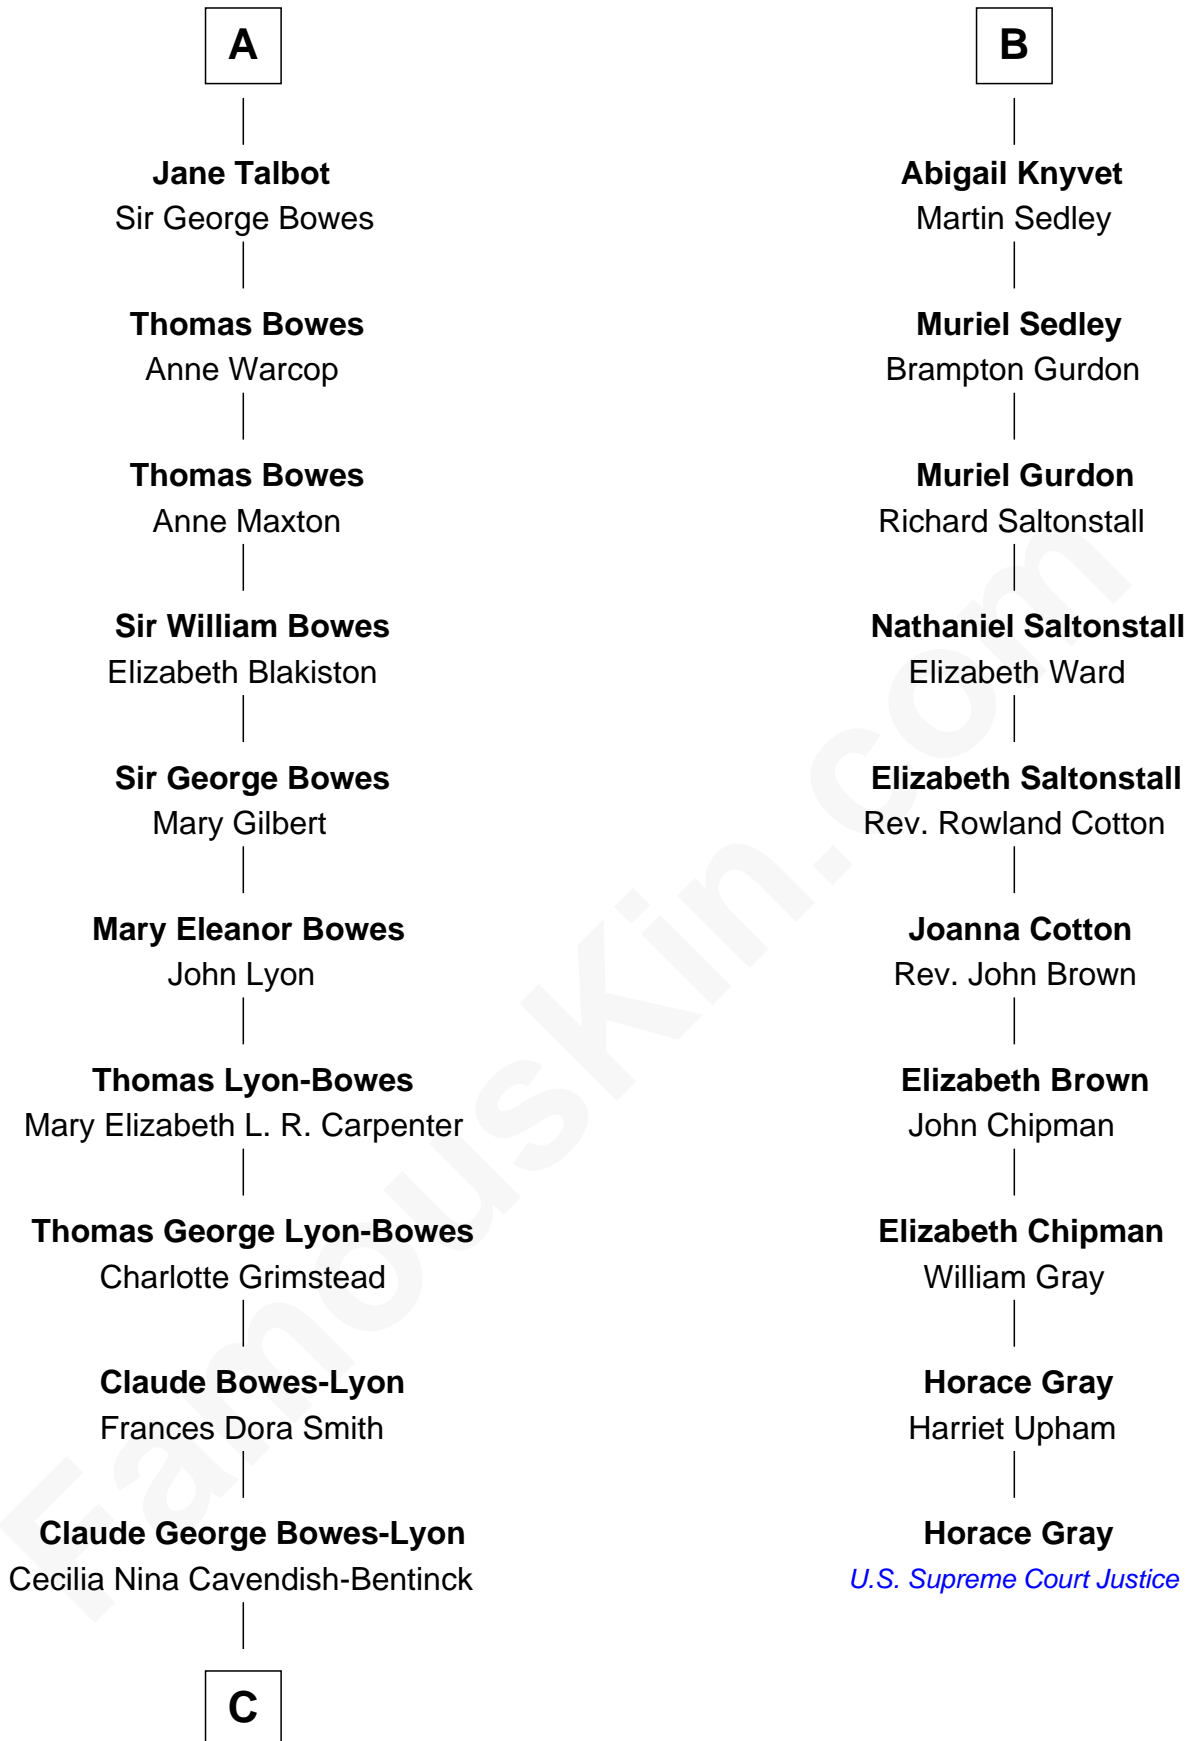

FamousKin.com Relationship Chart of

Prince William

Prince of Wales

16th cousin 4 times removed of

Horace Gray

U.S. Supreme Court Justice

Sir William de Ros
Margery de Badlesmere

Maud de Roos
John de Welles

Anne de Welles
James Butler

James Butler
Joan Beauchamp

Elizabeth Butler
John Talbot

Sir Gilbert Talbot
Audrey Cotton

Sir John Talbot
Margaret Troutbeck

Sir John Talbot
Frances Giffard

A

Thomas de Ros
Beatrice de Stafford

Margaret de Ros
Sir Reynold Grey

Sir John Grey
Constance de Holand

Alice Grey
Sir William Knyvet

Sir Edmund Knyvet
Eleanor Tyrrel

Edmund Knyvet
Jane Bouchier

John Knyvet
Agnes Harcourt

B

C

Elizabeth Bowes-Lyon

George VI, King of the United Kingdom

Elizabeth II, Queen of the United Kingdom

Prince Philip of Edinburgh

Charles III, King of the United Kingdom

Princess Diana Frances Spencer

Prince William