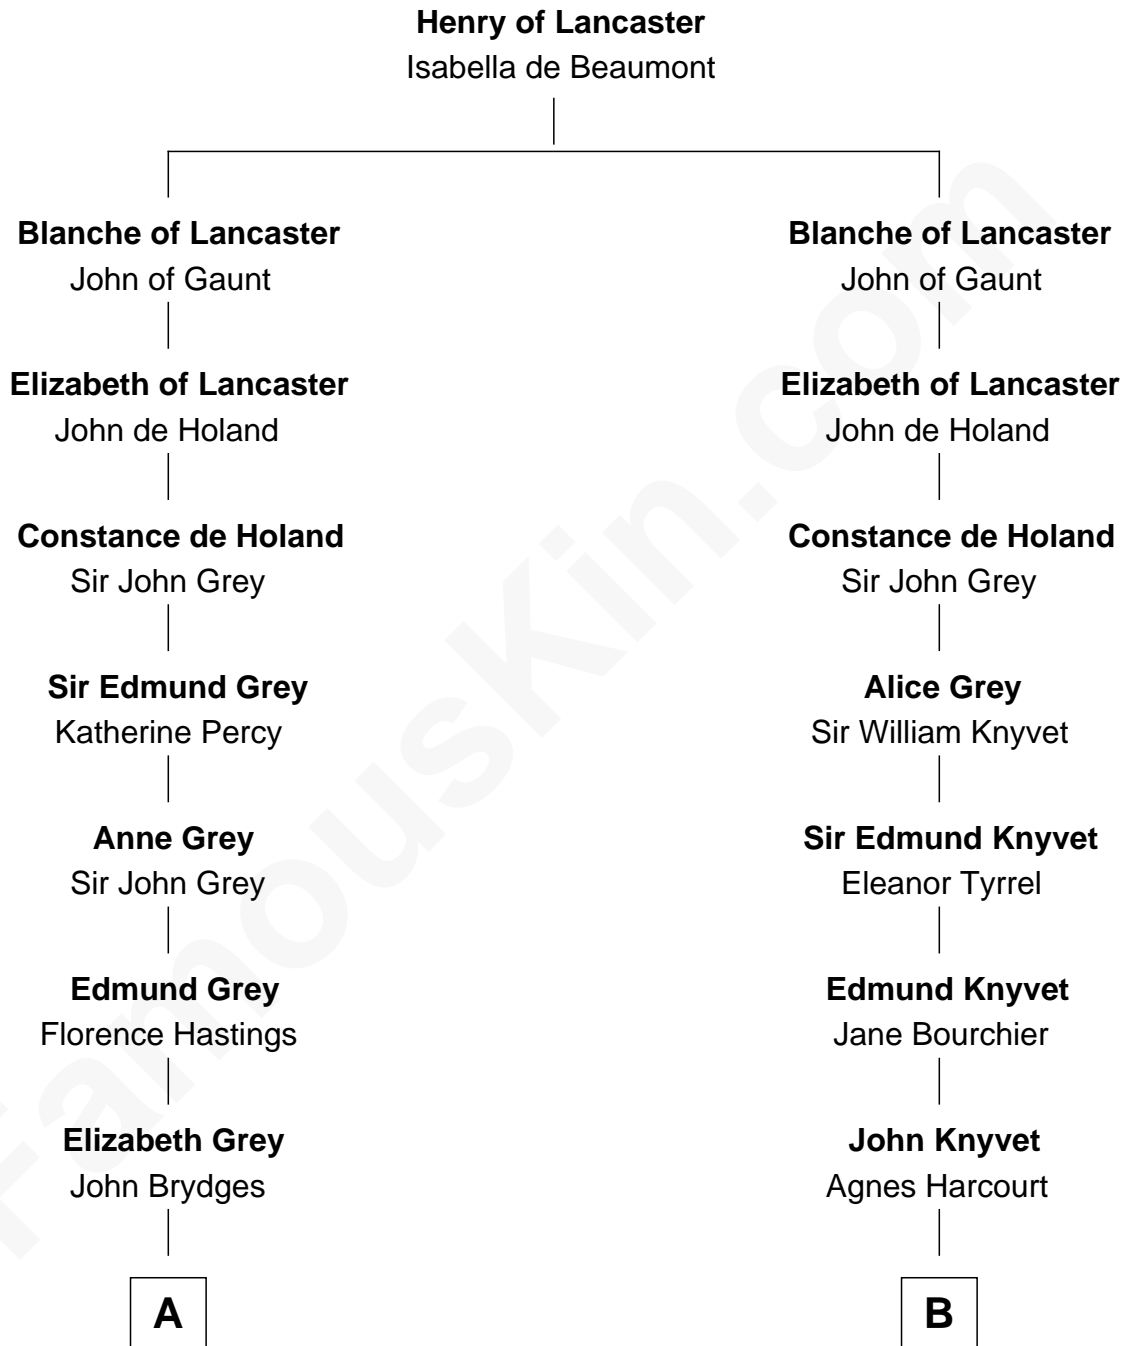

FamousKin.com Relationship Chart of

Prince William

Prince of Wales

16th cousin 5 times removed of

Horace Gray

U.S. Supreme Court Justice

A

Edmund Brydges

Dorothy Bray

Giles Brydges

Frances Clinton

Catherine Brydges

Francis Russell

Anne Russell

George Digby

Ann Digby

Sir Robert Spencer

Sir Charles Spencer

Anne Churchill

John Spencer

Georgiana Carolina Carteret

John Spencer

Margaret Georgiana Poyntz

George John Spencer