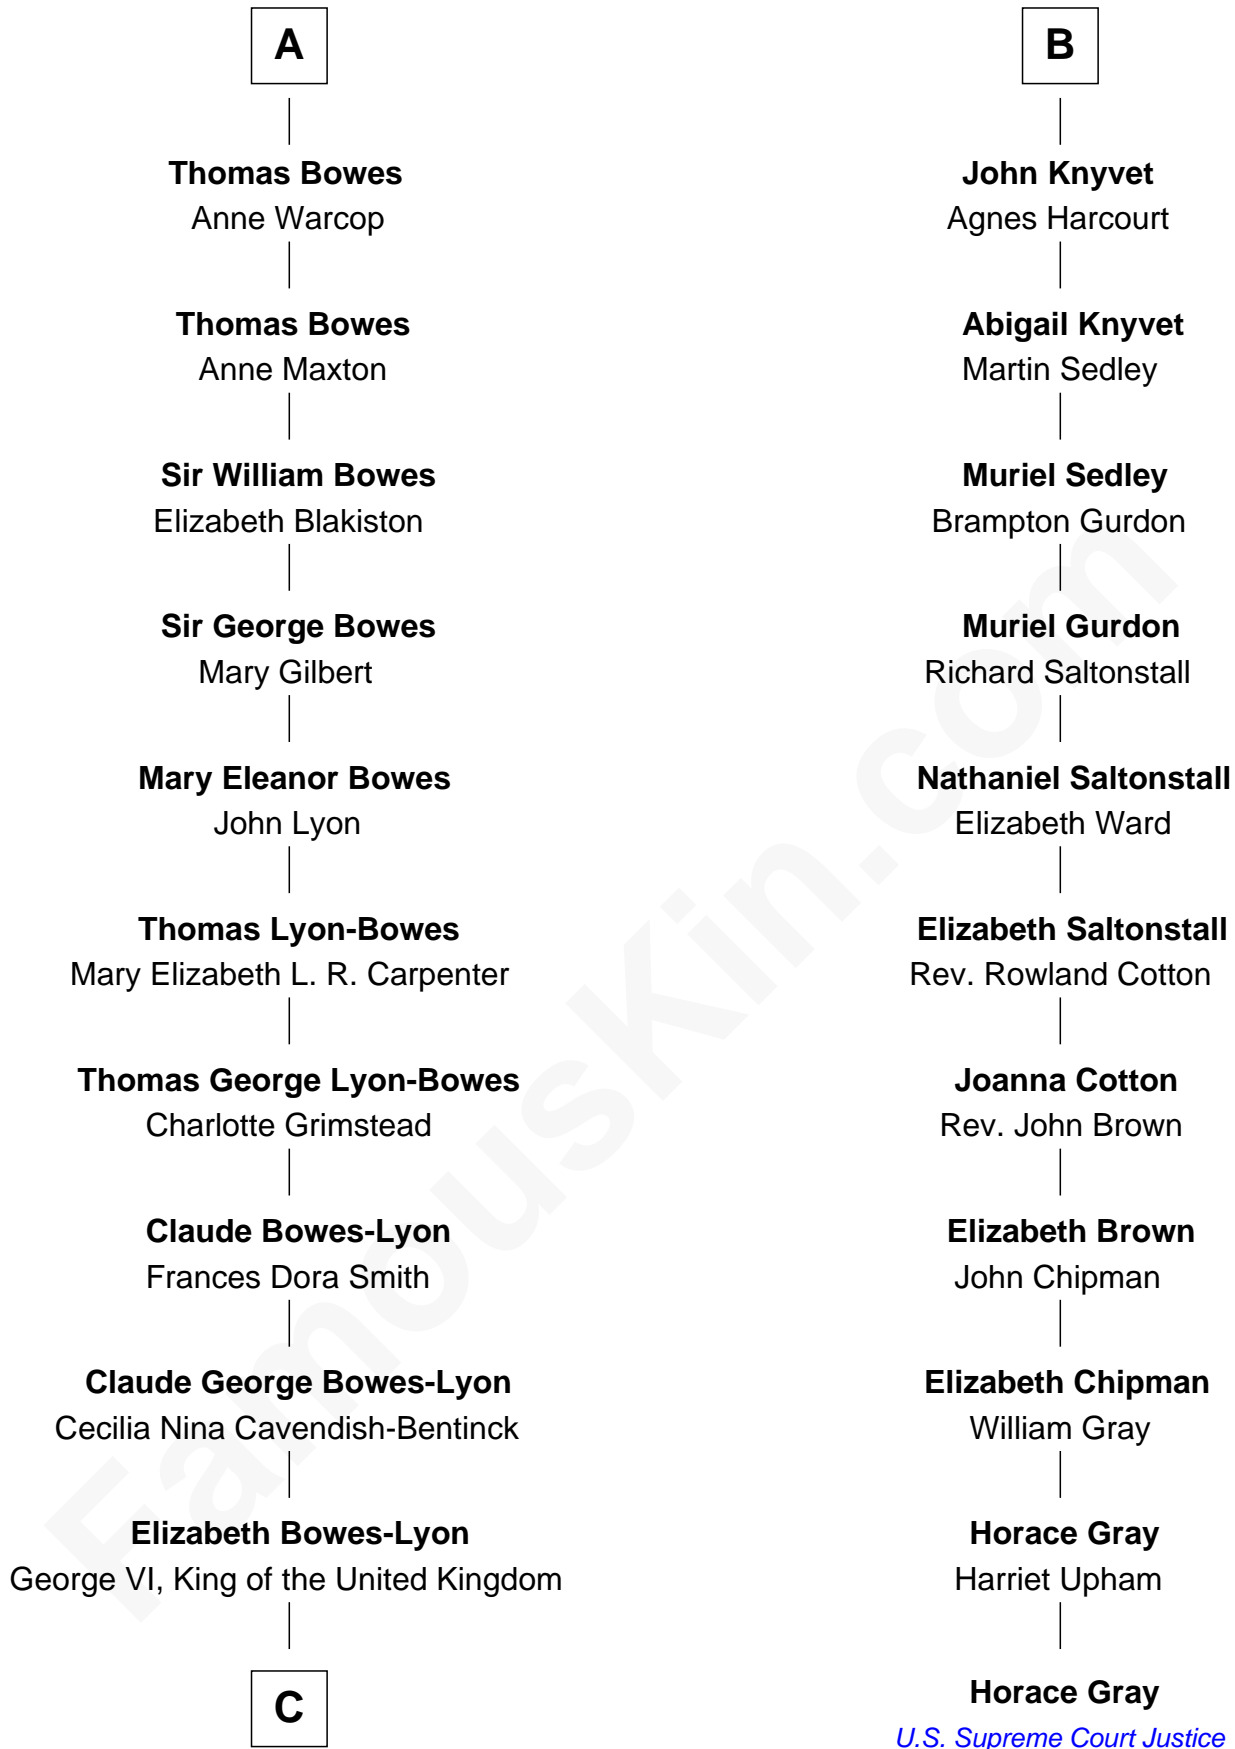

FamousKin.com Relationship Chart of

Prince William

Prince of Wales

17th cousin 2 times removed of

Horace Gray

U.S. Supreme Court Justice

Edmund Fitzalan

Alice de Warenne

C

Elizabeth II, Queen of the United Kingdom

Prince Philip of Edinburgh

Charles III, King of the United Kingdom

Princess Diana Frances Spencer

Prince William

Prince of Wales

FamousKin.com