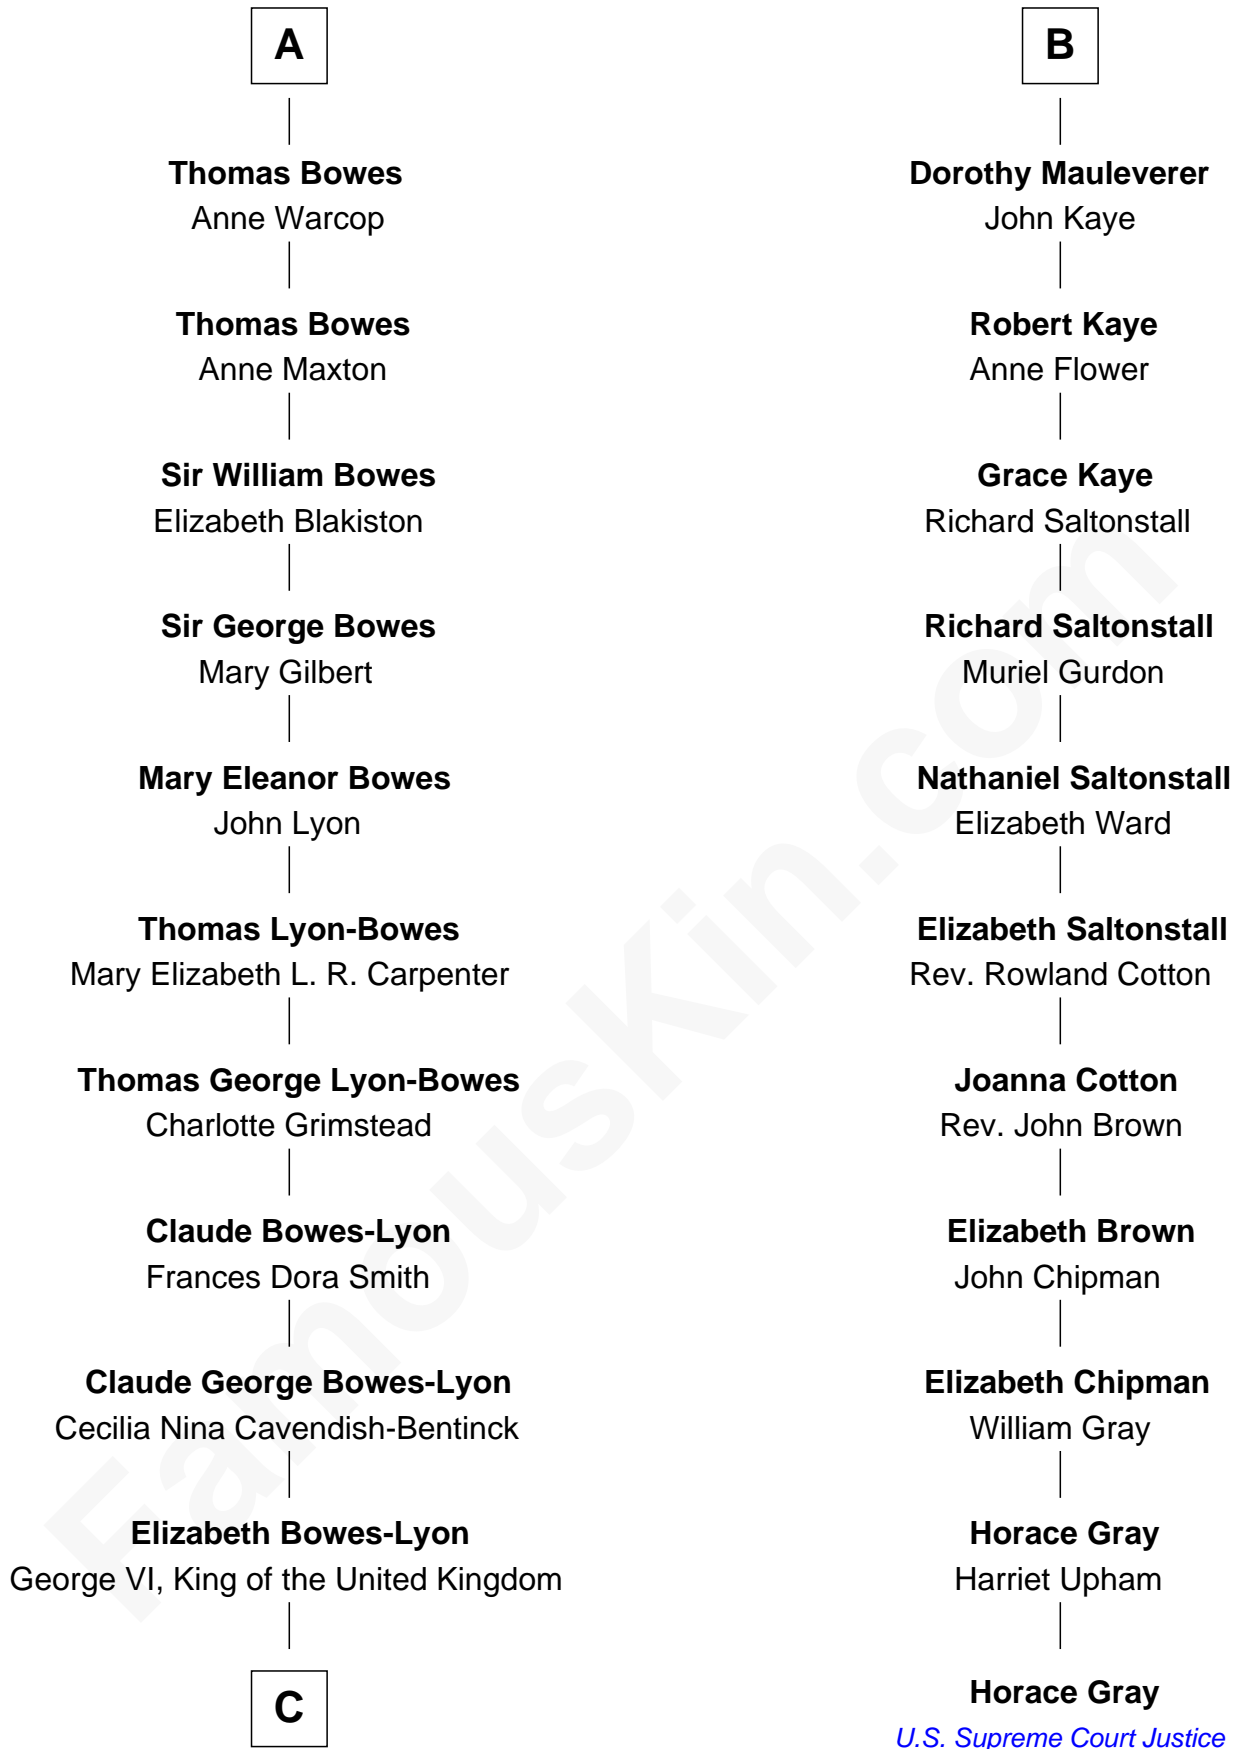

FamousKin.com Relationship Chart of

Prince William

Prince of Wales

17th cousin 2 times removed of

Horace Gray

U.S. Supreme Court Justice

Henry Scrope

Joan - - - - -

C

Elizabeth II, Queen of the United Kingdom

Prince Philip of Edinburgh

Charles III, King of the United Kingdom

Princess Diana Frances Spencer

Prince William

Prince of Wales

FamousKin.com