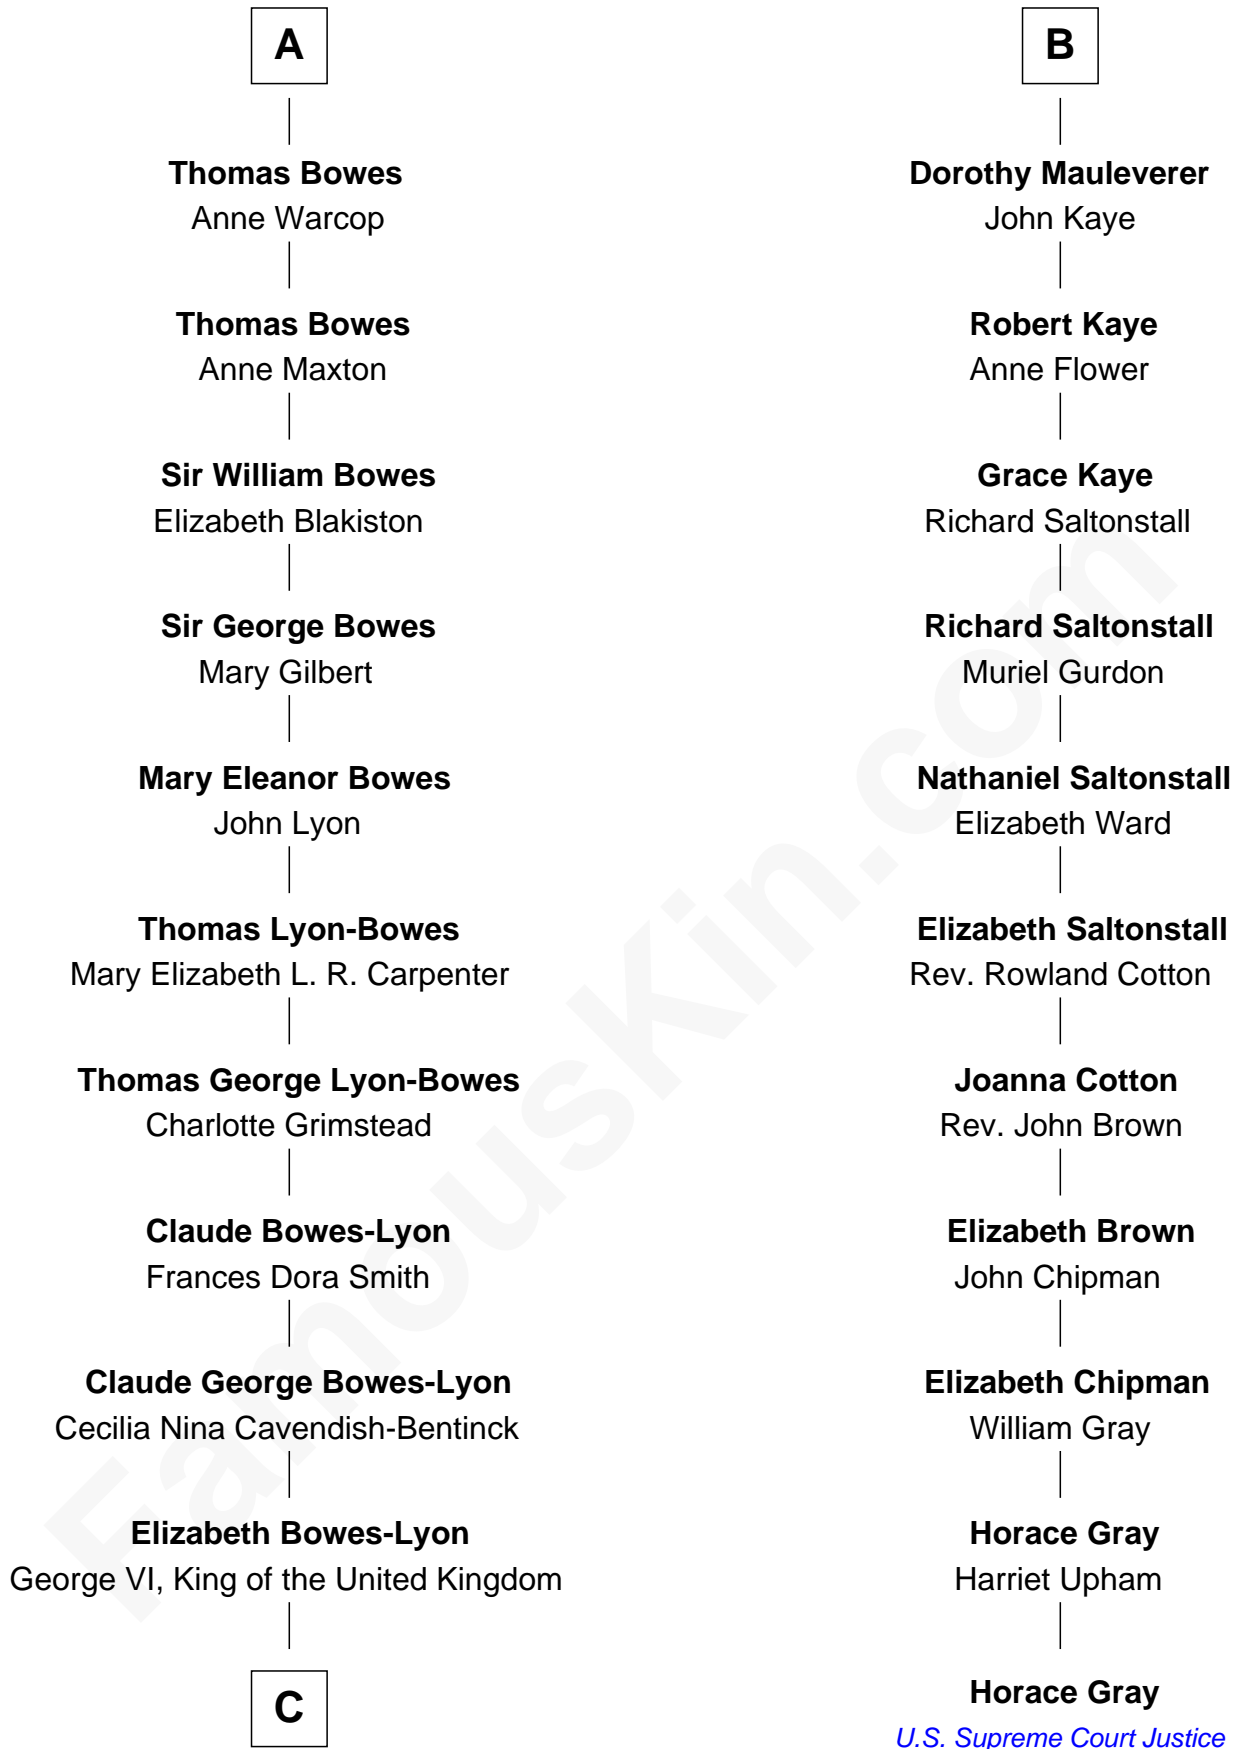

FamousKin.com Relationship Chart of

Prince William

Prince of Wales

17th cousin 2 times removed of

Horace Gray

U.S. Supreme Court Justice

Lord Henry Fitzhugh

Eve Bulmer

C

Elizabeth II, Queen of the United Kingdom

Prince Philip of Edinburgh

Charles III, King of the United Kingdom

Princess Diana Frances Spencer

Prince William

Prince of Wales

FamousKin.com