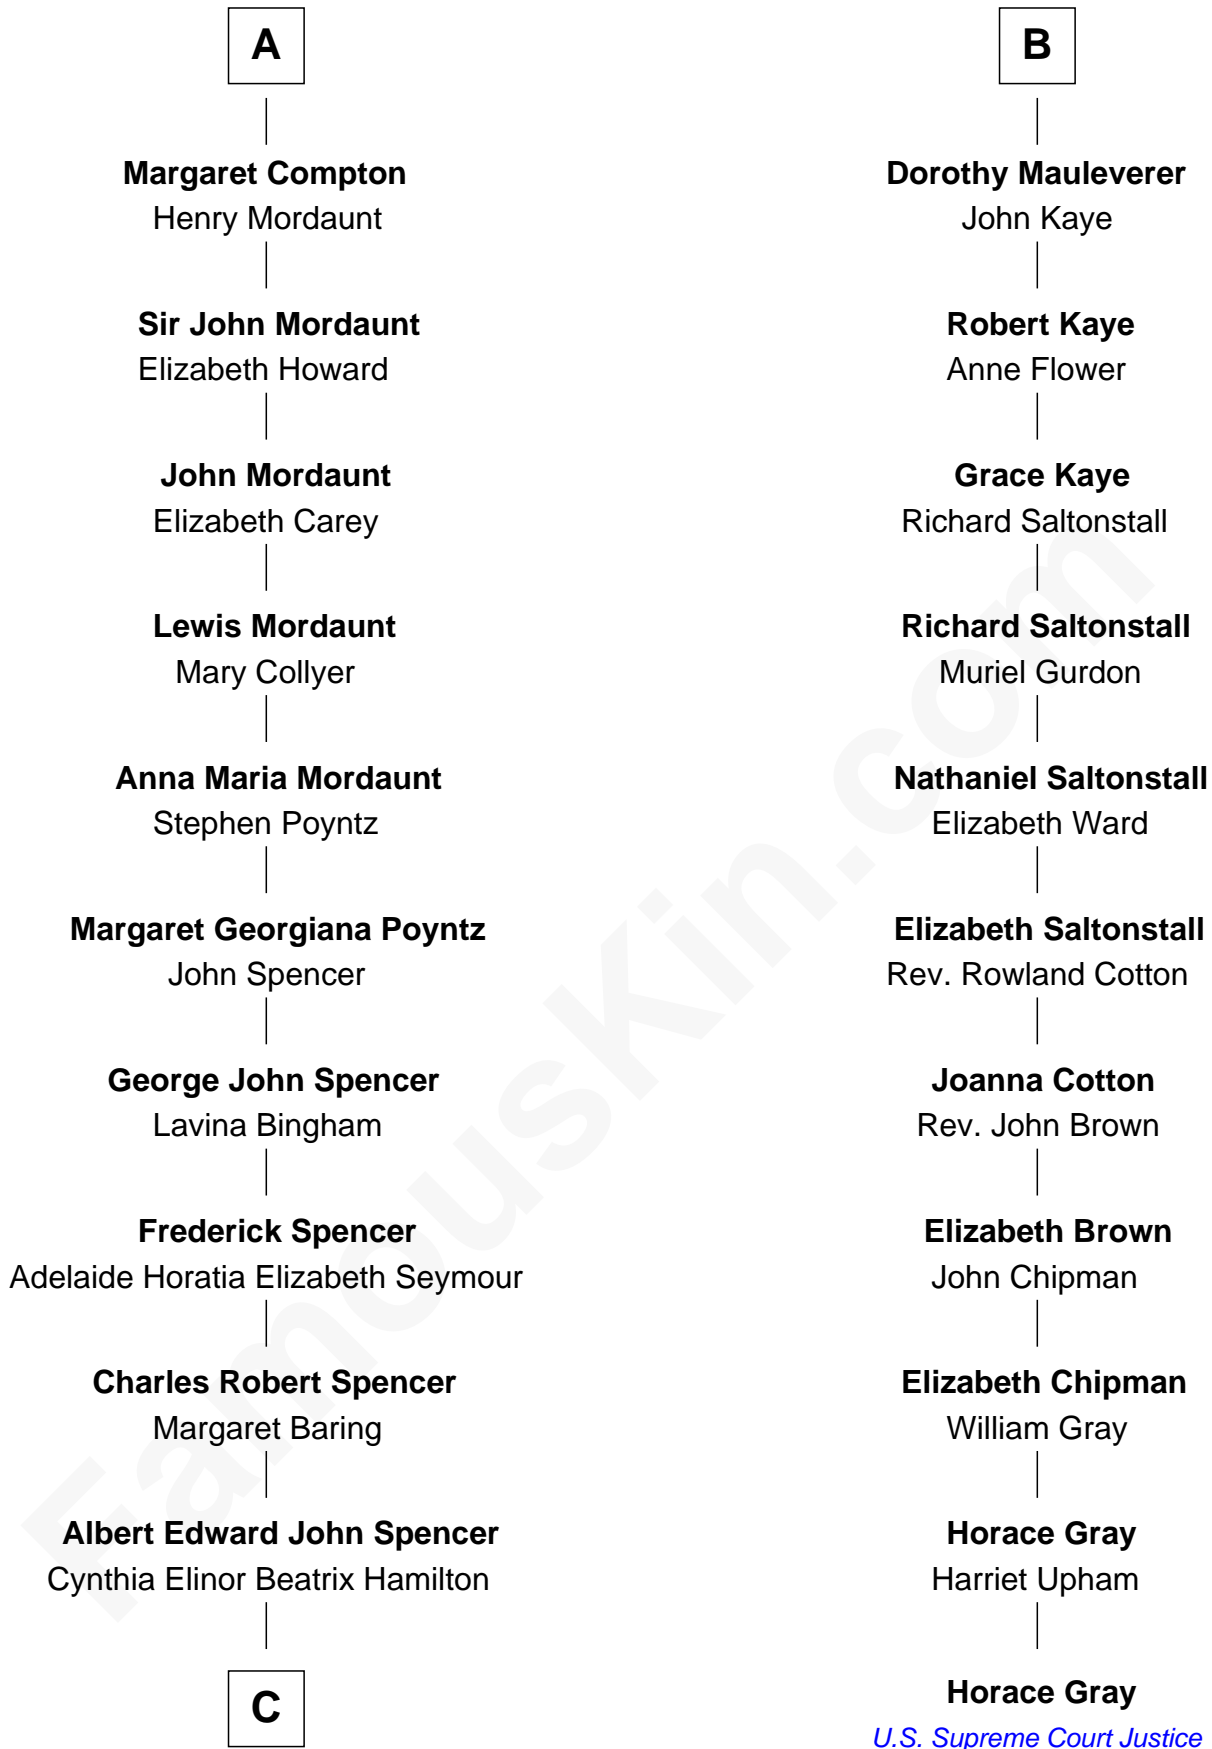

FamousKin.com Relationship Chart of

Prince William

Prince of Wales

17th cousin 2 times removed of

Horace Gray

U.S. Supreme Court Justice

Sir Henry de Percy

Idoine de Clifford

C

—
Edward John Spencer
Frances Ruth Burke Roche

—
Princess Diana Frances Spencer
Charles III, King of the United Kingdom

—
Prince William
Prince of Wales

FamousKin.com